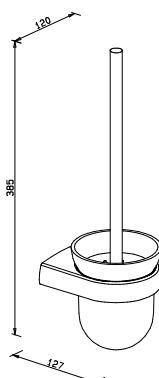

METAL TOILET BRUSH SET

Toilet brush set
with plastic inset
polished stainless steel
round brush head
white, Neulen' bristles
418 x 100 x 100 mm
218510 stainless steel

Replacement brush head
Neulen bristles
070741 white

Toilet brush set
with plastic bowl
polished stainless steel
round brush head
white, Neulen' bristles
370 x 95 x 95 mm
889510 stainless steel

Replacement brush head
Neulen bristles
070741 white

2 in 1
free standing toilet brush
set and toilet roll holder
round brush head
white, Neulen' bristles
845 x 220 x 220 mm
218610 chrome

Replacement plastic bowl
130 x 110 x 110 mm
122201 mineral white

Replacement glass bowl
126 x 104 x 104 mm
119201 frosted

Replacement toilet brush
Neulen bristles, white
385 x 78 x 78 mm
116410 chrome
117911 chrome matt

Replacement brush head
Neulen bristles
102 x 78 x 78 mm
071141 white

Toilet brush set
high glass bowl
metal holder
round brush head
black, Neulen' bristles
385 x 120 x 127 mm
818310 chrome
818311 chrome matt