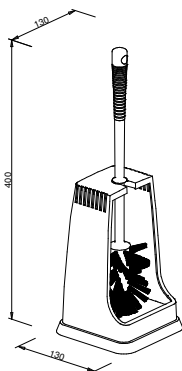

Toilet brush set
brush with rim cleaner
detachable base
white, Neulen' bristles
410 x 131 x 131 mm

- 231141 white
- 231146 beige
- 231178 navy blue

Replacement toilet brush
see category „toilet brushes“ ff.

1748..

Replacement glass
46 x 124 x 124 mm
122101 glasklar

Toilet brush set
round brush head
white, Neulen' bristles
425 x 136 x 136 mm

- 215506 grey
- 215541 white
- 215546 beige
- 215578 navy blue

Replacement toilet brush
see category „toilet brushes“ ff.

1164..

Toilet brush set
antibacterial bristles
round brush head
blue, Neulen' bristles
400 x 130 x 130 mm

- 211477 white

Replacement toilet brush
antibacterial bristles
385 x 77 x 77

111477 white

TOILET BRUSHES

Toilet brush
round brush head
white, Neulen' bristles

370 x 73 x 73 mm

- 116006 grey
- 116041 white
- 116046 beige
- 116078 navy blue

Toilet brush
round brush head
white, Neulen' bristles
385 x 77 x 77 mm