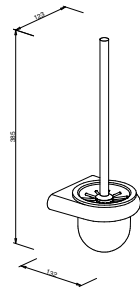

Replacement glass bowl
126 x 104 x 104 mm
119201 frosted

Replacement toilet brush
black, Neulen' bristles
385 x 78 x 78 mm
117910 chrome
117911 chrome matt

Replacement brush head
Neulen bristles
102 x 78 x 78 mm
071199 black
071141 white

Toilet brush set
 glass bowl
 metal holder
 brush with rim cleaner
 black,Neulen' bristles
 385 x 120 x 127 mm

869010 chrome
869011 chrome matt

Replacement glass bowl
 126 x 104 x 104 mm

119201 frosted

Replacement toilet brush
 brush with rim cleaner
 black,Neulen' bristles
 385 x 79 x 79 mm

177910 chrome
177911 chrome matt

Replacement brush head
 brush with rim cleaner
 ,Neulen' bristles
 105 x 79 x 91 mm

071899 black

PLASTIC TOILET BRUSH SET

Toilet brush set
 round brush head
 white,Neulen' bristles
 385 x 123 x 127 mm

818441 white

Replacement toilet brush
 ,Neulen' bristles, white
 385 x 78 x 78 mm

116441 white

Replacement plastic bowl
 102 x 102 x 102 mm

117651 mineral white

Toilet brush set
 round brush head
 white,Neulen' bristles
 packing unit: 12 pcs.
 390 x 129 x 129 mm