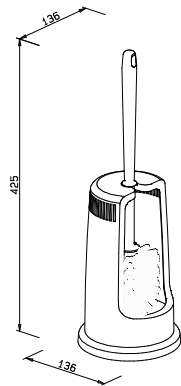

818441 white

Replacement toilet brush
 ,Neulen' bristles, white
 385 x 78 x 78 mm

116441 white

Replacement plastic bowl
 102 x 102 x 102 mm

117651 mineral white

Toilet brush set
 round brush head
 white,Neulen' bristles
 packing unit: 12 pcs.
 390 x 129 x 129 mm

212741 white

Replacement toilet brush
 see category „toilet brushes“ ff.
 1160..

Toilet brush set
 swivel top
 round brush head
 soft-grip handle
 white,Neulen' bristles
 405 x 122 x 133 mm

211841 white

Replacement toilet brush
 see category „toilet brushes“ ff.
 1160..

Toilet brush set
brush with rim cleaner
detachable base
white, Neulen' bristles
410 x 131 x 131 mm

- 231141 white
- 231146 beige
- 231178 navy blue

Replacement toilet brush
see category „toilet brushes“ ff.

1748..

Replacement glass
46 x 124 x 124 mm
122101 glasklar

Toilet brush set
round brush head
white, Neulen' bristles
425 x 136 x 136 mm

- 215506 grey
- 215541 white
- 215546 beige
- 215578 navy blue

Replacement toilet brush
see category „toilet brushes“ ff.