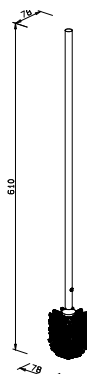

METAL TOILET BRUSH SET

Toilet brush set
with plastic inset
polished stainless steel
round brush head
white, Neulen' bristles
418 x 100 x 100 mm
218510 stainless steel

Replacement brush head
Neulen bristles
070741 white

round brush head
black, Neulen' bristles
375 x 78 x 78 mm

040341 white

Toilet brush

round brush head
black, Neulen' bristles
385 x 78 x 78 mm

117910 chrome
117911 chrome matt

Replacement brush head

,Neulen' bristles
102 x 78 x 78 mm

071199 black
071141 white

Toilet brush

round brush head
black, Neulen' bristles
365 x 75 x 75 mm

117110 chrome
117111 chrome matt

Replacement brush head

,Neulen' bristles
150 x 75 x 75 mm

071099 black
071041 white

Toilet brush

round brush head
extra-long handle
black, Neulen' bristles
610 x 78 x 78 mm

034110 chrome

Replacement brush head

,Neulen' bristles
102 x 78 x 78 mm

071099 black
071141 white

Toilet brush

brush with rim cleaner
white, Neulen® bristles
380 x 81 x 91 mm