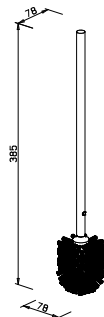

Toilet brush
round brush head
white, Neulen' bristles

370 x 73 x 73 mm

- 116006 grey
- 116041 white
- 116046 beige
- 116078 navy blue

Toilet brush
round brush head
white, Neulen' bristles
385 x 77 x 77 mm

round brush head
black, Neulen' bristles
375 x 78 x 78 mm

040341 white

Toilet brush

round brush head
black, Neulen' bristles
385 x 78 x 78 mm

117910 chrome
117911 chrome matt

Replacement brush head

,Neulen' bristles
102 x 78 x 78 mm

071199 black
071141 white

Toilet brush

round brush head
black, Neulen' bristles
365 x 75 x 75 mm

117110 chrome
117111 chrome matt

Replacement brush head

,Neulen' bristles
150 x 75 x 75 mm

071099 black
071041 white

Toilet brush

round brush head
extra-long handle
black, Neulen' bristles
610 x 78 x 78 mm

034110 chrome

Replacement brush head

,Neulen' bristles
102 x 78 x 78 mm

071099 black
071141 white

Toilet brush

brush with rim cleaner
white, Neulen® bristles
380 x 81 x 91 mm