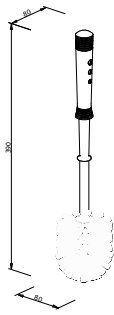

1164..

Toilet brush set
antibacterial bristles
round brush head
blue, Neulen' bristles
400 x 130 x 130 mm

- 211477 white

Replacement toilet brush
antibacterial bristles
385 x 77 x 77

111477 white

TOILET BRUSHES

Toilet brush
round brush head
white, Neulen' bristles

370 x 73 x 73 mm

- 116006 grey
- 116041 white
- 116046 beige
- 116078 navy blue

Toilet brush
round brush head
white, Neulen' bristles
385 x 77 x 77 mm

- 116406 grey
- 116441 white
- 116446 beige
- 116478 navy blue

Toilet brush

round brush head
soft-grip handle
white, Neulen' bristles
390 x 79 x 79 mm

115578 white/blue
115589 white/dark grey

Toilet brush

round brush head
black, Neulen' bristles
375 x 78 x 78 mm

040341 white

Toilet brush

round brush head
black, Neulen' bristles
385 x 78 x 78 mm

117910 chrome
117911 chrome matt

Replacement brush head

,Neulen' bristles
102 x 78 x 78 mm