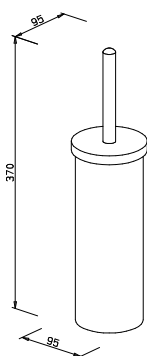

METAL TOILET BRUSH SET

Toilet brush set
with plastic inset
polished stainless steel
round brush head
white, Neulen' bristles
418 x 100 x 100 mm
218510 stainless steel

Replacement brush head
Neulen bristles
070741 white

Toilet brush set
with plastic bowl
polished stainless steel
round brush head
white, Neulen' bristles
370 x 95 x 95 mm
889510 stainless steel

Replacement brush head
Neulen bristles
070741 white

2 in 1
free standing toilet brush
set and toilet roll holder
round brush head
white, Neulen' bristles
845 x 220 x 220 mm
218610 chrome

Replacement brush head
Neulen bristles
102 x 78 x 78 mm
071141 white

Toilet brush set
high glass bowl
metal holder
round brush head
black, Neulen' bristles
385 x 120 x 127 mm
818310 chrome
818311 chrome matt

Toilet brush
round brush head
white, Neulen' bristles

370 x 73 x 73 mm

- 116006 grey
- 116041 white
- 116046 beige
- 116078 navy blue

Toilet brush
round brush head
white, Neulen' bristles
385 x 77 x 77 mm