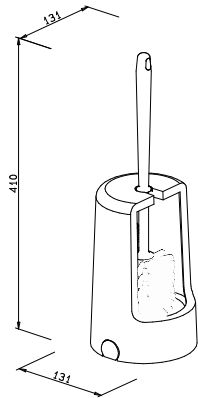

818441 white

Replacement toilet brush
 ,Neulen' bristles, white
 385 x 78 x 78 mm

116441 white

Replacement plastic bowl
 102 x 102 x 102 mm

117651 mineral white

Toilet brush set
 round brush head
 white,Neulen' bristles
 packing unit: 12 pcs.
 390 x 129 x 129 mm

212741 white

Replacement toilet brush
 see category „toilet brushes“ ff.
 1160..

Toilet brush set
 swivel top
 round brush head
 soft-grip handle
 white,Neulen' bristles
 405 x 122 x 133 mm

211841 white

Replacement toilet brush
 see category „toilet brushes“ ff.
 1160..

Toilet brush set
brush with rim cleaner
detachable base
white, Neulen' bristles
410 x 131 x 131 mm

- 231141 white
- 231146 beige
- 231178 navy blue

Replacement toilet brush
see category „toilet brushes“ ff.

1748..

Replacement glass
46 x 124 x 124 mm
122101 glasklar

Toilet brush set
round brush head
white, Neulen' bristles
425 x 136 x 136 mm

- 215506 grey
- 215541 white
- 215546 beige
- 215578 navy blue

Replacement toilet brush
see category „toilet brushes“ ff.