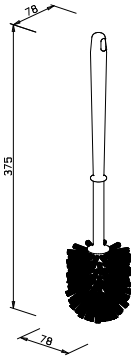

1164..

Toilet brush set
antibacterial bristles
round brush head
blue, Neulen' bristles
400 x 130 x 130 mm

- 211477 white

Replacement toilet brush
antibacterial bristles
385 x 77 x 77

111477 white

TOILET BRUSHES

Toilet brush
round brush head
white, Neulen' bristles

370 x 73 x 73 mm

- 116006 grey
- 116041 white
- 116046 beige
- 116078 navy blue

Toilet brush
round brush head
white, Neulen' bristles
385 x 77 x 77 mm

- 116406 grey
- 116441 white
- 116446 beige
- 116478 navy blue

Toilet brush

round brush head
soft-grip handle
white, Neulen' bristles
390 x 79 x 79 mm

115578 white/blue
115589 white/dark grey

Toilet brush

round brush head
black, Neulen' bristles
375 x 78 x 78 mm

040341 white

Toilet brush

round brush head
black, Neulen' bristles
385 x 78 x 78 mm

117910 chrome
117911 chrome matt

Replacement brush head

,Neulen' bristles
102 x 78 x 78 mm