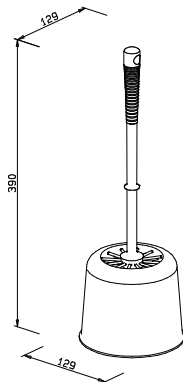

Replacement brush head
Neulen bristles
102 x 78 x 78 mm
071141 white

Toilet brush set
high glass bowl
metal holder
round brush head
black, Neulen' bristles
385 x 120 x 127 mm
818310 chrome
818311 chrome matt

Toilet brush set
 glass bowl
 metal holder
 brush with rim cleaner
 black,Neulen' bristles
 385 x 120 x 127 mm

869010 chrome
869011 chrome matt

Replacement glass bowl
 126 x 104 x 104 mm

119201 frosted

Replacement toilet brush
 brush with rim cleaner
 black,Neulen' bristles
 385 x 79 x 79 mm

177910 chrome
177911 chrome matt

Replacement brush head
 brush with rim cleaner
 ,Neulen' bristles
 105 x 79 x 91 mm

071899 black

PLASTIC TOILET BRUSH SET

Toilet brush set
 round brush head
 white,Neulen' bristles
 385 x 123 x 127 mm

818441 white

Replacement toilet brush
 ,Neulen' bristles, white
 385 x 78 x 78 mm

116441 white

Replacement plastic bowl
 102 x 102 x 102 mm

117651 mineral white

Toilet brush set
 round brush head
 white,Neulen' bristles
 packing unit: 12 pcs.
 390 x 129 x 129 mm