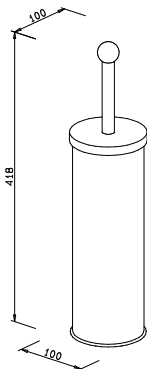

METAL TOILET BRUSH SET

Toilet brush set
with plastic inset
polished stainless steel
round brush head
white, Neulen' bristles
418 x 100 x 100 mm
218510 stainless steel

Replacement brush head
Neulen bristles
070741 white

Toilet brush set
with plastic bowl
polished stainless steel
round brush head
white, Neulen' bristles
370 x 95 x 95 mm
889510 stainless steel

Replacement brush head
Neulen bristles
070741 white

2 in 1
free standing toilet brush
set and toilet roll holder
round brush head
white, Neulen' bristles
845 x 220 x 220 mm
218610 chrome

Replacement brush head
Neulen bristles
102 x 78 x 78 mm
071141 white

Toilet brush set
high glass bowl
metal holder
round brush head
black, Neulen' bristles
385 x 120 x 127 mm
818310 chrome
818311 chrome matt

Toilet brush
round brush head
white, Neulen' bristles

370 x 73 x 73 mm

- 116006 grey
- 116041 white
- 116046 beige
- 116078 navy blue

Toilet brush
round brush head
white, Neulen' bristles
385 x 77 x 77 mm