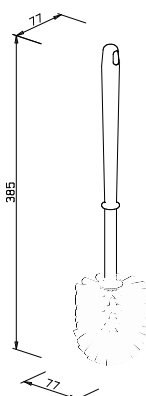

1748..

Replacement glass
46 x 124 x 124 mm
122101 glasklar

Toilet brush set
round brush head
white, Neulen' bristles
425 x 136 x 136 mm

- 215506 grey
- 215541 white
- 215546 beige
- 215578 navy blue

Replacement toilet brush
see category „toilet brushes“ ff.

1164..

Toilet brush set
antibacterial bristles
round brush head
blue, Neulen' bristles
400 x 130 x 130 mm

- 211477 white

Replacement toilet brush
antibacterial bristles
385 x 77 x 77

111477 white

TOILET BRUSHES

Toilet brush
round brush head
white, Neulen' bristles

370 x 73 x 73 mm

- 116006 grey
- 116041 white
- 116046 beige
- 116078 navy blue

Toilet brush
round brush head
white, Neulen' bristles
385 x 77 x 77 mm

round brush head
black, Neulen' bristles
375 x 78 x 78 mm

040341 white

Toilet brush

round brush head
black, Neulen' bristles
385 x 78 x 78 mm

117910 chrome
117911 chrome matt

Replacement brush head

,Neulen' bristles
102 x 78 x 78 mm