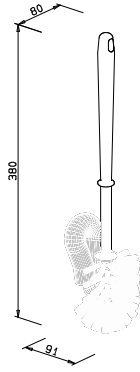

Toilet brush set
 glass bowl
 metal holder
 brush with rim cleaner
 black,Neulen' bristles
 385 x 120 x 127 mm

869010 chrome
869011 chrome matt

Replacement glass bowl
 126 x 104 x 104 mm

119201 frosted

Replacement toilet brush
 brush with rim cleaner
 black,Neulen' bristles
 385 x 79 x 79 mm

round brush head
black, Neulen' bristles
375 x 78 x 78 mm

040341 white

Toilet brush

round brush head
black, Neulen' bristles
385 x 78 x 78 mm

117910 chrome
117911 chrome matt

Replacement brush head

,Neulen' bristles
102 x 78 x 78 mm

071199 black
071141 white

Toilet brush

round brush head
black, Neulen' bristles
365 x 75 x 75 mm

117110 chrome
117111 chrome matt

Replacement brush head

,Neulen' bristles
150 x 75 x 75 mm

071099 black
071041 white

Toilet brush

round brush head
extra-long handle
black, Neulen' bristles
610 x 78 x 78 mm

034110 chrome

Replacement brush head

,Neulen' bristles
102 x 78 x 78 mm

071099 black
071141 white

Toilet brush

brush with rim cleaner
white, Neulen® bristles
380 x 81 x 91 mm