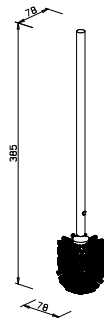

Toilet brush
round brush head
white, Neulen' bristles

370 x 73 x 73 mm

- 116006 grey
- 116041 white
- 116046 beige
- 116078 navy blue

Toilet brush
round brush head
white, Neulen' bristles
385 x 77 x 77 mm

- 116406 grey
- 116441 white
- 116446 beige
- 116478 navy blue

Toilet brush

round brush head
soft-grip handle
white, Neulen' bristles
390 x 79 x 79 mm

115578 white/blue
115589 white/dark grey

Toilet brush

round brush head
black, Neulen' bristles
375 x 78 x 78 mm

040341 white

Toilet brush

round brush head
black, Neulen' bristles
385 x 78 x 78 mm

117910 chrome
117911 chrome matt

Replacement brush head

,Neulen' bristles
102 x 78 x 78 mm

071199 black
071141 white

Toilet brush

round brush head
black, Neulen' bristles
365 x 75 x 75 mm

117110 chrome
117111 chrome matt

Replacement brush head

,Neulen' bristles
150 x 75 x 75 mm

071099 black
071041 white