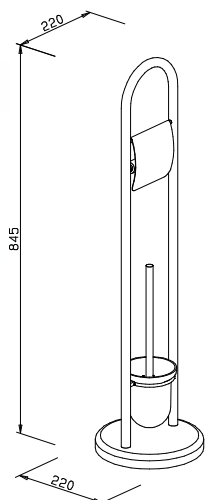

METAL TOILET BRUSH SET

Toilet brush set
with plastic inset
polished stainless steel
round brush head
white, Neulen' bristles
418 x 100 x 100 mm
218510 stainless steel

Replacement brush head
Neulen bristles
070741 white

Toilet brush set
with plastic bowl
polished stainless steel
round brush head
white, Neulen' bristles
370 x 95 x 95 mm
889510 stainless steel

Replacement brush head
Neulen bristles
070741 white

2 in 1
free standing toilet brush
set and toilet roll holder
round brush head
white, Neulen' bristles
845 x 220 x 220 mm
218610 chrome

Replacement plastic bowl
130 x 110 x 110 mm
122201 mineral white

Replacement glass bowl
126 x 104 x 104 mm
119201 frosted

Replacement toilet brush
Neulen bristles, white
385 x 78 x 78 mm
116410 chrome
117911 chrome matt

Replacement brush head
Neulen bristles
102 x 78 x 78 mm
071141 white

Toilet brush set
high glass bowl
metal holder
round brush head
black, Neulen' bristles
385 x 120 x 127 mm
818310 chrome
818311 chrome matt