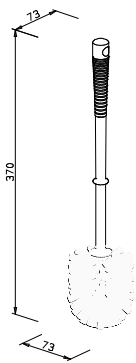

1748..

Replacement glass
46 x 124 x 124 mm
122101 glasklar

Toilet brush set
round brush head
white, Neulen' bristles
425 x 136 x 136 mm

- 215506 grey
- 215541 white
- 215546 beige
- 215578 navy blue

Replacement toilet brush
see category „toilet brushes“ ff.

1164..

Toilet brush set
antibacterial bristles
round brush head
blue, Neulen' bristles
400 x 130 x 130 mm

- 211477 white

Replacement toilet brush
antibacterial bristles
385 x 77 x 77

111477 white

TOILET BRUSHES

Toilet brush
round brush head
white, Neulen' bristles

370 x 73 x 73 mm

- 116006 grey
- 116041 white
- 116046 beige
- 116078 navy blue

Toilet brush
round brush head
white, Neulen' bristles
385 x 77 x 77 mm

round brush head
black, Neulen' bristles
375 x 78 x 78 mm

040341 white

Toilet brush

round brush head
black, Neulen' bristles
385 x 78 x 78 mm

117910 chrome
117911 chrome matt

Replacement brush head

,Neulen' bristles
102 x 78 x 78 mm