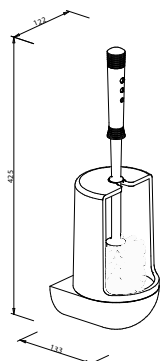

Toilet brush set
 glass bowl
 metal holder
 brush with rim cleaner
 black,Neulen' bristles
 385 x 120 x 127 mm

869010 chrome
869011 chrome matt

Replacement glass bowl
 126 x 104 x 104 mm

119201 frosted

Replacement toilet brush
 brush with rim cleaner
 black,Neulen' bristles
 385 x 79 x 79 mm

818441 white

Replacement toilet brush
 ,Neulen' bristles, white
 385 x 78 x 78 mm

116441 white

Replacement plastic bowl
 102 x 102 x 102 mm

117651 mineral white

Toilet brush set
 round brush head
 white,Neulen' bristles
 packing unit: 12 pcs.
 390 x 129 x 129 mm

212741 white

Replacement toilet brush
 see category „toilet brushes“ ff.
 1160..

Toilet brush set
 swivel top
 round brush head
 soft-grip handle
 white,Neulen' bristles
 405 x 122 x 133 mm

211841 white

Replacement toilet brush
 see category „toilet brushes“ ff.
 1160..

Toilet brush set
brush with rim cleaner
detachable base
white, Neulen' bristles
410 x 131 x 131 mm

- 231141 white
- 231146 beige
- 231178 navy blue

Replacement toilet brush
see category „toilet brushes“ ff.