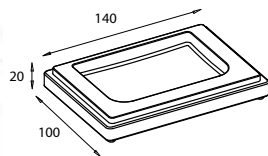

Tumbler and holder

120 x 70 x 75 mm

CB1602 chrome

Glass

100 x 65 x 65 mm

CB1652 frosted

Tumbler and holder

standing
115 x 75 x 75 mm

CB1641 chrome

Soap dish and holder
-glass-

30 x 135 x 100 mm

CB1601 chrome

Replacement glass dish

20 x 130 x 90 mm

CB1651 frosted

Soap dish and holder

-glass-
standing
20 x 140 x 100 mm

CB1640 chrome

Liquid soap dispenser

with glass bottle
chrome plated brass
pump head
190 x 70 x 95 mm

CB9316 chrome

Replacement bottle -glass-

without pump head
155 x 65 x 65 mm

CB9359 frosted

Pump head

chrome plated brass
165 x 35 x 70 mm

CB9358 frosted

* Not available on stock

Measurements: height x width x depth

Liquid soap dispenser

standing
with glass bottle
chrome plated brass
pump head
185 x 75 x 90 mm