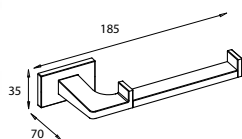

CB9359 frosted

Pump head

chrome plated brass
165 x 35 x 70 mm

CB9358 frosted

* Not available on stock

Measurements: height x width x depth

Liquid soap dispenser

standing
with glass bottle
chrome plated brass
pump head
185 x 75 x 90 mm

Hook

35 x 60 x 45 mm

CBLC27 chrome

Hook
30 x 145 x 40 mm

CBLC37 chrome

Soap dispenser and towel holder for bidet
190 x 320 x 95 mm

CB1674 chrome

Towel holder 42 cm
35 x 420 x 70 mm

CB1609 chrome

Towel holder 57 cm
35 x 570 x 70 mm

CB1610 chrome

Towel holder 72 cm
35 x 720 x 70 mm

CB1611 chrome *

Towel rack
35 x 265 x 50 mm

CB1687 chrome *

* Not available on stock

Measurements: height x width x depth

Toilet roll holder
with lid
75 x 185 x 125 mm

CB1691 chrome

Toilet roll holder
35 x 185 x 70 mm

CB1608 chrome

Toilet brush set
bristles, white
metal handle
480 x 80 x 110 mm