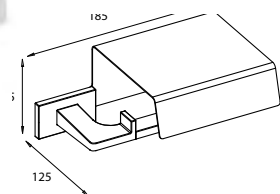

CB9359 frosted

Pump head

chrome plated brass
165 x 35 x 70 mm

CB9358 frosted

* Not available on stock

Measurements: height x width x depth

Liquid soap dispenser

standing
with glass bottle
chrome plated brass
pump head
185 x 75 x 90 mm

Hook

35 x 60 x 45 mm

CBLC27 chrome

Hook
30 x 145 x 40 mm

CBLC37 chrome

Soap dispenser and towel holder for bidet
190 x 320 x 95 mm

CB1674 chrome

Towel holder 42 cm
35 x 420 x 70 mm

CB1609 chrome

Towel holder 57 cm
35 x 570 x 70 mm

CB1610 chrome

Towel holder 72 cm
35 x 720 x 70 mm

CB1611 chrome *

Towel rack
35 x 265 x 50 mm

CB1687 chrome *

* Not available on stock

Measurements: height x width x depth

Toilet roll holder
with lid
75 x 185 x 125 mm

CB1691 chrome

Toilet roll holder
35 x 185 x 70 mm

CB1608 chrome

Toilet brush set
bristles, white
metal handle
480 x 80 x 110 mm