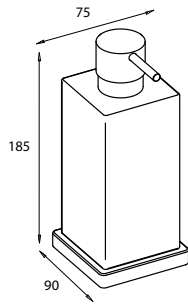

CB1641 chrome

Soap dish and holder
-glass-

30 x 135 x 100 mm

CB1601 chrome

Replacement glass dish

20 x 130 x 90 mm

CB1651 frosted

Soap dish and holder

-glass-
standing
20 x 140 x 100 mm

CB1640 chrome

Liquid soap dispenser

with glass bottle
chrome plated brass
pump head
190 x 70 x 95 mm

CB9316 chrome

Replacement bottle -glass-

without pump head
155 x 65 x 65 mm

CB9359 frosted

Pump head

chrome plated brass
165 x 35 x 70 mm

CB9358 frosted

* Not available on stock

Measurements: height x width x depth

Liquid soap dispenser

standing
with glass bottle
chrome plated brass
pump head
185 x 75 x 90 mm

60 x 30 x 335 mm

CB1612 chrome

Glass shelf 60 cm

30 x 600 x 130 mm

CB1616 chrome *

Replacement glass

10 x 600 x 120 mm

CB1661 frosted *