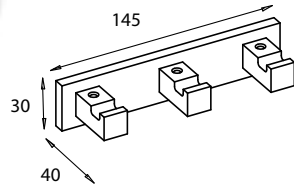

CB9359 frosted

Pump head

chrome plated brass
165 x 35 x 70 mm

CB9358 frosted

* Not available on stock

Measurements: height x width x depth

Liquid soap dispenser

standing
with glass bottle
chrome plated brass
pump head
185 x 75 x 90 mm

60 x 30 x 335 mm

CB1612 chrome

Glass shelf 60 cm

30 x 600 x 130 mm

CB1616 chrome *

Replacement glass

10 x 600 x 120 mm

CB1661 frosted *

Hook

35 x 60 x 45 mm

CBLC27 chrome

Hook
30 x 145 x 40 mm

CBLC37 chrome

Soap dispenser and towel holder for bidet
190 x 320 x 95 mm

CB1674 chrome

Towel holder 42 cm
35 x 420 x 70 mm