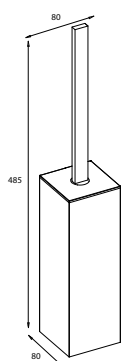

CB9359 frosted

Pump head

chrome plated brass
165 x 35 x 70 mm

CB9358 frosted

* Not available on stock

Measurements: height x width x depth

Liquid soap dispenser

standing
with glass bottle
chrome plated brass
pump head
185 x 75 x 90 mm

Measurements: height x width x depth

Toilet roll holder
with lid
75 x 185 x 125 mm

CB1691 chrome

Toilet roll holder
35 x 185 x 70 mm

CB1608 chrome

Toilet brush set
bristles, white
metal handle
480 x 80 x 110 mm

CB1607 chrome

Replacement toilet brush
bristles, white
complete
430 x 80 x 80 mm

CB1658 chrome

Replacement bowl
plastic
tumbler frosted
225 x 75 x 75 mm

CB1659 frosted

Replacement brush head
bristles, white
190 x 60 x 60 mm

CB1657 white

Toilet brush set
standing
metal handle
chrome plated brass
bristles, white
485 x 80 x 80 mm

CB1606 chrome

Replacement toilet brush
bristles, white
complete
430 x 80 x 80 mm

CB1658 chrome

Replacement bowl
plastic
tumbler frosted
225 x 75 x 75 mm