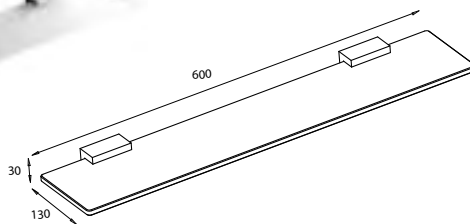

CB9359 frosted

Pump head

chrome plated brass
165 x 35 x 70 mm

CB9358 frosted

* Not available on stock

Measurements: height x width x depth

Liquid soap dispenser

standing
with glass bottle
chrome plated brass
pump head
185 x 75 x 90 mm

CB9317 chrome

Pump head

chrome plated brass
165 x 35 x 70 mm

CB9358 frosted

Towel ring

140 x 200 x 65 mm

CB1631 chrome

Double-bar towel holder

60 x 30 x 335 mm

CB1612 chrome

Glass shelf 60 cm

30 x 600 x 130 mm

CB1616 chrome *

Replacement glass

10 x 600 x 120 mm

CB1661 frosted *