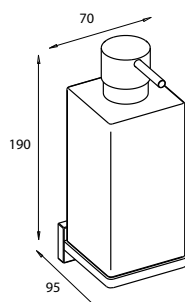

CB1641 chrome

Soap dish and holder
-glass-

30 x 135 x 100 mm

CB1601 chrome

Replacement glass dish

20 x 130 x 90 mm

CB1651 frosted

Soap dish and holder

-glass-
standing
20 x 140 x 100 mm

CB1640 chrome

Liquid soap dispenser

with glass bottle
chrome plated brass
pump head
190 x 70 x 95 mm

CB9316 chrome

Replacement bottle -glass-

without pump head
155 x 65 x 65 mm

CB9359 frosted

Pump head

chrome plated brass
165 x 35 x 70 mm

CB9358 frosted

* Not available on stock

Measurements: height x width x depth

Liquid soap dispenser

standing
with glass bottle
chrome plated brass
pump head
185 x 75 x 90 mm

Measurements: height x width x depth

Toilet roll holder
with lid
75 x 185 x 125 mm

CB1691 chrome

Toilet roll holder
35 x 185 x 70 mm

CB1608 chrome

Toilet brush set
bristles, white
metal handle
480 x 80 x 110 mm