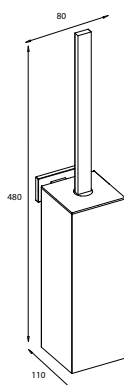

CB9359 frosted

Pump head

chrome plated brass
165 x 35 x 70 mm

CB9358 frosted

* Not available on stock

Measurements: height x width x depth

Liquid soap dispenser

standing
with glass bottle
chrome plated brass
pump head
185 x 75 x 90 mm

CB1609 chrome

Towel holder 57 cm
35 x 570 x 70 mm

CB1610 chrome

Towel holder 72 cm
35 x 720 x 70 mm

CB1611 chrome *

Towel rack
35 x 265 x 50 mm

CB1687 chrome *

* Not available on stock

Measurements: height x width x depth

Toilet roll holder
with lid
75 x 185 x 125 mm

CB1691 chrome

Toilet roll holder
35 x 185 x 70 mm

CB1608 chrome

Toilet brush set
bristles, white
metal handle
480 x 80 x 110 mm

CB1607 chrome

Replacement toilet brush
bristles, white
complete
430 x 80 x 80 mm

CB1658 chrome

Replacement bowl
plastic
tumbler frosted
225 x 75 x 75 mm

CB1659 frosted

Replacement brush head
bristles, white
190 x 60 x 60 mm