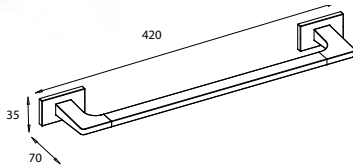

CB9359 frosted

Pump head

chrome plated brass
165 x 35 x 70 mm

CB9358 frosted

* Not available on stock

Measurements: height x width x depth

Liquid soap dispenser

standing
with glass bottle
chrome plated brass
pump head
185 x 75 x 90 mm

60 x 30 x 335 mm

CB1612 chrome

Glass shelf 60 cm

30 x 600 x 130 mm

CB1616 chrome *

Replacement glass

10 x 600 x 120 mm

CB1661 frosted *

Hook

35 x 60 x 45 mm

CBLC27 chrome

Hook
30 x 145 x 40 mm

CBLC37 chrome

Soap dispenser and towel holder for bidet
190 x 320 x 95 mm

CB1674 chrome

Towel holder 42 cm
35 x 420 x 70 mm