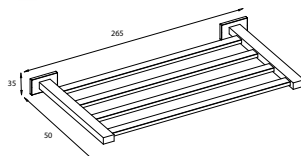

CB1609 chrome

Towel holder 57 cm
35 x 570 x 70 mm

CB1610 chrome

Towel holder 72 cm
35 x 720 x 70 mm

CB1611 chrome *

Towel rack
35 x 265 x 50 mm

CB1687 chrome *

* Not available on stock

Measurements: height x width x depth

Toilet roll holder
with lid
75 x 185 x 125 mm

CB1691 chrome

Toilet roll holder
35 x 185 x 70 mm

CB1608 chrome

Toilet brush set
bristles, white
metal handle
480 x 80 x 110 mm