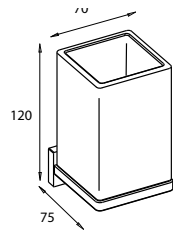

Tumbler and holder

120 x 70 x 75 mm

CB1602 chrome

Glass

100 x 65 x 65 mm

CB1652 frosted

Tumbler and holder

standing
115 x 75 x 75 mm

-glass-
standing
20 x 140 x 100 mm

CB1640 chrome

Liquid soap dispenser

with glass bottle
chrome plated brass
pump head
190 x 70 x 95 mm

CB9316 chrome

Replacement bottle -glass-

without pump head
155 x 65 x 65 mm

CB9359 frosted

Pump head

chrome plated brass
165 x 35 x 70 mm

CB9358 frosted

* Not available on stock

Measurements: height x width x depth

Liquid soap dispenser

standing
with glass bottle
chrome plated brass
pump head
185 x 75 x 90 mm

Measurements: height x width x depth

Toilet roll holder
with lid
75 x 185 x 125 mm

CB1691 chrome

Toilet roll holder
35 x 185 x 70 mm

CB1608 chrome

Toilet brush set
bristles, white
metal handle
480 x 80 x 110 mm