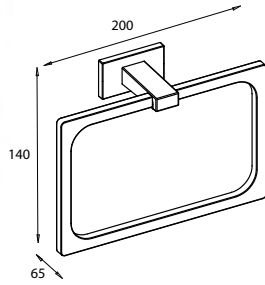

-glass-
standing
20 x 140 x 100 mm

CB1640 chrome

Liquid soap dispenser

with glass bottle
chrome plated brass
pump head
190 x 70 x 95 mm

CB9316 chrome

Replacement bottle -glass-

without pump head
155 x 65 x 65 mm

CB9359 frosted

Pump head

chrome plated brass
165 x 35 x 70 mm

CB9358 frosted

* Not available on stock

Measurements: height x width x depth

Liquid soap dispenser

standing
with glass bottle
chrome plated brass
pump head
185 x 75 x 90 mm

CB9317 chrome

Pump head

chrome plated brass
165 x 35 x 70 mm

CB9358 frosted

Towel ring

140 x 200 x 65 mm

CB1631 chrome

Double-bar towel holder