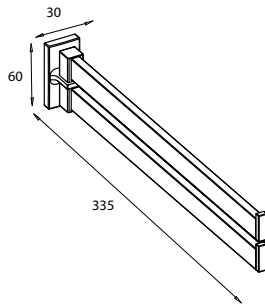

CB9359 frosted

Pump head

chrome plated brass
165 x 35 x 70 mm

CB9358 frosted

* Not available on stock

Measurements: height x width x depth

Liquid soap dispenser

standing
with glass bottle
chrome plated brass
pump head
185 x 75 x 90 mm

CB9317 chrome

Pump head

chrome plated brass
165 x 35 x 70 mm

CB9358 frosted

Towel ring

140 x 200 x 65 mm

CB1631 chrome

Double-bar towel holder

60 x 30 x 335 mm

CB1612 chrome

Glass shelf 60 cm

30 x 600 x 130 mm

CB1616 chrome *

Replacement glass

10 x 600 x 120 mm

CB1661 frosted *