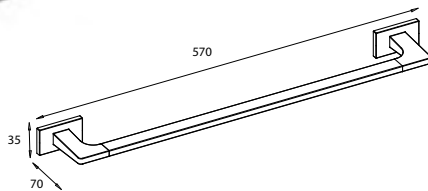

Towel holder 57 cm
35 x 570 x 70 mm

CB1610 chrome

Towel holder 72 cm
35 x 720 x 70 mm

CB1611 chrome *