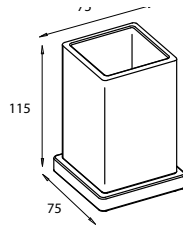

Tumbler and holder

120 x 70 x 75 mm

CB1602 chrome

Glass

100 x 65 x 65 mm

CB1652 frosted

Tumbler and holder

standing
115 x 75 x 75 mm

CB1641 chrome

Soap dish and holder
-glass-

30 x 135 x 100 mm

CB1601 chrome

Replacement glass dish

20 x 130 x 90 mm

CB1651 frosted

Soap dish and holder

-glass-
standing
20 x 140 x 100 mm

CB1640 chrome

Liquid soap dispenser

with glass bottle
chrome plated brass
pump head
190 x 70 x 95 mm

CB9316 chrome

Replacement bottle -glass-

without pump head
155 x 65 x 65 mm

CB9359 frosted

Pump head

chrome plated brass
165 x 35 x 70 mm

CB9358 frosted

* Not available on stock

Measurements: height x width x depth

Liquid soap dispenser

standing
with glass bottle
chrome plated brass
pump head
185 x 75 x 90 mm