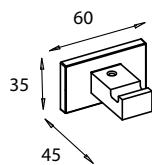

CB9359 frosted

Pump head

chrome plated brass
165 x 35 x 70 mm

CB9358 frosted

* Not available on stock

Measurements: height x width x depth

Liquid soap dispenser

standing
with glass bottle
chrome plated brass
pump head
185 x 75 x 90 mm

60 x 30 x 335 mm

CB1612 chrome

Glass shelf 60 cm

30 x 600 x 130 mm

CB1616 chrome *

Replacement glass

10 x 600 x 120 mm

CB1661 frosted *

Hook

35 x 60 x 45 mm

CBLC27 chrome

Hook
30 x 145 x 40 mm

CBLC37 chrome

Soap dispenser and towel holder for bidet
190 x 320 x 95 mm

CB1674 chrome

Towel holder 42 cm
35 x 420 x 70 mm

Measurements: height x width x depth

Toilet roll holder
with lid
75 x 185 x 125 mm

CB1691 chrome

Toilet roll holder
35 x 185 x 70 mm

CB1608 chrome

Toilet brush set
bristles, white
metal handle
480 x 80 x 110 mm