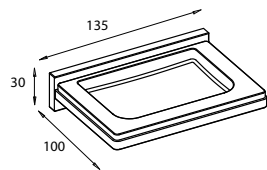

Tumbler and holder

120 x 70 x 75 mm

CB1602 chrome

Glass

100 x 65 x 65 mm

CB1652 frosted

Tumbler and holder

standing
115 x 75 x 75 mm

CB1641 chrome

Soap dish and holder
-glass-

30 x 135 x 100 mm

CB1601 chrome

Replacement glass dish

20 x 130 x 90 mm

CB1651 frosted

Soap dish and holder

-glass-
standing
20 x 140 x 100 mm

CB1640 chrome

Liquid soap dispenser

with glass bottle
chrome plated brass
pump head
190 x 70 x 95 mm

CB9316 chrome

Replacement bottle -glass-

without pump head
155 x 65 x 65 mm

CB9359 frosted

Pump head

chrome plated brass
165 x 35 x 70 mm

CB9358 frosted

* Not available on stock

Measurements: height x width x depth

Liquid soap dispenser

standing
with glass bottle
chrome plated brass
pump head
185 x 75 x 90 mm