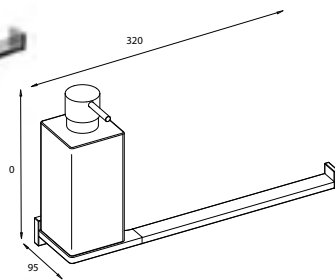

CB9359 frosted

Pump head

chrome plated brass
165 x 35 x 70 mm

CB9358 frosted

* Not available on stock

Measurements: height x width x depth

Liquid soap dispenser

standing
with glass bottle
chrome plated brass
pump head
185 x 75 x 90 mm

60 x 30 x 335 mm

CB1612 chrome

Glass shelf 60 cm

30 x 600 x 130 mm

CB1616 chrome *

Replacement glass

10 x 600 x 120 mm

CB1661 frosted *

Hook

35 x 60 x 45 mm

CBLC27 chrome

Hook
30 x 145 x 40 mm

CBLC37 chrome

Soap dispenser and towel holder for bidet
190 x 320 x 95 mm

CB1674 chrome

Towel holder 42 cm
35 x 420 x 70 mm

Measurements: height x width x depth

Toilet roll holder
with lid
75 x 185 x 125 mm

CB1691 chrome

Toilet roll holder
35 x 185 x 70 mm

CB1608 chrome

Toilet brush set
bristles, white
metal handle
480 x 80 x 110 mm