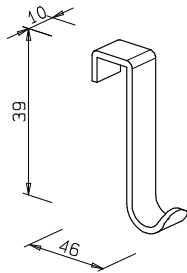

Door hook
polished stainless steel
2 pieces
packing unit: 5 pcs.
39 x 10 x 46 mm

201910 stainless steel