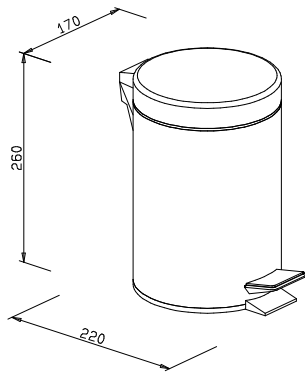

Pedal bin

capacity 3 L
push-rod inside bin
stainless steel
260 x 170 x 220 mm

639910 stainless steel polished
639911 stainless steel matt

Pedal bin

capacity 5 l
push-rod inside bin
stainless steel
315 x 210 x 265 mm

639410 stainless steel polished
639411 stainless steel matt

Oval pedal bin

capacity 5 l
push-rod inside bin
brushed stainless steel
300 x 220 x 190 mm

639310 stainless steel polished
639311 stainless steel matt

Aluminium bin

10 l semicircular bin
anodised aluminium (matt)
free standing
black polyamid base
flame resistant
433 x 239 x 147 mm

879681 alu

Aluminium bin

10 l semicircular bin
anodised aluminium (matt)
magnetic strip for fixing
flap lid
black polyamid lid and base
flame resistant
incl. fixings
437 x 248 x 152 mm

Self-adhesive hook
polished stainless steel
2 pieces
packing unit: 5 pcs.
39 x 35 x 18 mm
201710 stainless steel

Self-adhesive hook
polished stainless steel
2 pieces
packing unit: 5 pcs.
43 x 26 x 18 mm