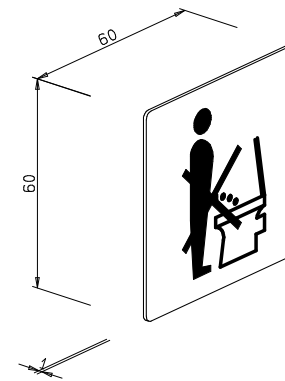

201810 stainless steel

Door hook
polished stainless steel
2 pieces
packing unit: 5 pcs.
39 x 10 x 46 mm

201910 stainless steel

Door sign
„Wheel chair“
Aluminium
self-adhesive
1 piece
packing unit: 5 pcs.
60 x 60 x 1 mm

207081 alu

Door sign
„WC Ladies“
aluminium
self-adhesive
1 piece
packing unit: 5 pcs.
60 x 60 x 1 mm

207181 alu

Door sign
„WC Gentlemen“
aluminium
self-adhesive
1 piece
packing unit: 5 pcs.
60 x 60 x 1 mm

207281 alu

Door sign
„please sit down!“
aluminium
self-adhesive
1 piece
packing unit: 5 pcs.
60 x 60 x 1 mm

207681 alu

RD 1406 Valid from 1.8.2008 until further notice. Errors and omissions excepted.

DIETSCHÉ