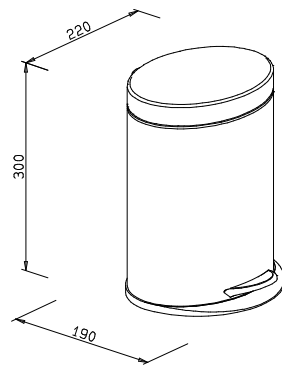

Pedal bin

capacity 3 L
push-rod inside bin
stainless steel
260 x 170 x 220 mm

639910 stainless steel polished
639911 stainless steel matt

Pedal bin

capacity 5 l
push-rod inside bin
stainless steel
315 x 210 x 265 mm

639410 stainless steel polished
639411 stainless steel matt

Oval pedal bin

capacity 5 l
push-rod inside bin
brushed stainless steel
300 x 220 x 190 mm

639310 stainless steel polished
639311 stainless steel matt

Aluminium bin

10 l semicircular bin
anodised aluminium (matt)
free standing
black polyamid base
flame resistant
433 x 239 x 147 mm

879681 alu

Aluminium bin

10 l semicircular bin
anodised aluminium (matt)
magnetic strip for fixing
flap lid
black polyamid lid and base
flame resistant
incl. fixings
437 x 248 x 152 mm

Self-adhesive hook
polished stainless steel
2 pieces
packing unit: 5 pcs.
39 x 35 x 18 mm
201710 stainless steel

Self-adhesive hook
polished stainless steel
2 pieces
packing unit: 5 pcs.
43 x 26 x 18 mm