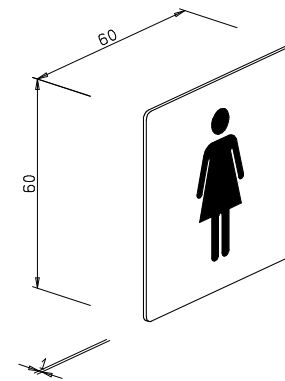

Pedal bin

capacity 3 L
push-rod inside bin
stainless steel
260 x 170 x 220 mm

639910 stainless steel polished
639911 stainless steel matt

Pedal bin

capacity 5 l
push-rod inside bin
stainless steel
315 x 210 x 265 mm

Self-adhesive hook
polished stainless steel
2 pieces
packing unit: 5 pcs.
39 x 35 x 18 mm
201710 stainless steel

Self-adhesive hook
polished stainless steel
2 pieces
packing unit: 5 pcs.
43 x 26 x 18 mm

201810 stainless steel

Door hook
polished stainless steel
2 pieces
packing unit: 5 pcs.
39 x 10 x 46 mm

201910 stainless steel

Door sign
„Wheel chair“
Aluminium
self-adhesive
1 piece
packing unit: 5 pcs.
60 x 60 x 1 mm

207081 alu

Door sign
„WC Ladies“
aluminium
self-adhesive
1 piece
packing unit: 5 pcs.
60 x 60 x 1 mm

207181 alu

Door sign
„WC Gentlemen“
aluminium
self-adhesive
1 piece
packing unit: 5 pcs.
60 x 60 x 1 mm