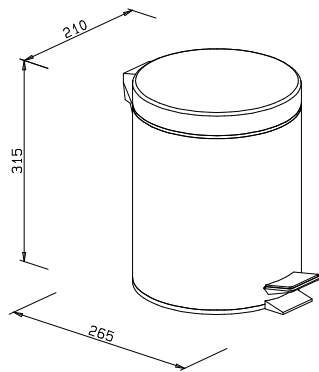

Pedal bin

capacity 3 L
push-rod inside bin
stainless steel
260 x 170 x 220 mm

639910 stainless steel polished
639911 stainless steel matt

Pedal bin

capacity 5 l
push-rod inside bin
stainless steel
315 x 210 x 265 mm

639410 stainless steel polished
639411 stainless steel matt

Oval pedal bin

capacity 5 l
push-rod inside bin
brushed stainless steel
300 x 220 x 190 mm

639310 stainless steel polished
639311 stainless steel matt

Aluminium bin

10 l semicircular bin
anodised aluminium (matt)
free standing
black polyamid base
flame resistant
433 x 239 x 147 mm

879681 alu

Aluminium bin

10 l semicircular bin
anodised aluminium (matt)
magnetic strip for fixing
flap lid
black polyamid lid and base
flame resistant
incl. fixings
437 x 248 x 152 mm

Self-adhesive hook
polished stainless steel
2 pieces
packing unit: 5 pcs.
39 x 35 x 18 mm
201710 stainless steel

Self-adhesive hook
polished stainless steel
2 pieces
packing unit: 5 pcs.
43 x 26 x 18 mm