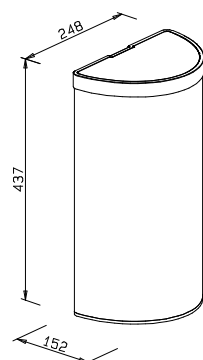

Pedal bin

capacity 3 L
push-rod inside bin
stainless steel
260 x 170 x 220 mm

639910 stainless steel polished
639911 stainless steel matt

Pedal bin

capacity 5 l
push-rod inside bin
stainless steel
315 x 210 x 265 mm

639410 stainless steel polished
639411 stainless steel matt

Oval pedal bin

capacity 5 l
push-rod inside bin
brushed stainless steel
300 x 220 x 190 mm

639310 stainless steel polished
639311 stainless steel matt

Aluminium bin

10 l semicircular bin
anodised aluminium (matt)
free standing
black polyamid base
flame resistant
433 x 239 x 147 mm

879681 alu

Aluminium bin

10 l semicircular bin
anodised aluminium (matt)
magnetic strip for fixing
flap lid
black polyamid lid and base
flame resistant
incl. fixings
437 x 248 x 152 mm

889381 alu

Hook
small
13 x 13 x 32 mm
800110 chrome
800111 chrome matt

Hook
large
13 x 13 x 55 mm
800210 chrome
800211 chrome matt

Triple hook
1 piece
packing unit: 5 pcs.
33 x 200 x 45 mm
150110 chrome

Quadruple hook
1 piece
packing unit: 5 pcs.
33 x 280 x 45 mm
150210 chrome