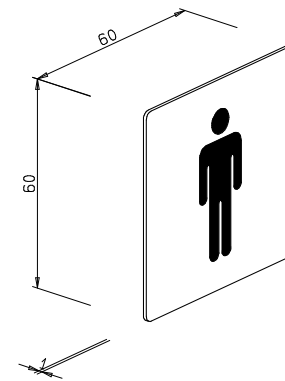

Pedal bin

capacity 3 L
push-rod inside bin
stainless steel
260 x 170 x 220 mm

639910 stainless steel polished
639911 stainless steel matt

Pedal bin

capacity 5 l
push-rod inside bin
stainless steel
315 x 210 x 265 mm

Self-adhesive hook
polished stainless steel
2 pieces
packing unit: 5 pcs.
39 x 35 x 18 mm
201710 stainless steel

Self-adhesive hook
polished stainless steel
2 pieces
packing unit: 5 pcs.
43 x 26 x 18 mm

201810 stainless steel

Door hook
polished stainless steel
2 pieces
packing unit: 5 pcs.
39 x 10 x 46 mm

201910 stainless steel

Door sign
„Wheel chair“
Aluminium
self-adhesive
1 piece
packing unit: 5 pcs.
60 x 60 x 1 mm

207081 alu

Door sign
„WC Ladies“
aluminium
self-adhesive
1 piece
packing unit: 5 pcs.
60 x 60 x 1 mm

207181 alu

Door sign
„WC Gentlemen“
aluminium
self-adhesive
1 piece
packing unit: 5 pcs.
60 x 60 x 1 mm