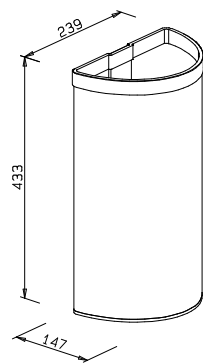

Pedal bin

capacity 3 L
push-rod inside bin
stainless steel
260 x 170 x 220 mm

639910 stainless steel polished
639911 stainless steel matt

Pedal bin

capacity 5 l
push-rod inside bin
stainless steel
315 x 210 x 265 mm

639410 stainless steel polished
639411 stainless steel matt

Oval pedal bin

capacity 5 l
push-rod inside bin
brushed stainless steel
300 x 220 x 190 mm

639310 stainless steel polished
639311 stainless steel matt

Aluminium bin

10 l semicircular bin
anodised aluminium (matt)
free standing
black polyamid base
flame resistant
433 x 239 x 147 mm

879681 alu

Aluminium bin

10 l semicircular bin
anodised aluminium (matt)
magnetic strip for fixing
flap lid
black polyamid lid and base
flame resistant
incl. fixings
437 x 248 x 152 mm

889381 alu

Hook
small
13 x 13 x 32 mm
800110 chrome
800111 chrome matt

Hook
large
13 x 13 x 55 mm
800210 chrome
800211 chrome matt

Triple hook
1 piece
packing unit: 5 pcs.
33 x 200 x 45 mm
150110 chrome

Quadruple hook
1 piece
packing unit: 5 pcs.
33 x 280 x 45 mm
150210 chrome