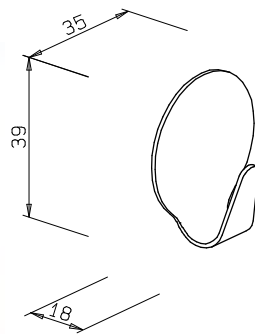

639410 stainless steel polished
639411 stainless steel matt

Oval pedal bin

capacity 5 l
push-rod inside bin
brushed stainless steel
300 x 220 x 190 mm

639310 stainless steel polished
639311 stainless steel matt

Aluminium bin

10 l semicircular bin
anodised aluminium (matt)
free standing
black polyamid base
flame resistant
433 x 239 x 147 mm

879681 alu

Aluminium bin

10 l semicircular bin
anodised aluminium (matt)
magnetic strip for fixing
flap lid
black polyamid lid and base
flame resistant
incl. fixings
437 x 248 x 152 mm

889381 alu

Hook
small
13 x 13 x 32 mm
800110 chrome
800111 chrome matt

Hook
large
13 x 13 x 55 mm
800210 chrome
800211 chrome matt

Triple hook
1 piece
packing unit: 5 pcs.
33 x 200 x 45 mm
150110 chrome

Quadruple hook
1 piece
packing unit: 5 pcs.
33 x 280 x 45 mm
150210 chrome

Self-adhesive hook
polished stainless steel
2 pieces
packing unit: 5 pcs.
39 x 35 x 18 mm
201710 stainless steel

Self-adhesive hook
polished stainless steel
2 pieces
packing unit: 5 pcs.
43 x 26 x 18 mm