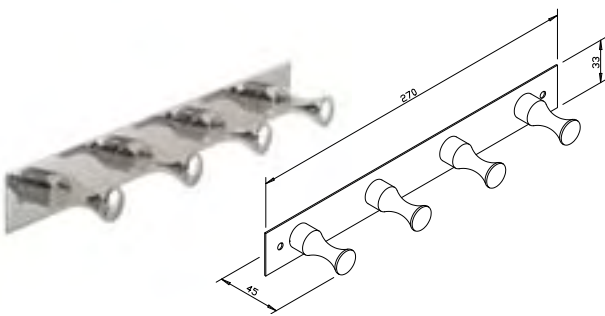

639410 stainless steel polished
639411 stainless steel matt

Oval pedal bin

capacity 5 l
push-rod inside bin
brushed stainless steel
300 x 220 x 190 mm

639310 stainless steel polished
639311 stainless steel matt

Aluminium bin

10 l semicircular bin
anodised aluminium (matt)
free standing
black polyamid base
flame resistant
433 x 239 x 147 mm

879681 alu

Aluminium bin

10 l semicircular bin
anodised aluminium (matt)
magnetic strip for fixing
flap lid
black polyamid lid and base
flame resistant
incl. fixings
437 x 248 x 152 mm

889381 alu

Hook
small
13 x 13 x 32 mm
800110 chrome
800111 chrome matt

Hook
large
13 x 13 x 55 mm
800210 chrome
800211 chrome matt

Triple hook
1 piece
packing unit: 5 pcs.
33 x 200 x 45 mm
150110 chrome

Quadruple hook
1 piece
packing unit: 5 pcs.
33 x 280 x 45 mm
150210 chrome

Self-adhesive hook
polished stainless steel
2 pieces
packing unit: 5 pcs.
39 x 35 x 18 mm
201710 stainless steel

Self-adhesive hook
polished stainless steel
2 pieces
packing unit: 5 pcs.
43 x 26 x 18 mm