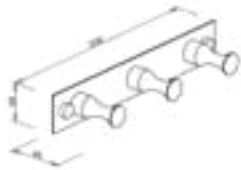

Pedal bin

capacity 3 L
push-rod inside bin
stainless steel
260 x 170 x 220 mm

639910 stainless steel polished
639911 stainless steel matt

Pedal bin

capacity 5 l
push-rod inside bin
stainless steel
315 x 210 x 265 mm

Aluminium bin

10 l semicircular bin
anodised aluminium (matt)
free standing
black polyamid base
flame resistant
433 x 239 x 147 mm

879681 alu

Aluminium bin

10 l semicircular bin
anodised aluminium (matt)
magnetic strip for fixing
flap lid
black polyamid lid and base
flame resistant
incl. fixings
437 x 248 x 152 mm

889381 alu

Hook
small
13 x 13 x 32 mm
800110 chrome
800111 chrome matt

Hook
large
13 x 13 x 55 mm
800210 chrome
800211 chrome matt

Triple hook
1 piece
packing unit: 5 pcs.
33 x 200 x 45 mm
150110 chrome

Quadruple hook
1 piece
packing unit: 5 pcs.
33 x 280 x 45 mm
150210 chrome

Self-adhesive hook
polished stainless steel
2 pieces
packing unit: 5 pcs.
39 x 35 x 18 mm
201710 stainless steel

Self-adhesive hook
polished stainless steel
2 pieces
packing unit: 5 pcs.
43 x 26 x 18 mm