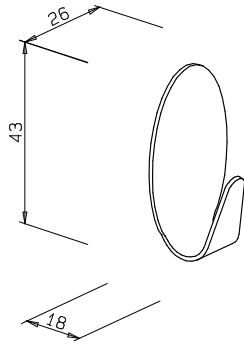

Pedal bin

capacity 3 L
push-rod inside bin
stainless steel
260 x 170 x 220 mm

639910 stainless steel polished
639911 stainless steel matt

Pedal bin

capacity 5 l
push-rod inside bin
stainless steel
315 x 210 x 265 mm

Aluminium bin

10 l semicircular bin
anodised aluminium (matt)
free standing
black polyamid base
flame resistant
433 x 239 x 147 mm

879681 alu

Aluminium bin

10 l semicircular bin
anodised aluminium (matt)
magnetic strip for fixing
flap lid
black polyamid lid and base
flame resistant
incl. fixings
437 x 248 x 152 mm

889381 alu

Hook
small
13 x 13 x 32 mm
800110 chrome
800111 chrome matt

Hook
large
13 x 13 x 55 mm
800210 chrome
800211 chrome matt

Triple hook
1 piece
packing unit: 5 pcs.
33 x 200 x 45 mm
150110 chrome

Quadruple hook
1 piece
packing unit: 5 pcs.
33 x 280 x 45 mm
150210 chrome

Self-adhesive hook
polished stainless steel
2 pieces
packing unit: 5 pcs.
39 x 35 x 18 mm
201710 stainless steel

Self-adhesive hook
polished stainless steel
2 pieces
packing unit: 5 pcs.
43 x 26 x 18 mm