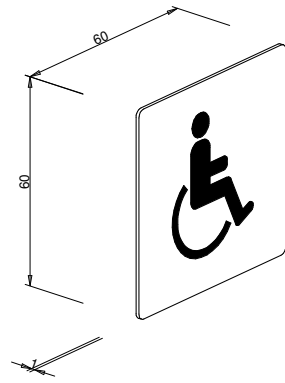

Self-adhesive hook
polished stainless steel
2 pieces
packing unit: 5 pcs.
39 x 35 x 18 mm
201710 stainless steel

Self-adhesive hook
polished stainless steel
2 pieces
packing unit: 5 pcs.
43 x 26 x 18 mm

201810 stainless steel

Door hook
polished stainless steel
2 pieces
packing unit: 5 pcs.
39 x 10 x 46 mm

201910 stainless steel

Door sign
„Wheel chair“
Aluminium
self-adhesive
1 piece
packing unit: 5 pcs.
60 x 60 x 1 mm