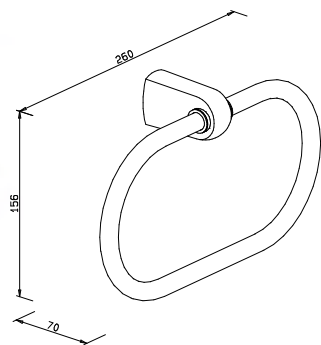

127951 frosted

Liquid soap dispenser
glassbottle 165 ml
chrome-plated brass
pump head
200 x 70 x 91 mm

818810 chrome
818811 chrome matt

Replacement pump head

124810 chrome
124811 chrome matt

Replacement bottle -glass-
incl. pump head
200 x 66 x 66 mm

124610 chrome
124611 chrome matt

Replacement bottle -glass-
without pump head
170 x 66 x 66 mm

128001 frosted

Liquid soap dispenser
 plastic bottle 225 ml
 chrome-plated ABS pump head
 163 x 70 x 90 mm
818910 chrome
818911 chrome matt

Replacement bottle -plastic-
 incl. pump head
 163 x 66 x 66 mm
124101 chrome
124111 chrome matt

Replacement pump head
124710 chrome
124711 chrome matt

Towel ring
 156 x 260 x 70 mm
816810 chrome
816811 chrome matt

Double-bar towel holder
 80 x 46 x 468 mm
817010 chrome
817011 chrome matt

Glass shelf 40 cm
 incl. wall mount
 thickness 6 mm
 20 x 400 x 140 mm
817510 chrome
817511 chrome matt

Glass shelf 60 cm
 incl. wall mount
 thickness 6 mm
 20 x 600 x 140 mm
817210 chrome
817211 chrome matt