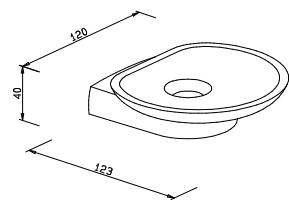

Glass tumbler
92 x 76 x 76 mm

601801 clear
601851 frosted

Twin tumblers and holder
with additional plastic
insert for glass protection
110 x 156 x 86

816210 chrome
816211 chrome matt

Glass tumbler
110 x 66 x 66 mm

122801 clear

Twin tumblers and holder
99 x 156 x 86 mm

816510 chrome
816511 chrome matt

Glass tumbler
92 x 76 x 76 mm

601801 clear
601851 frosted

Magnetic soap holder
24 x 44 x 70 mm

816610 chrome
816611 chrome matt

Replacement disc -metal-
2 pieces
VE: 5 pieces

151300 chrome

Soap dish and holder
with additional plastic
insert for glass protection
40 x 120 x 123 mm

817710 chrome
817711 chrome matt

Replacement dish -glass-
38 x 120 x 104 mm

121301 clear
121351 frosted

Soap dish with acrylic dish
42 x 150 x 125 mm

816710 chrome

Replacement dish -acryl-
32 x 150 x 105 mm

121201 clear

Liquid soap dispenser
glass bottle 200 ml
chrome-plated brass pump
head chrome/chrome matt
with additional plastic
insert for glass protection
170 x 70 x 91 mm