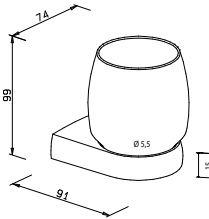

Tumbler and holder
with additional plastic
insert for glass protection
110 x 74 x 91 mm

816110 chrome
816111 chrome matt

Glass tumbler
110 x 66 x 66 mm

122801 clear

Tumbler and holder
99 x 74 x 91 mm

816410 chrome
816411 chrome matt

Replacement disc -metal-
2 pieces
VE: 5 pieces

151300 chrome

Soap dish and holder
with additional plastic
insert for glass protection
40 x 120 x 123 mm

817710 chrome
817711 chrome matt

Replacement dish -glass-
38 x 120 x 104 mm

121301 clear
121351 frosted

Soap dish with acrylic dish
42 x 150 x 125 mm

816710 chrome

Replacement dish -acryl-
32 x 150 x 105 mm

121201 clear

Liquid soap dispenser
glass bottle 200 ml
chrome-plated brass pump
head chrome/chrome matt
with additional plastic
insert for glass protection
170 x 70 x 91 mm

Replacement bottle -plastic-
 incl. pump head
 163 x 66 x 66 mm
124101 chrome
124111 chrome matt

Replacement pump head
124710 chrome
124711 chrome matt

Towel ring
 156 x 260 x 70 mm
816810 chrome
816811 chrome matt