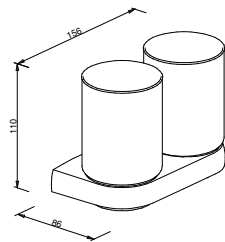

Tumbler and holder
with additional plastic
insert for glass protection
110 x 74 x 91 mm

816110 chrome
816111 chrome matt

Glass tumbler
110 x 66 x 66 mm

122801 clear

Tumbler and holder
99 x 74 x 91 mm

816410 chrome
816411 chrome matt

Glass tumbler
92 x 76 x 76 mm

601801 clear
601851 frosted

Twin tumblers and holder
with additional plastic
insert for glass protection
110 x 156 x 86

816210 chrome
816211 chrome matt

Glass tumbler
110 x 66 x 66 mm

Replacement disc -metal-
2 pieces
VE: 5 pieces

151300 chrome

Soap dish and holder
with additional plastic
insert for glass protection
40 x 120 x 123 mm

817710 chrome
817711 chrome matt

Replacement dish -glass-
38 x 120 x 104 mm

Replacement bottle -plastic-
 incl. pump head
 163 x 66 x 66 mm
124101 chrome
124111 chrome matt

Replacement pump head
124710 chrome
124711 chrome matt

Towel ring
 156 x 260 x 70 mm
816810 chrome
816811 chrome matt