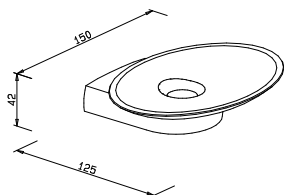

Replacement disc -metal-
2 pieces
VE: 5 pieces

151300 chrome

Soap dish and holder
with additional plastic
insert for glass protection
40 x 120 x 123 mm

817710 chrome
817711 chrome matt

Replacement dish -glass-
38 x 120 x 104 mm

121301 clear
121351 frosted

Soap dish with acrylic dish
42 x 150 x 125 mm

816710 chrome

Replacement dish -acryl-
32 x 150 x 105 mm

121201 clear

Liquid soap dispenser
glass bottle 200 ml
chrome-plated brass pump
head chrome/chrome matt
with additional plastic
insert for glass protection
170 x 70 x 91 mm

816010 chrome
816011 chrome matt

Replacement pump head

124810 chrome
124811 chrome matt

Replacement bottle -glass-
incl. pump head
170 x 66 x 66 mm

122910 chrome
122911 chrome matt

Replacement bottle -glass-
without pump head
133 x 66 x 66 mm