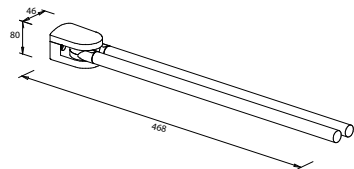

Replacement bottle -plastic-
 incl. pump head
 163 x 66 x 66 mm
124101 chrome
124111 chrome matt

Replacement pump head
124710 chrome
124711 chrome matt

Towel ring
 156 x 260 x 70 mm
816810 chrome
816811 chrome matt