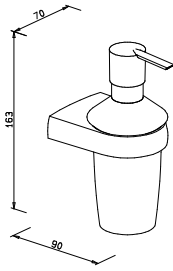

816010 chrome
816011 chrome matt

Replacement pump head

124810 chrome
124811 chrome matt

Replacement bottle -glass-
incl. pump head
170 x 66 x 66 mm

122910 chrome
122911 chrome matt

Replacement bottle -glass-
without pump head
133 x 66 x 66 mm

127951 frosted

Liquid soap dispenser
glassbottle 165 ml
chrome-plated brass
pump head
200 x 70 x 91 mm

818810 chrome
818811 chrome matt

Replacement pump head

124810 chrome
124811 chrome matt

Replacement bottle -glass-
incl. pump head
200 x 66 x 66 mm

124610 chrome
124611 chrome matt

Replacement bottle -glass-
without pump head
170 x 66 x 66 mm

128001 frosted

Liquid soap dispenser
 plastic bottle 225 ml
 chrome-plated ABS pump head
 163 x 70 x 90 mm
818910 chrome
818911 chrome matt

Replacement bottle -plastic-
 incl. pump head
 163 x 66 x 66 mm
124101 chrome
124111 chrome matt

Replacement pump head
124710 chrome
124711 chrome matt

Towel ring
 156 x 260 x 70 mm
816810 chrome
816811 chrome matt