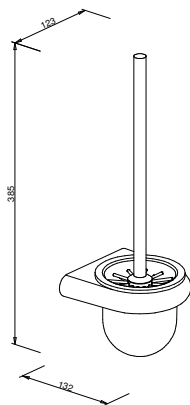

818310 chrome
818311 chrome matt

Replacement bowl -glass-
 126 x 104 x 104 mm

119201 frosted

Replacement toilet brush
 black,Neulen' bristles
 385 x 78 x 78 mm

117910 chrome
117911 chrome matt

Replacement brush head
 ,Neulen' bristles
 102 x 78 x 78 mm

071199 black
071141 white

Toilet brush set
 glass bowl
 brush with rim cleaner
 metal holder
 metal handle
 black,Neulen' bristles
 385 x 120 x 127 mm

869010 chrome
869011 chrome matt

Replacement bowl -glass-
 126 x 104 x 104 mm

119201 frosted

Replacement toilet brush
 brush with rim cleaner
 ,Neulen' bristles, black
 385 x 79 x 91 mm

177910 chrome
177911 chrome matt

Replacement brush head
 ,Neulen' bristles
 150 x 79 x 91 mm

071899 black

Toilet brush set
 plastic bowl
 metal handle
 black,Neulen' bristles
 385 x 120 x 127 mm

818410 chrome

Replacement bowl -plastic-
 102 x 102 x 102 mm

117651 mineral white

Replacement toilet brush
 black,Neulen' bristles
 385 x 78 x 78 mm