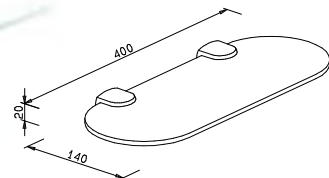

Replacement bottle -plastic-
 incl. pump head
 163 x 66 x 66 mm
124101 chrome
124111 chrome matt

Replacement pump head
124710 chrome
124711 chrome matt

Towel ring
 156 x 260 x 70 mm
816810 chrome
816811 chrome matt

Double-bar towel holder
 80 x 46 x 468 mm
817010 chrome
817011 chrome matt

Glass shelf 40 cm
 incl. wall mount
 thickness 6 mm
 20 x 400 x 140 mm
817510 chrome
817511 chrome matt

Glass shelf 60 cm
 incl. wall mount
 thickness 6 mm
 20 x 600 x 140 mm
817210 chrome
817211 chrome matt