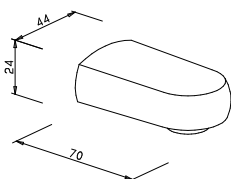

122801 clear

Twin tumblers and holder
99 x 156 x 86 mm

816510 chrome
816511 chrome matt

Glass tumbler
92 x 76 x 76 mm

601801 clear
601851 frosted

Magnetic soap holder
24 x 44 x 70 mm

816610 chrome
816611 chrome matt

Replacement disc -metal-
2 pieces
VE: 5 pieces

151300 chrome

Soap dish and holder
with additional plastic
insert for glass protection
40 x 120 x 123 mm

817710 chrome
817711 chrome matt

Replacement dish -glass-
38 x 120 x 104 mm