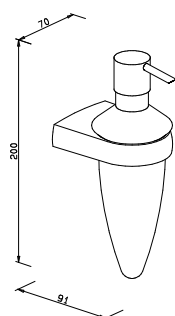

121301 clear
121351 frosted

Soap dish with acrylic dish
42 x 150 x 125 mm

816710 chrome

Replacement dish -acryl-
32 x 150 x 105 mm

121201 clear

Liquid soap dispenser
glass bottle 200 ml
chrome-plated brass pump
head chrome/chrome matt
with additional plastic
insert for glass protection
170 x 70 x 91 mm

816010 chrome
816011 chrome matt

Replacement pump head

124810 chrome
124811 chrome matt

Replacement bottle -glass-
incl. pump head
170 x 66 x 66 mm

122910 chrome
122911 chrome matt

Replacement bottle -glass-
without pump head
133 x 66 x 66 mm

127951 frosted

Liquid soap dispenser
glassbottle 165 ml
chrome-plated brass
pump head
200 x 70 x 91 mm

818810 chrome
818811 chrome matt

Replacement pump head

124810 chrome
124811 chrome matt

Replacement bottle -glass-
incl. pump head
200 x 66 x 66 mm

Replacement bottle -plastic-
 incl. pump head
 163 x 66 x 66 mm
124101 chrome
124111 chrome matt

Replacement pump head
124710 chrome
124711 chrome matt

Towel ring
 156 x 260 x 70 mm
816810 chrome
816811 chrome matt