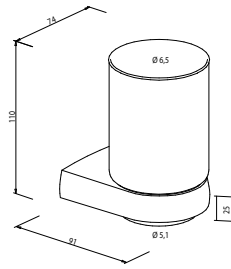

Tumbler and holder
with additional plastic
insert for glass protection
110 x 74 x 91 mm

816110 chrome
816111 chrome matt

Glass tumbler
110 x 66 x 66 mm

122801 clear

Tumbler and holder
99 x 74 x 91 mm

816410 chrome
816411 chrome matt

121301 clear
121351 frosted

Soap dish with acrylic dish
42 x 150 x 125 mm

816710 chrome

Replacement dish -acryl-
32 x 150 x 105 mm

121201 clear

Liquid soap dispenser
glass bottle 200 ml
chrome-plated brass pump
head chrome/chrome matt
with additional plastic
insert for glass protection
170 x 70 x 91 mm

816010 chrome
816011 chrome matt

Replacement pump head

124810 chrome
124811 chrome matt

Replacement bottle -glass-
incl. pump head
170 x 66 x 66 mm

122910 chrome
122911 chrome matt

Replacement bottle -glass-
without pump head
133 x 66 x 66 mm

Replacement bottle -plastic-
 incl. pump head
 163 x 66 x 66 mm
124101 chrome
124111 chrome matt

Replacement pump head
124710 chrome
124711 chrome matt

Towel ring
 156 x 260 x 70 mm
816810 chrome
816811 chrome matt