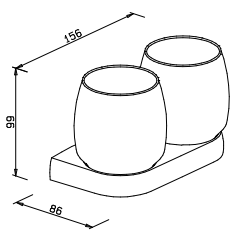

Tumbler and holder
with additional plastic
insert for glass protection
110 x 74 x 91 mm

816110 chrome
816111 chrome matt

Glass tumbler
110 x 66 x 66 mm

122801 clear

Tumbler and holder
99 x 74 x 91 mm

816410 chrome
816411 chrome matt

Glass tumbler
92 x 76 x 76 mm

601801 clear
601851 frosted

Twin tumblers and holder
with additional plastic
insert for glass protection
110 x 156 x 86

816210 chrome
816211 chrome matt

Glass tumbler
110 x 66 x 66 mm

122801 clear

Twin tumblers and holder
99 x 156 x 86 mm

816510 chrome
816511 chrome matt

Glass tumbler
92 x 76 x 76 mm

601801 clear
601851 frosted

Magnetic soap holder
24 x 44 x 70 mm

816610 chrome
816611 chrome matt

Replacement disc -metal-
2 pieces
VE: 5 pieces

151300 chrome

Soap dish and holder
with additional plastic
insert for glass protection
40 x 120 x 123 mm

817710 chrome
817711 chrome matt

Replacement dish -glass-
38 x 120 x 104 mm