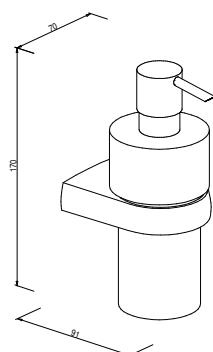

Replacement disc -metal-
2 pieces
VE: 5 pieces

151300 chrome

Soap dish and holder
with additional plastic
insert for glass protection
40 x 120 x 123 mm

817710 chrome
817711 chrome matt

Replacement dish -glass-
38 x 120 x 104 mm

121301 clear
121351 frosted

Soap dish with acrylic dish
42 x 150 x 125 mm

816710 chrome

Replacement dish -acryl-
32 x 150 x 105 mm

121201 clear

Liquid soap dispenser
glass bottle 200 ml
chrome-plated brass pump
head chrome/chrome matt
with additional plastic
insert for glass protection
170 x 70 x 91 mm

816010 chrome
816011 chrome matt

Replacement pump head

124810 chrome
124811 chrome matt

Replacement bottle -glass-
incl. pump head
170 x 66 x 66 mm

122910 chrome
122911 chrome matt

Replacement bottle -glass-
without pump head
133 x 66 x 66 mm

Replacement bottle -plastic-
 incl. pump head
 163 x 66 x 66 mm
124101 chrome
124111 chrome matt

Replacement pump head
124710 chrome
124711 chrome matt

Towel ring
 156 x 260 x 70 mm
816810 chrome
816811 chrome matt