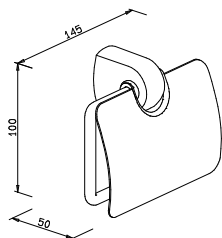

Double-bar towel holder
 80 x 46 x 468 mm
817010 chrome
817011 chrome matt

Glass shelf 40 cm
 incl. wall mount
 thickness 6 mm
 20 x 400 x 140 mm
817510 chrome
817511 chrome matt

Glass shelf 60 cm
 incl. wall mount
 thickness 6 mm
 20 x 600 x 140 mm
817210 chrome
817211 chrome matt

Replacement wall mount
 20 x 50 x 40 mm
123510 chrome
123511 chrome matt

Hook
 small
 chrome-plated brass
 13 x 13 x 32 mm
800110 chrome
800111 chrome matt

Hook
 large
 chrome-plated brass
 13 x 13 x 55 mm
800210 chrome
800211 chrome matt

Bath towel rail 60 cm
 40 x 600 x 70 mm
816910 chrome
816911 chrome matt

Bath towel rail 80 cm
 43 x 820 x 71 mm
819310 chrome
819311 chrome matt

Bath towel rail 80 cm
 43 x 820 x 71 mm
819310 chrome
819311 chrome matt

Hand rail 30 cm
 43 x 295 x 70 mm
817110 chrome
817111 chrome matt

Toilet roll holder

with lid
100 x 145 x 50 mm

817910 chrome
817911 chrome matt

Toilet roll holder

extra sturdy
with soft close-lid
130 x 130 x 140 mm