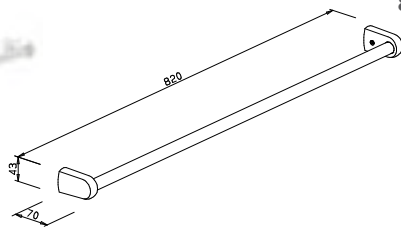

Double-bar towel holder
 80 x 46 x 468 mm
817010 chrome
817011 chrome matt

Glass shelf 40 cm
 incl. wall mount
 thickness 6 mm
 20 x 400 x 140 mm
817510 chrome
817511 chrome matt

Glass shelf 60 cm
 incl. wall mount
 thickness 6 mm
 20 x 600 x 140 mm
817210 chrome
817211 chrome matt

Replacement wall mount
 20 x 50 x 40 mm
123510 chrome
123511 chrome matt

Hook
 small
 chrome-plated brass
 13 x 13 x 32 mm
800110 chrome
800111 chrome matt

Hook
 large
 chrome-plated brass
 13 x 13 x 55 mm
800210 chrome
800211 chrome matt

Bath towel rail 60 cm
 40 x 600 x 70 mm
816910 chrome
816911 chrome matt

Bath towel rail 80 cm
 43 x 820 x 71 mm
819310 chrome
819311 chrome matt

Bath towel rail 80 cm
 43 x 820 x 71 mm
819310 chrome
819311 chrome matt