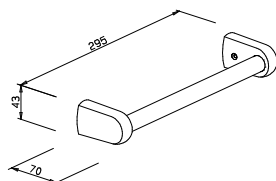

Double-bar towel holder
 80 x 46 x 468 mm
817010 chrome
817011 chrome matt

Glass shelf 40 cm
 incl. wall mount
 thickness 6 mm
 20 x 400 x 140 mm
817510 chrome
817511 chrome matt

Glass shelf 60 cm
 incl. wall mount
 thickness 6 mm
 20 x 600 x 140 mm
817210 chrome
817211 chrome matt

Replacement wall mount
 20 x 50 x 40 mm
123510 chrome
123511 chrome matt

Hook
 small
 chrome-plated brass
 13 x 13 x 32 mm
800110 chrome
800111 chrome matt

Hook
 large
 chrome-plated brass
 13 x 13 x 55 mm
800210 chrome
800211 chrome matt

Bath towel rail 60 cm
 40 x 600 x 70 mm
816910 chrome
816911 chrome matt

Bath towel rail 80 cm
 43 x 820 x 71 mm
819310 chrome
819311 chrome matt

Bath towel rail 80 cm
 43 x 820 x 71 mm
819310 chrome
819311 chrome matt