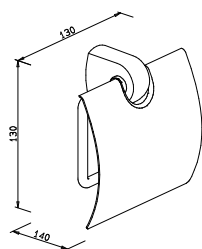

Double-bar towel holder
 80 x 46 x 468 mm
817010 chrome
817011 chrome matt

Glass shelf 40 cm
 incl. wall mount
 thickness 6 mm
 20 x 400 x 140 mm
817510 chrome
817511 chrome matt

Glass shelf 60 cm
 incl. wall mount
 thickness 6 mm
 20 x 600 x 140 mm
817210 chrome
817211 chrome matt

Bath towel rail 60 cm
 40 x 600 x 70 mm
816910 chrome
816911 chrome matt

Bath towel rail 80 cm
 43 x 820 x 71 mm
819310 chrome
819311 chrome matt

Bath towel rail 80 cm
 43 x 820 x 71 mm
819310 chrome
819311 chrome matt

Hand rail 30 cm
 43 x 295 x 70 mm
817110 chrome
817111 chrome matt

Toilet roll holder

with lid
100 x 145 x 50 mm

817910 chrome
817911 chrome matt

Toilet roll holder

extra sturdy
with soft close-lid
130 x 130 x 140 mm

818210 chrome
818211 chrome matt

Spare toilet roll holder

for one toilet roll
chrome-plated ABS
35 x 35 x 112 mm

840310 chrome

Toilet brush set
 glass bowl
 brush
 metal holder
 metal handle
 black,Neulen' bristles
 385 x 120 x 127 mm