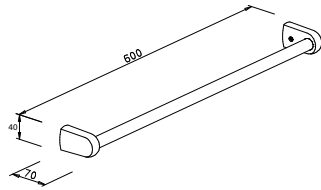

Bath towel rail 60 cm
40 x 600 x 70 mm
816910 chrome
816911 chrome matt

Bath towel rail 80 cm
43 x 820 x 71 mm
819310 chrome
819311 chrome matt