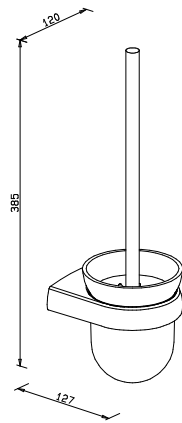

Replacement bottle -plastic-
 incl. pump head
 163 x 66 x 66 mm
124101 chrome
124111 chrome matt

Replacement pump head
124710 chrome
124711 chrome matt

Towel ring
 156 x 260 x 70 mm
816810 chrome
816811 chrome matt

Bath towel rail 60 cm
 40 x 600 x 70 mm
816910 chrome
816911 chrome matt

Bath towel rail 80 cm
 43 x 820 x 71 mm
819310 chrome
819311 chrome matt

Bath towel rail 80 cm
 43 x 820 x 71 mm
819310 chrome
819311 chrome matt

Hand rail 30 cm
 43 x 295 x 70 mm
817110 chrome
817111 chrome matt

Toilet roll holder

with lid
100 x 145 x 50 mm

817910 chrome
817911 chrome matt

Toilet roll holder

extra sturdy
with soft close-lid
130 x 130 x 140 mm

818210 chrome
818211 chrome matt

Spare toilet roll holder

for one toilet roll
chrome-plated ABS
35 x 35 x 112 mm

840310 chrome

Toilet brush set
 glass bowl
 brush
 metal holder
 metal handle
 black,Neulen' bristles
 385 x 120 x 127 mm