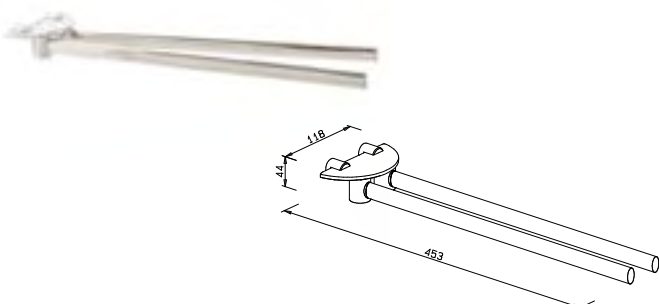

878810 chrome

Replacement pump head

124810 chrome

Replacement bottle -glass-
 incl. pump head
 200 x 66 x 66 mm

124610 chrome

Replacement bottle -glass-
 without pump head
 170 x 66 x 66 mm

128001 frosted

Towel ring
 distance between drill holes:
 22 – 45 mm
 166 x 260 x 52 mm

876810 chrome

Double-bar towel holder
 distance between drill holes:
 22 – 72 mm
 44 x 118 x 453 mm

877010 chrome

Glass shelf 40 cm

incl. wall mount, thickness 6 mm
distance between drill holes:
22 – 370 mm
20 x 400 x 132 mm