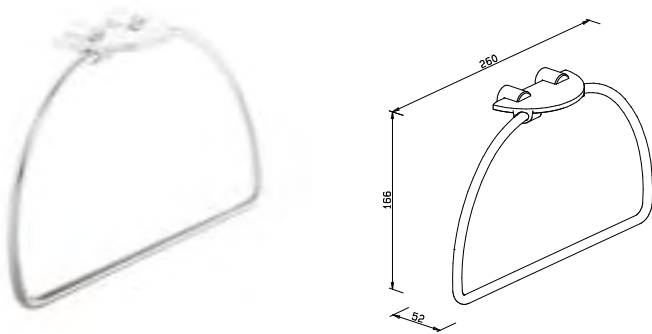

121351 frosted

Liquid soap dispenser
 glass bottle 200 ml
 distance between drill holes:
 22 – 102 mm
 with additional plastic
 insert for glass protection
 chrome-plated brass
 pump head
 170 x 145 x 104 mm

876010 chrome

Replacement pump head

124810 chrome

Replacement bottle -glass-
 incl. pump head
 170 x 66 x 66 mm

122910 chrome

Replacement bottle -glass-
 without pump head
 133 x 66 x 66 mm

127951 frosted

Liquid soap dispenser
 glassbottle 165 ml
 distance between drill holes:
 22 – 102 mm
 chrome-plated brass
 pump head
 200 x 145 x 104 mm

878810 chrome

Replacement pump head

124810 chrome

Replacement bottle -glass-
 incl. pump head
 200 x 66 x 66 mm

124610 chrome

Replacement bottle -glass-
 without pump head
 170 x 66 x 66 mm

128001 frosted

Towel ring
 distance between drill holes:
 22 – 45 mm
 166 x 260 x 52 mm

876810 chrome

Double-bar towel holder
 distance between drill holes:
 22 – 72 mm
 44 x 118 x 453 mm

877010 chrome

Glass shelf 40 cm

incl. wall mount, thickness 6 mm
distance between drill holes:
22 – 370 mm
20 x 400 x 132 mm