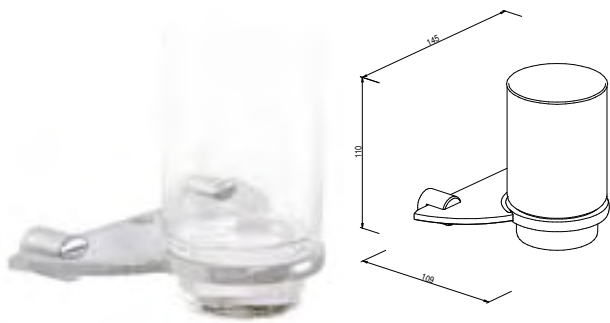

BATH CONCEPTS 2009

MOBIL

The adjustable one

Solid brass and zinc

Modern design

High gloss chrome-plating in 3 layers

Horizontally adjustable wall mounts
– use existing drill holes

**Tooth brush holder
with hooks**
distance between drill holes:
22 to max. 75 mm
876310 chrome

MOBIL

New Mobility.

The new ingenious mounting system of Mobil is the most important feature of this collection.

Use the horizontally adjustable wall mounts to mount these accessories using existing drill holes.

The massif wall mounting elements, the three layers chrome plated brass tubes and the cylindrical forms are lending Mobil a sovereign feature and high value.

**ADJUSTABLE WALL
MOUNTS:**

**USE EXISTING
DRILL HOLES**

121351 frosted

Liquid soap dispenser
 glass bottle 200 ml
 distance between drill holes:
 22 – 102 mm
 with additional plastic
 insert for glass protection
 chrome-plated brass
 pump head
 170 x 145 x 104 mm