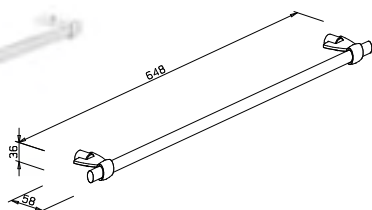

878810 chrome

Replacement pump head

124810 chrome

Replacement bottle -glass-
 incl. pump head
 200 x 66 x 66 mm

124610 chrome

Replacement bottle -glass-
 without pump head
 170 x 66 x 66 mm

128001 frosted

Towel ring
 distance between drill holes:
 22 – 45 mm
 166 x 260 x 52 mm

876810 chrome

Double-bar towel holder
 distance between drill holes:
 22 – 72 mm
 44 x 118 x 453 mm

877010 chrome

Glass shelf 40 cm

incl. wall mount, thickness 6 mm
distance between drill holes:
22 – 370 mm
20 x 400 x 132 mm

877510 chrome

Glass shelf 60 cm

incl. wall mount, thickness 6 mm
distance between drill holes:
22 – 450 mm
20 x 600 x 137 mm

877210 chrome

Replacement wall mount

1 piece
20 x 20 x 25 mm

128110 chrome

Tooth brush holder with hooks

distance between drill holes:
22 – 75 mm
22 x 118 x 60 mm

876310 chrome

Bath towel rail 64,8 cm

distance between drill holes:
22 – 630 mm
36 x 648 x 58 mm

876910 chrome

Bath towel rail 85 cm

distance between drill holes:
22 – 830 mm
34 x 850 x 59 mm