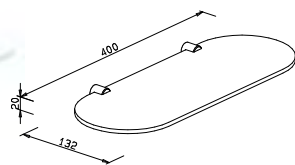

Soap dish and holder
 distance between drill holes:
 22 – 102 mm
 with additional plastic
 insert for glass protection
 38 x 145 x 128 mm

877710 chrome

Replacement dish -glass-
 38 x 120 x 104 mm

121301 clear

876010 chrome

Replacement pump head

124810 chrome

Replacement bottle -glass-
 incl. pump head
 170 x 66 x 66 mm

122910 chrome

Replacement bottle -glass-
 without pump head
 133 x 66 x 66 mm

127951 frosted

Liquid soap dispenser
 glassbottle 165 ml
 distance between drill holes:
 22 – 102 mm
 chrome-plated brass
 pump head
 200 x 145 x 104 mm

878810 chrome

Replacement pump head

124810 chrome

Replacement bottle -glass-
 incl. pump head
 200 x 66 x 66 mm

124610 chrome

Replacement bottle -glass-
 without pump head
 170 x 66 x 66 mm

128001 frosted

Towel ring
 distance between drill holes:
 22 – 45 mm
 166 x 260 x 52 mm

876810 chrome

Double-bar towel holder
 distance between drill holes:
 22 – 72 mm
 44 x 118 x 453 mm

877010 chrome

Glass shelf 40 cm

incl. wall mount, thickness 6 mm
distance between drill holes:
22 – 370 mm
20 x 400 x 132 mm