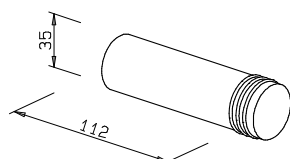

876810 chrome

Double-bar towel holder
 distance between drill holes:
 22 – 72 mm
 44 x 118 x 453 mm

877010 chrome

Glass shelf 40 cm

incl. wall mount, thickness 6 mm
distance between drill holes:
22 – 370 mm
20 x 400 x 132 mm

877510 chrome

Glass shelf 60 cm

incl. wall mount, thickness 6 mm
distance between drill holes:
22 – 450 mm
20 x 600 x 137 mm

877210 chrome

Replacement wall mount

1 piece
20 x 20 x 25 mm

128110 chrome

Tooth brush holder with hooks

distance between drill holes:
22 – 75 mm
22 x 118 x 60 mm

876310 chrome

Bath towel rail 64,8 cm

distance between drill holes:
22 – 630 mm
36 x 648 x 58 mm

876910 chrome

Bath towel rail 85 cm

distance between drill holes:
22 – 830 mm
34 x 850 x 59 mm

879210 chrome

Toilet roll holder

with lid
distance between drill holes:
22 – 45 mm
91 x 130 x 108 mm

877910 chrome

Spare toilet roll holder

for one toilet roll
chrome-plated ABS
35 x 35 x 112 mm

840310 chrome