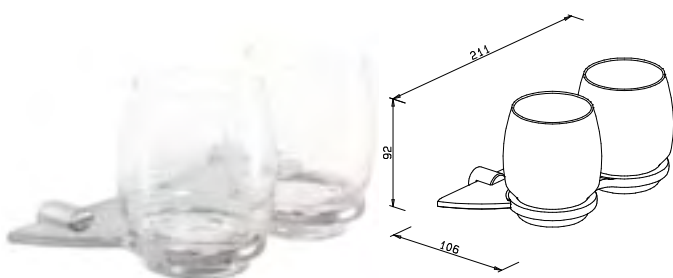

Twin tumblers and holder
distance between drill holes:
22 – 162 mm
92 x 211 x 106

876510 chrome

Glass tumbler
92 x 76 x 76 mm

601801 clear

601851 frosted