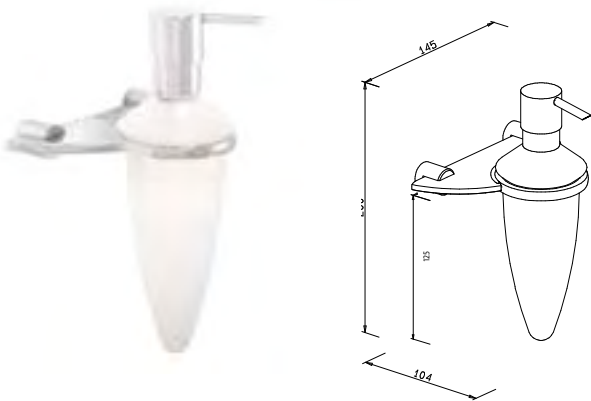

121351 frosted

Liquid soap dispenser
 glass bottle 200 ml
 distance between drill holes:
 22 – 102 mm
 with additional plastic
 insert for glass protection
 chrome-plated brass
 pump head
 170 x 145 x 104 mm

876010 chrome

Replacement pump head

124810 chrome

Replacement bottle -glass-
 incl. pump head
 170 x 66 x 66 mm

122910 chrome

Replacement bottle -glass-
 without pump head
 133 x 66 x 66 mm

127951 frosted

Liquid soap dispenser
 glassbottle 165 ml
 distance between drill holes:
 22 – 102 mm
 chrome-plated brass
 pump head
 200 x 145 x 104 mm

878810 chrome

Replacement pump head

124810 chrome

Replacement bottle -glass-
 incl. pump head
 200 x 66 x 66 mm

124610 chrome

Replacement bottle -glass-
 without pump head
 170 x 66 x 66 mm

128001 frosted

Towel ring
 distance between drill holes:
 22 – 45 mm
 166 x 260 x 52 mm

876810 chrome

Double-bar towel holder
 distance between drill holes:
 22 – 72 mm
 44 x 118 x 453 mm

877010 chrome

Glass shelf 40 cm

incl. wall mount, thickness 6 mm
distance between drill holes:
22 – 370 mm
20 x 400 x 132 mm