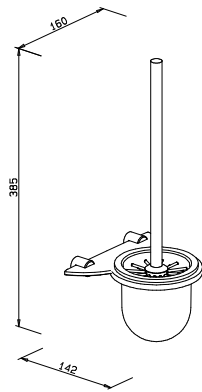

878810 chrome

Replacement pump head

124810 chrome

Replacement bottle -glass-
 incl. pump head
 200 x 66 x 66 mm

124610 chrome

Replacement bottle -glass-
 without pump head
 170 x 66 x 66 mm

128001 frosted

Towel ring
 distance between drill holes:
 22 – 45 mm
 166 x 260 x 52 mm

distance between drill holes:
22 – 75 mm
22 x 118 x 60 mm

876310 chrome

Bath towel rail 64,8 cm

distance between drill holes:
22 – 630 mm
36 x 648 x 58 mm

876910 chrome

Bath towel rail 85 cm

distance between drill holes:
22 – 830 mm
34 x 850 x 59 mm

879210 chrome

Toilet roll holder

with lid
distance between drill holes:
22 – 45 mm
91 x 130 x 108 mm

877910 chrome

Spare toilet roll holder

for one toilet roll
chrome-plated ABS
35 x 35 x 112 mm

840310 chrome

**Toilet brush set**

glass bowl
metal handle
black,Neulen' bristles
distance between drill holes:
22 – 112 mm
385 x 160 x 142 mm

878510 chrome

Replacement bowl -glass-
102 x 102 x 102 mm

117701 frosted

Replacement toilet brush