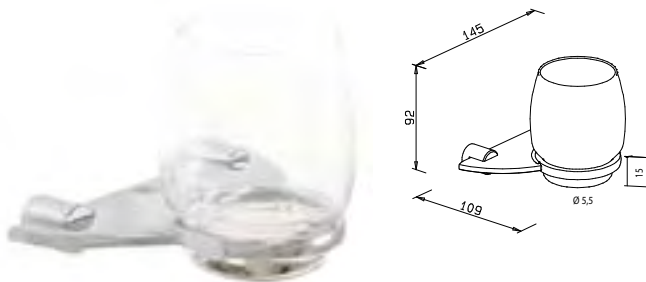

Tumbler and holder
distance between drill holes:
22 – 102 mm
92 x 145 x 109 mm

876410 chrome

Glass tumbler
92 x 76 x 76 mm

601801 clear

601851 frosted