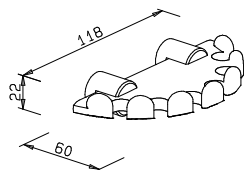

878810 chrome

Replacement pump head

124810 chrome

Replacement bottle -glass-
 incl. pump head
 200 x 66 x 66 mm

124610 chrome

Replacement bottle -glass-
 without pump head
 170 x 66 x 66 mm

128001 frosted

Towel ring
 distance between drill holes:
 22 – 45 mm
 166 x 260 x 52 mm

876810 chrome

Double-bar towel holder
 distance between drill holes:
 22 – 72 mm
 44 x 118 x 453 mm

877010 chrome

Glass shelf 40 cm

incl. wall mount, thickness 6 mm
distance between drill holes:
22 – 370 mm
20 x 400 x 132 mm

877510 chrome

Glass shelf 60 cm

incl. wall mount, thickness 6 mm
distance between drill holes:
22 – 450 mm
20 x 600 x 137 mm

877210 chrome

Replacement wall mount

1 piece
20 x 20 x 25 mm

128110 chrome

Tooth brush holder with hooks

distance between drill holes:
22 – 75 mm
22 x 118 x 60 mm

876310 chrome

Bath towel rail 64,8 cm

distance between drill holes:
22 – 630 mm
36 x 648 x 58 mm

876910 chrome

Bath towel rail 85 cm

distance between drill holes:
22 – 830 mm
34 x 850 x 59 mm