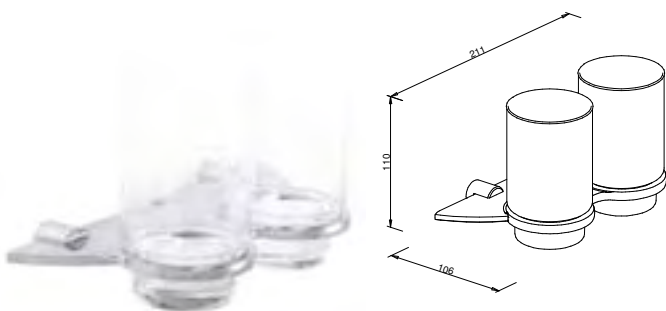

Tumbler and holder
 distance between drill holes:
 22 – 102 mm
 with additional plastic
 insert for glass protection
 110 x 145 x 109 mm

876110 chrome

Glass tumbler
 110 x 66 x 66 mm

122801 clear

Tumbler and holder
 distance between drill holes:
 22 – 102 mm
 92 x 145 x 109 mm

876410 chrome

Glass tumbler
 92 x 76 x 76 mm

601801 clear

601851 frosted

Twin tumblers and holder
 distance between drill holes:
 22 – 162 mm
 with additional plastic
 insert for glass protection
 110 x 211 x 106 mm

121351 frosted

Liquid soap dispenser
 glass bottle 200 ml
 distance between drill holes:
 22 – 102 mm
 with additional plastic
 insert for glass protection
 chrome-plated brass
 pump head
 170 x 145 x 104 mm

876010 chrome

Replacement pump head

124810 chrome

Replacement bottle -glass-
 incl. pump head
 170 x 66 x 66 mm

122910 chrome

Replacement bottle -glass-
 without pump head
 133 x 66 x 66 mm

127951 frosted

Liquid soap dispenser
 glassbottle 165 ml
 distance between drill holes:
 22 – 102 mm
 chrome-plated brass
 pump head
 200 x 145 x 104 mm