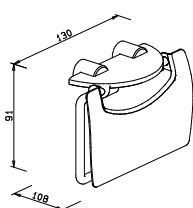

876810 chrome

Double-bar towel holder
 distance between drill holes:
 22 – 72 mm
 44 x 118 x 453 mm

877010 chrome

Glass shelf 40 cm

incl. wall mount, thickness 6 mm
distance between drill holes:
22 – 370 mm
20 x 400 x 132 mm

877510 chrome

Glass shelf 60 cm

incl. wall mount, thickness 6 mm
distance between drill holes:
22 – 450 mm
20 x 600 x 137 mm

877210 chrome

Replacement wall mount

1 piece
20 x 20 x 25 mm

128110 chrome

Tooth brush holder with hooks

distance between drill holes:
22 – 75 mm
22 x 118 x 60 mm

876310 chrome

Bath towel rail 64,8 cm

distance between drill holes:
22 – 630 mm
36 x 648 x 58 mm

876910 chrome

Bath towel rail 85 cm

distance between drill holes:
22 – 830 mm
34 x 850 x 59 mm

879210 chrome

Toilet roll holder

with lid
distance between drill holes:
22 – 45 mm
91 x 130 x 108 mm

877910 chrome

Spare toilet roll holder

for one toilet roll
chrome-plated ABS
35 x 35 x 112 mm

840310 chrome