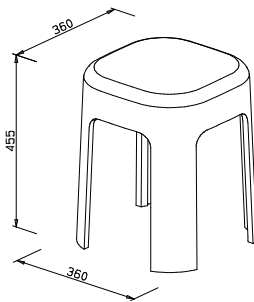

large  
self-adhesive  
2 pieces  
50 x 44 x 25 mm

**300241** white

**Wall hook**

small  
concealed screws  
incl. fixings  
packing unit: 5 pcs.  
50 x 50 x 50 mm

**358341** white

**Y-Hook**

double hook  
concealed screws  
incl. fixings  
packing unit: 5 pcs.  
50 x 50 x 55 mm

**358441** white

**Pedal bin**

capacity 3 l  
flame resistant  
260 x 180 x 265 mm

**160641** white

**Inset**

flame resistant  
205 x 160 x 160 mm

**161751** mineral white

**Pedal bin**

capacity 3,3 l,  
with inside bin  
250 x 185 x 210 mm

**288641** white

**Mini bin**

capacity 4,5 l  
Push!  
open max. 14 cm  
305 x 190 x 190 mm

**289364** mineral white

**Mini bin**

capacity 5 l  
Swing!  
310 x 180 x 180 mm

**289541** white

**Stool**

max load: 120 kg  
455 x 360 x 360 mm

**289841** white

RD 1406 Valid from 1.8.2008 until further notice. Errors and omissions excepted.