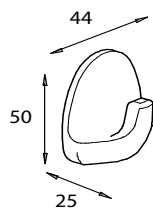

### Squeegee „Smarty“

without holder  
87 x 280 x 25 mm

**022106** grey/white  
**022189** dark grey/white

### Holder for „Smarty“ squeegee

with lever suction pad  
suitable for smooth surfaces  
no need to drill new holes  
no adhesive  
55 x 87 x 44 mm

**022564** mineral white

### Squeegee „Smarty“ Display

antibacterial plastic  
multifunctional  
12 pcs. per display unit  
87 x 280 x 25 mm

**022406** grey/white  
**022489** dark grey/white  
**022420** assorted colours

**Hook**

large  
self-adhesive  
2 pieces  
50 x 44 x 25 mm

**300241** white

**Wall hook**

small  
concealed screws  
incl. fixings  
packing unit: 5 pcs.  
50 x 50 x 50 mm

**358341** white

**Y-Hook**

double hook  
concealed screws  
incl. fixings  
packing unit: 5 pcs.  
50 x 50 x 55 mm