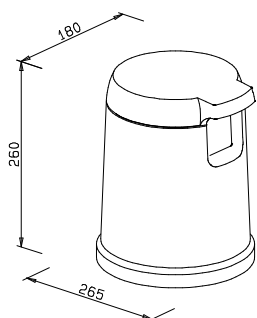

### Holder for „Smarty“ squeegee

with lever suction pad  
suitable for smooth surfaces  
no need to drill new holes  
no adhesive  
55 x 87 x 44 mm

**022564** mineral white

large  
self-adhesive  
2 pieces  
50 x 44 x 25 mm

**300241** white

**Wall hook**

small  
concealed screws  
incl. fixings  
packing unit: 5 pcs.  
50 x 50 x 50 mm

**358341** white

**Y-Hook**

double hook  
concealed screws  
incl. fixings  
packing unit: 5 pcs.  
50 x 50 x 55 mm

**358441** white

**Pedal bin**

capacity 3 l  
flame resistant  
260 x 180 x 265 mm

**160641** white

**Inset**

flame resistant  
205 x 160 x 160 mm

**161751** mineral white

**Pedal bin**

capacity 3,3 l,  
with inside bin  
250 x 185 x 210 mm

**288641** white

**Mini bin**

capacity 4,5 l  
Push!  
open max. 14 cm  
305 x 190 x 190 mm

**289364** mineral white

**Mini bin**

capacity 5 l  
Swing!  
310 x 180 x 180 mm