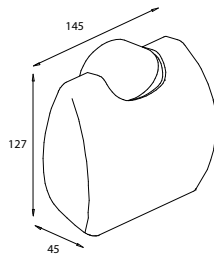

## Diversity

Finishing touches in plastic

Wide range of toilet brushes, bins, squeegee and bath tray etc.

In various colours

High-quality plastic, food safe

**Toilet roll holder**  
left or right mounting  
130 x 170 x 38 mm

**285041** white

**Toilet roll holder**  
for appropriate tiling  
packing unit: 5 pcs.  
28 x 145 x 28 mm

**209200** white

**Toilet roll holder**  
127 x 145 x 45 mm

**257941** white

**Toilet roll holder**  
with moist tissue box  
205 x 160 x 110 mm

capacity 3,3 l,  
with inside bin  
250 x 185 x 210 mm

**288641** white

**Mini bin**

capacity 4,5 l  
Push!  
open max. 14 cm  
305 x 190 x 190 mm

**289364** mineral white

**Mini bin**

capacity 5 l  
Swing!  
310 x 180 x 180 mm

**289541** white

**Stool**

max load: 120 kg  
455 x 360 x 360 mm

**289841** white

RD 1406 Valid from 1.8.2008 until further notice. Errors and omissions excepted.