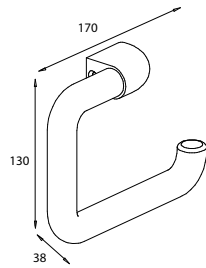

## Diversity

Finishing touches in plastic

Wide range of toilet brushes, bins, squeegee and bath tray etc.

In various colours

High-quality plastic, food safe

**Toilet roll holder**  
left or right mounting  
130 x 170 x 38 mm

**285041** white

**Toilet roll holder**  
for appropriate tiling  
packing unit: 5 pcs.  
28 x 145 x 28 mm

**209200** white

**Toilet roll holder**  
127 x 145 x 45 mm

**257941** white

**Toilet roll holder**  
with moist tissue box  
205 x 160 x 110 mm

**288941** white

**Spare toilet roll holder**  
chrome plated ABS  
for 1 toilet roll  
35 x 35 x 112 mm

**840310** chrome

### Holder for „Smarty“ squeegee

with lever suction pad  
suitable for smooth surfaces  
no need to drill new holes  
no adhesive  
55 x 87 x 44 mm

**022564** mineral white