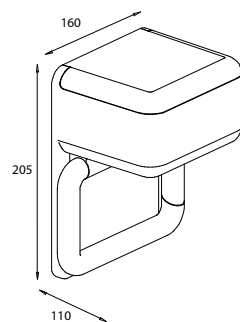

## Diversity

Finishing touches in plastic

Wide range of toilet brushes, bins, squeegee and bath tray etc.

In various colours

High-quality plastic, food safe

**Toilet roll holder**  
left or right mounting  
130 x 170 x 38 mm

**285041** white

**Toilet roll holder**  
for appropriate tiling  
packing unit: 5 pcs.  
28 x 145 x 28 mm

**209200** white

**Toilet roll holder**  
127 x 145 x 45 mm

**257941** white

**Toilet roll holder**  
with moist tissue box  
205 x 160 x 110 mm