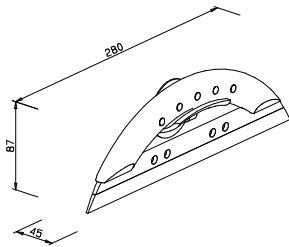

### Nail brush

with holder  
wall mounting / free standing  
127 x 50 x 48 mm

**094341** white  
**094346** beige  
**094378** navy blue

### Squeegee „Smarty“

with holder  
antibacterial plastic  
multifunctional  
87 x 280 x 45 mm

**022906** grey/white