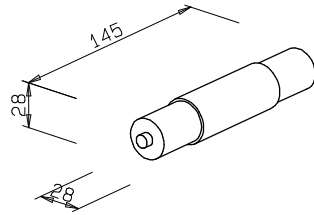

## Diversity

Finishing touches in plastic

Wide range of toilet brushes, bins, squeegee and bath tray etc.

In various colours

High-quality plastic, food safe

**Toilet roll holder**  
left or right mounting  
130 x 170 x 38 mm

**285041** white

**Toilet roll holder**  
for appropriate tiling  
packing unit: 5 pcs.  
28 x 145 x 28 mm

**209200** white

**Toilet roll holder**  
127 x 145 x 45 mm

**257941** white

**Toilet roll holder**  
with moist tissue box  
205 x 160 x 110 mm

**288941** white

**Spare toilet roll holder**  
chrome plated ABS  
for 1 toilet roll  
35 x 35 x 112 mm

**840310** chrome

capacity 3,3 l,  
with inside bin  
250 x 185 x 210 mm

**288641** white

**Mini bin**

capacity 4,5 l  
Push!  
open max. 14 cm  
305 x 190 x 190 mm

**289364** mineral white

**Mini bin**

capacity 5 l  
Swing!  
310 x 180 x 180 mm