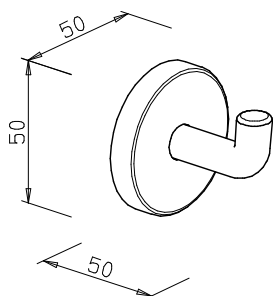

### Holder for „Smarty“ squeegee

with lever suction pad  
suitable for smooth surfaces  
no need to drill new holes  
no adhesive  
55 x 87 x 44 mm

**022564** mineral white

### Squeegee „Smarty“ Display

antibacterial plastic  
multifunctional  
12 pcs. per display unit  
87 x 280 x 25 mm

**022406** grey/white  
**022489** dark grey/white  
**022420** assorted colours

**Hook**

large  
self-adhesive  
2 pieces  
50 x 44 x 25 mm

**300241** white

**Wall hook**

small  
concealed screws  
incl. fixings  
packing unit: 5 pcs.  
50 x 50 x 50 mm

**358341** white

**Y-Hook**

double hook  
concealed screws  
incl. fixings  
packing unit: 5 pcs.  
50 x 50 x 55 mm

capacity 3,3 l,  
with inside bin  
250 x 185 x 210 mm

**288641** white

**Mini bin**

capacity 4,5 l  
Push!  
open max. 14 cm  
305 x 190 x 190 mm

**289364** mineral white

**Mini bin**

capacity 5 l  
Swing!  
310 x 180 x 180 mm