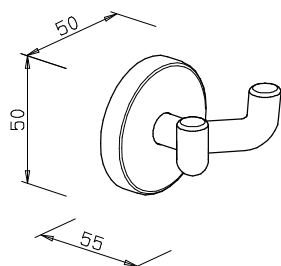

### Holder for „Smarty“ squeegee

with lever suction pad  
suitable for smooth surfaces  
no need to drill new holes  
no adhesive  
55 x 87 x 44 mm

**022564** mineral white

large  
self-adhesive  
2 pieces  
50 x 44 x 25 mm

**300241** white

**Wall hook**

small  
concealed screws  
incl. fixings  
packing unit: 5 pcs.  
50 x 50 x 50 mm

**358341** white

**Y-Hook**

double hook  
concealed screws  
incl. fixings  
packing unit: 5 pcs.  
50 x 50 x 55 mm

**358441** white

**Pedal bin**

capacity 3 l  
flame resistant  
260 x 180 x 265 mm

**160641** white

**Inset**

flame resistant  
205 x 160 x 160 mm

**161751** mineral white

**Pedal bin**

capacity 3,3 l,  
with inside bin  
250 x 185 x 210 mm

**288641** white

**Mini bin**

capacity 4,5 l  
Push!  
open max. 14 cm  
305 x 190 x 190 mm

**289364** mineral white

**Mini bin**

capacity 5 l  
Swing!  
310 x 180 x 180 mm