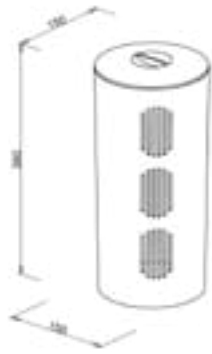

## Diversity

Finishing touches in plastic

Wide range of toilet brushes, bins, squeegee and bath tray etc.

In various colours

High-quality plastic, food safe

**Toilet roll holder**  
left or right mounting  
130 x 170 x 38 mm

**285041** white

**Toilet roll holder**  
for appropriate tiling  
packing unit: 5 pcs.  
28 x 145 x 28 mm

**209200** white

**Toilet roll holder**  
127 x 145 x 45 mm

**257941** white

**Toilet roll holder**  
with moist tissue box  
205 x 160 x 110 mm

**288941** white

**Spare toilet roll holder**  
chrome plated ABS  
for 1 toilet roll  
35 x 35 x 112 mm

**840310** chrome