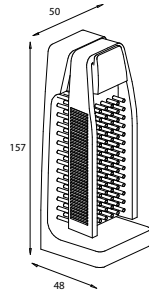

**285041** white

**Toilet roll holder**  
for appropriate tiling  
packing unit: 5 pcs.  
28 x 145 x 28 mm

**209200** white

**Toilet roll holder**  
127 x 145 x 45 mm

**257941** white

**Toilet roll holder**  
with moist tissue box  
205 x 160 x 110 mm

**288941** white

**Spare toilet roll holder**  
chrome plated ABS  
for 1 toilet roll  
35 x 35 x 112 mm

**840310** chrome

### Nail brush

with holder  
wall mounting / free standing  
127 x 50 x 48 mm

**094341** white  
**094346** beige  
**094378** navy blue

capacity 3,3 l,  
with inside bin  
250 x 185 x 210 mm

**288641** white

**Mini bin**

capacity 4,5 l  
Push!  
open max. 14 cm  
305 x 190 x 190 mm

**289364** mineral white

**Mini bin**

capacity 5 l  
Swing!  
310 x 180 x 180 mm