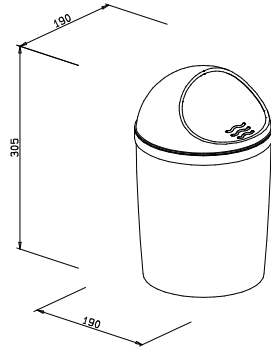

large  
self-adhesive  
2 pieces  
50 x 44 x 25 mm

**300241** white

**Wall hook**

small  
concealed screws  
incl. fixings  
packing unit: 5 pcs.  
50 x 50 x 50 mm

**358341** white

**Y-Hook**

double hook  
concealed screws  
incl. fixings  
packing unit: 5 pcs.  
50 x 50 x 55 mm

**358441** white

**Pedal bin**

capacity 3 l  
flame resistant  
260 x 180 x 265 mm

**160641** white

**Inset**

flame resistant  
205 x 160 x 160 mm

**161751** mineral white

**Pedal bin**

capacity 3,3 l,  
with inside bin  
250 x 185 x 210 mm

**288641** white

**Mini bin**

capacity 4,5 l  
Push!  
open max. 14 cm  
305 x 190 x 190 mm

**289364** mineral white

**Mini bin**

capacity 5 l  
Swing!  
310 x 180 x 180 mm

**289541** white

**Stool**

max load: 120 kg  
455 x 360 x 360 mm

**289841** white

RD 1406 Valid from 1.8.2008 until further notice. Errors and omissions excepted.