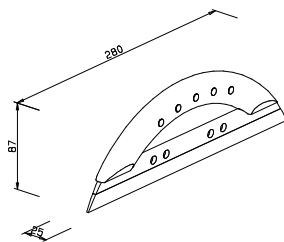

### Nail brush

with holder  
wall mounting / free standing  
127 x 50 x 48 mm

**094341** white  
**094346** beige  
**094378** navy blue

### Replacement nail brush

112 x 40 x 32 mm

**094141** white  
**094146** beige  
**094178** navy blue

### Squeegee „Smarty“

with holder  
antibacterial plastic  
multifunctional  
87 x 280 x 45 mm

**022906** grey/white

### Squeegee „Smarty“

without holder  
87 x 280 x 25 mm

**022106** grey/white  
**022189** dark grey/white