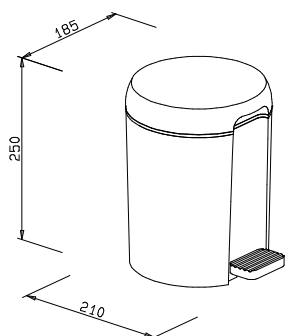

large  
self-adhesive  
2 pieces  
50 x 44 x 25 mm

**300241** white

**Wall hook**

small  
concealed screws  
incl. fixings  
packing unit: 5 pcs.  
50 x 50 x 50 mm

**358341** white

**Y-Hook**

double hook  
concealed screws  
incl. fixings  
packing unit: 5 pcs.  
50 x 50 x 55 mm

**358441** white

**Pedal bin**

capacity 3 l  
flame resistant  
260 x 180 x 265 mm

**160641** white

**Inset**

flame resistant  
205 x 160 x 160 mm

**161751** mineral white

**Pedal bin**

capacity 3,3 l,  
with inside bin  
250 x 185 x 210 mm

**288641** white

**Mini bin**

capacity 4,5 l  
Push!  
open max. 14 cm  
305 x 190 x 190 mm

**289364** mineral white

**Mini bin**

capacity 5 l  
Swing!  
310 x 180 x 180 mm

**289541** white

**Stool**

max load: 120 kg  
455 x 360 x 360 mm

**289841** white

RD 1406 Valid from 1.8.2008 until further notice. Errors and omissions excepted.