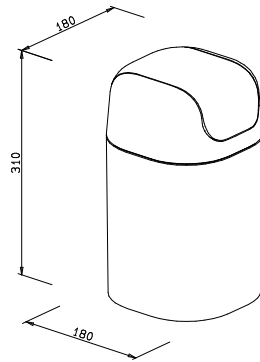

large  
self-adhesive  
2 pieces  
50 x 44 x 25 mm

**300241** white

**Wall hook**

small  
concealed screws  
incl. fixings  
packing unit: 5 pcs.  
50 x 50 x 50 mm

**358341** white

**Y-Hook**

double hook  
concealed screws  
incl. fixings  
packing unit: 5 pcs.  
50 x 50 x 55 mm

**358441** white

**Pedal bin**

capacity 3 l  
flame resistant  
260 x 180 x 265 mm

**160641** white

**Inset**

flame resistant  
205 x 160 x 160 mm

**161751** mineral white

**Pedal bin**

capacity 3,3 l,  
with inside bin  
250 x 185 x 210 mm

**288641** white

**Mini bin**

capacity 4,5 l  
Push!  
open max. 14 cm  
305 x 190 x 190 mm

**289364** mineral white

**Mini bin**

capacity 5 l  
Swing!  
310 x 180 x 180 mm

**289541** white

**Stool**

max load: 120 kg  
455 x 360 x 360 mm

**289841** white

RD 1406 Valid from 1.8.2008 until further notice. Errors and omissions excepted.