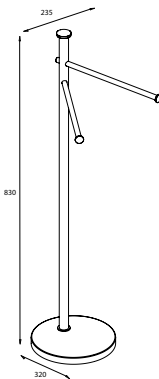

Toilet roll holder
right
110 x 183 x 80 mm
W4908D chrome

* Not available on stock

Measurements: height x width x depth

Toilet roll holder
left
110 x 183 x 80 mm

W4908S chrome

Toilet roll holder
double
45 x 305 x 80 mm

Replacement tumbler
W49520 white
—
Pump head
chrome plated brass
W49530 chrome *

Bar WC
with toilet brush set
and toilet roll holder
wall mount
605 x 205 x 180 mm
CW4923 chrome *

Replacement brush head
bristles, white
CB0157 white

Bar WC
with toilet brush set
and toilet roll holder
standing
750 x 260 x 200 mm
CW4935 chrome *

Replacement brush head
bristles, white
CB0157 white

Bar
with 2 towel holders
standing
830 x 235 x 320 mm
CW4936 chrome *

Bar
with 2 towel holders
standing
835 x 400 x 200 mm
CW4938 chrome *

* Not available on stock

Measurements: height x width x depth

Cloth-hanger
130 x 410 x 80 mm

CW4995 chrome *

Key holder locker
250 x 250 x 55 mm