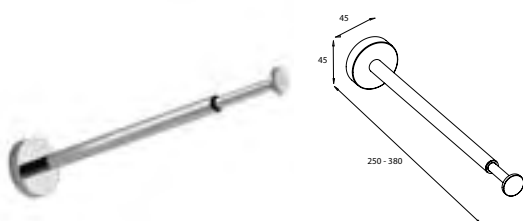

Liquid soap dispenser

185 x 50 x 116 mm

CW4981 chrome

Pump head

chrome plated brass

W49530 chrome *

Liquid soap dispenser

free standing
187 x 70 x 90 mm

CW4980 chrome

Pump head

chrome plated brass

W49530 chrome *

Towel ring

150 x 210 x 80 mm

CW4931 chrome

* Not available on stock

Measurements: height x width x depth

Towel holder
with liquid soap dispenser
170 x 110 x 340 mm

CW4974 chrome *

Replacement glass bottle
without pump head

W49540 chrome *

Towel holder
with liquid soap dispenser
185 x 185 x 340 mm

CW4975 chrome

Pump head
chrome plated brass

W49530 chrome *

Towel holder
extendable
45 x 45 x 250-380 mm

CW4915 chrome

Double towel holder
extendable
45 x 45 x 280-415 mm

CW4914 chrome

Double towel holder
45 x 45 x 340 mm