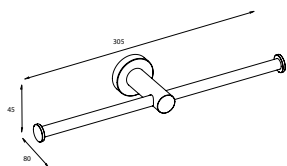

CW4980 chrome

Pump head

chrome plated brass

W49530 chrome *

Towel ring

150 x 210 x 80 mm

CW4931 chrome

* Not available on stock

CW4975 chrome

Pump head
chrome plated brass

W49530 chrome *

Towel holder
extendable
45 x 45 x 250-380 mm

CW4915 chrome

Double towel holder
extendable
45 x 45 x 280-415 mm

CW4914 chrome

Double towel holder
45 x 45 x 340 mm

Towel holder 63,5 cm
45 x 635 x 80 mm
CW4911 chrome

Towel holder 48,5 cm
45 x 485 x 80 mm
CW4910 chrome *

Towel holder 83,5 cm
45 x 835 x 80 mm
CW4912 chrome *

Towel rack
45 x 495 x 265 mm
CW4987 chrome *

Toilet roll holder
right
110 x 183 x 80 mm
W4908D chrome

* Not available on stock

Measurements: height x width x depth

Toilet roll holder
left
110 x 183 x 80 mm

W4908S chrome

Toilet roll holder
double
45 x 305 x 80 mm