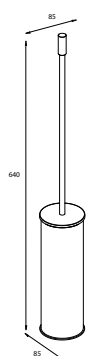

CW4980 chrome

Pump head

chrome plated brass

W49530 chrome *

Towel ring

150 x 210 x 80 mm

CW4931 chrome

* Not available on stock

Toilet roll holder
right
110 x 183 x 80 mm
W4908D chrome

* Not available on stock

Measurements: height x width x depth

Toilet roll holder
left
110 x 183 x 80 mm

W4908S chrome

Toilet roll holder
double
45 x 305 x 80 mm

CW4990 chrome

Toilet brush set
bristles, white
metal handle
465 x 85 x 118 mm

CW4962 chrome *

Replacement toilet brush
bristles, white

W49580 chrome

Replacement toilet brush head
bristles, white

CB0157 white

Toilet brush set
bristles, white
metal handle
standing
with extra long handle
640 x 85 x 85 mm

CW4960 chrome

Replacement toilet brush
bristles, white

W495890 chrome

Replacement toilet brush head
Bristles, white