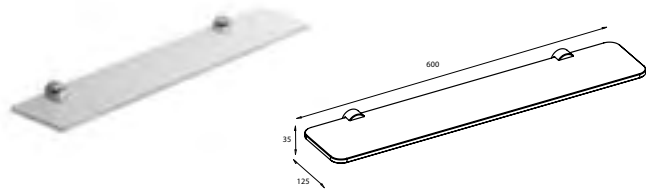

CW4980 chrome

Pump head

chrome plated brass

W49530 chrome *

Towel ring

150 x 210 x 80 mm

CW4931 chrome

* Not available on stock

Measurements: height x width x depth

Towel holder
with liquid soap dispenser
170 x 110 x 340 mm

CW4974 chrome *

Replacement glass bottle
without pump head

W49540 chrome *

Towel holder
with liquid soap dispenser
185 x 185 x 340 mm

CW4975 chrome

Pump head
chrome plated brass

W49530 chrome *

Towel holder
extendable
45 x 45 x 250-380 mm

CW4915 chrome

Double towel holder
extendable
45 x 45 x 280-415 mm

CW4914 chrome

Double towel holder
45 x 45 x 340 mm

CW4913 chrome

Glass shelf 60 cm
incl. wall mount
35 x 600 x 125 mm
CW4916 chrome

Replacement wall mount
1 piece
W49PZ0 chrome *

Hook
45 x 45 x 40 mm
CW4917 chrome

Towel holder 33,5 cm
45 x 335 x 80 mm
CW4909 chrome