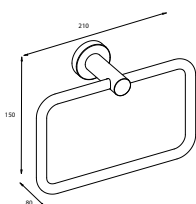

Tumbler and holder

holder removable
97 x 70 x 105 mm

CW4902 chrome

Replacement holder

W49520 white

Soap dish

45 x 140 x 110 mm

CW4901 chrome

Liquid soap dispenser

185 x 50 x 116 mm

CW4981 chrome

Pump head

chrome plated brass

W49530 chrome *

Liquid soap dispenser

free standing
187 x 70 x 90 mm

CW4980 chrome

Pump head

chrome plated brass

W49530 chrome *

Towel ring

150 x 210 x 80 mm

CW4931 chrome

* Not available on stock

Measurements: height x width x depth

Towel holder
with liquid soap dispenser
170 x 110 x 340 mm

CW4974 chrome *

Replacement glass bottle
without pump head

W49540 chrome *

Towel holder
with liquid soap dispenser
185 x 185 x 340 mm