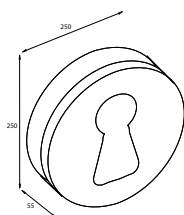

CW4980 chrome

Pump head

chrome plated brass

W49530 chrome *

Towel ring

150 x 210 x 80 mm

CW4931 chrome

* Not available on stock

Toilet roll holder
right
110 x 183 x 80 mm
W4908D chrome

* Not available on stock

Measurements: height x width x depth

Toilet roll holder
left
110 x 183 x 80 mm

W4908S chrome

Toilet roll holder
double
45 x 305 x 80 mm

Bar WC
with toilet brush set
and toilet roll holder
standing
750 x 260 x 200 mm
CW4935 chrome *

Replacement brush head
bristles, white
CB0157 white

Bar
with 2 towel holders
standing
830 x 235 x 320 mm
CW4936 chrome *

Bar
with 2 towel holders
standing
835 x 400 x 200 mm
CW4938 chrome *

* Not available on stock

Measurements: height x width x depth

Cloth-hanger
130 x 410 x 80 mm

CW4995 chrome *

Key holder locker
250 x 250 x 55 mm