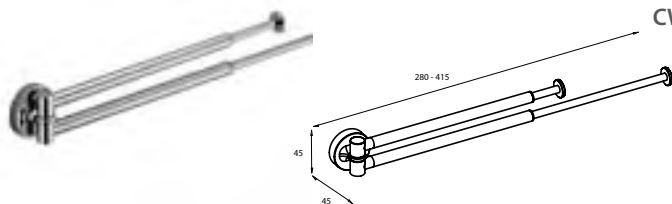

CW4980 chrome

Pump head

chrome plated brass

W49530 chrome *

Towel ring

150 x 210 x 80 mm

CW4931 chrome

* Not available on stock

Measurements: height x width x depth

Towel holder
with liquid soap dispenser
170 x 110 x 340 mm

CW4974 chrome *

Replacement glass bottle
without pump head

W49540 chrome *

Towel holder
with liquid soap dispenser
185 x 185 x 340 mm

CW4975 chrome

Pump head
chrome plated brass

W49530 chrome *

Towel holder
extendable
45 x 45 x 250-380 mm

CW4915 chrome

Double towel holder
extendable
45 x 45 x 280-415 mm

CW4914 chrome

Double towel holder
45 x 45 x 340 mm

CW4913 chrome

Glass shelf 60 cm
incl. wall mount
35 x 600 x 125 mm
CW4916 chrome

Replacement wall mount
1 piece
W49PZ0 chrome *

Hook
45 x 45 x 40 mm
CW4917 chrome

Towel holder 33,5 cm
45 x 335 x 80 mm
CW4909 chrome