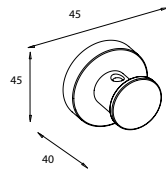

Hook
45 x 45 x 40 mm
CW4917 chrome