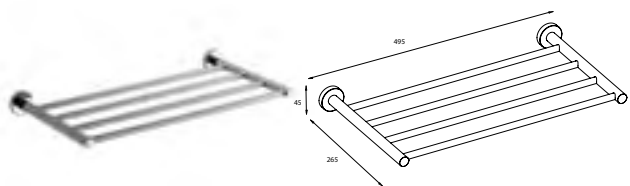

Towel rack
45 x 495 x 265 mm
CW4987 chrome *

Toilet roll holder
right
110 x 183 x 80 mm
W4908D chrome

* Not available on stock

Measurements: height x width x depth