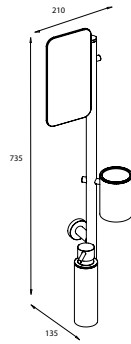

Toilet roll holder
right
110 x 183 x 80 mm
W4908D chrome

* Not available on stock

Measurements: height x width x depth

Toilet roll holder
left
110 x 183 x 80 mm

W4908S chrome

Toilet roll holder
double
45 x 305 x 80 mm

Toilet brush set
bristles, white
metal handle
standing
with extra long handle
640 x 85 x 85 mm

CW4960 chrome

Replacement toilet brush
bristles, white

W495890 chrome

Replacement toilet brush head
Bristles, white

CB0157 white

Toilet brush set
bristles, white
metal handle standing
465 x 85 x 85 mm

CW4961 chrome

Replacement toilet brush
bristles, white

W49580 chrome

Replacement brush head
bristles, white

CB0157 white

Bar washstand
with liquid soap dispenser,
tooth brush holder and mirror
wall mount
735 x 210 x 135 mm
CW4924 chrome *

Replacement tumbler
W49520 white
—
Pump head
chrome plated brass
W49530 chrome *

Bar WC
with toilet brush set
and toilet roll holder
wall mount
605 x 205 x 180 mm
CW4923 chrome *

Replacement brush head
bristles, white
CB0157 white