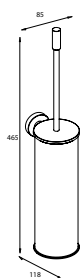

CW4980 chrome

Pump head

chrome plated brass

W49530 chrome *

Towel ring

150 x 210 x 80 mm

CW4931 chrome

* Not available on stock

Towel holder 63,5 cm
45 x 635 x 80 mm
CW4911 chrome

Towel holder 48,5 cm
45 x 485 x 80 mm
CW4910 chrome *

Towel holder 83,5 cm
45 x 835 x 80 mm
CW4912 chrome *

Towel rack
45 x 495 x 265 mm
CW4987 chrome *

Toilet roll holder
right
110 x 183 x 80 mm
W4908D chrome

* Not available on stock

Measurements: height x width x depth

Toilet roll holder
left
110 x 183 x 80 mm

W4908S chrome

Toilet roll holder
double
45 x 305 x 80 mm

CW4990 chrome

Toilet brush set
bristles, white
metal handle
465 x 85 x 118 mm

CW4962 chrome *

Replacement toilet brush
bristles, white

W49580 chrome

Replacement toilet brush head
bristles, white

CB0157 white