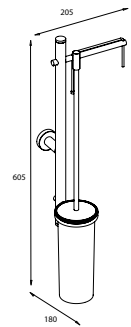

Toilet roll holder
right
110 x 183 x 80 mm
W4908D chrome

* Not available on stock

Measurements: height x width x depth

Toilet roll holder
left
110 x 183 x 80 mm

W4908S chrome

Toilet roll holder
double
45 x 305 x 80 mm

CB0157 white

Toilet brush set
bristles, white
metal handle standing
465 x 85 x 85 mm

CW4961 chrome

Replacement toilet brush
bristles, white

W49580 chrome

Replacement brush head
bristles, white

CB0157 white

Bar washstand
with liquid soap dispenser,
tooth brush holder and mirror
wall mount
735 x 210 x 135 mm
CW4924 chrome *

Replacement tumbler
W49520 white
—
Pump head
chrome plated brass
W49530 chrome *

Bar WC
with toilet brush set
and toilet roll holder
wall mount
605 x 205 x 180 mm
CW4923 chrome *

Replacement brush head
bristles, white
CB0157 white

Bar WC
with toilet brush set
and toilet roll holder
standing
750 x 260 x 200 mm
CW4935 chrome *

Replacement brush head
bristles, white
CB0157 white

Bar
with 2 towel holders
standing
830 x 235 x 320 mm
CW4936 chrome *