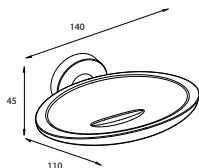

Tumbler and holder

holder removable
97 x 70 x 105 mm

CW4902 chrome

Replacement holder

W49520 white

Soap dish

45 x 140 x 110 mm

CW4901 chrome

Liquid soap dispenser

185 x 50 x 116 mm

CW4981 chrome

Pump head

chrome plated brass

W49530 chrome *

Liquid soap dispenser

free standing
187 x 70 x 90 mm

CW4980 chrome

Pump head

chrome plated brass

W49530 chrome *

Towel ring

150 x 210 x 80 mm

CW4931 chrome

* Not available on stock

Measurements: height x width x depth

Towel holder
with liquid soap dispenser
170 x 110 x 340 mm

CW4974 chrome *

Replacement glass bottle
without pump head

W49540 chrome *

Towel holder
with liquid soap dispenser
185 x 185 x 340 mm