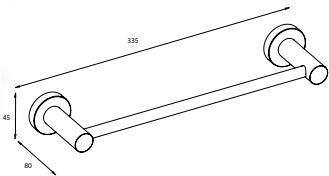

Measurements: height x width x depth

Towel holder
with liquid soap dispenser
170 x 110 x 340 mm

CW4974 chrome *

Replacement glass bottle
without pump head

W49540 chrome *

Towel holder
with liquid soap dispenser
185 x 185 x 340 mm

CW4975 chrome

Pump head
chrome plated brass

W49530 chrome *

Towel holder
extendable
45 x 45 x 250-380 mm

CW4915 chrome

Double towel holder
extendable
45 x 45 x 280-415 mm

CW4914 chrome

Double towel holder
45 x 45 x 340 mm

CW4913 chrome

Glass shelf 60 cm
incl. wall mount
35 x 600 x 125 mm
CW4916 chrome

Replacement wall mount
1 piece
W49PZ0 chrome *

Hook
45 x 45 x 40 mm
CW4917 chrome

Towel holder 33,5 cm
45 x 335 x 80 mm
CW4909 chrome

Toilet roll holder
right
110 x 183 x 80 mm
W4908D chrome

* Not available on stock

Measurements: height x width x depth

Toilet roll holder
left
110 x 183 x 80 mm

W4908S chrome

Toilet roll holder
double
45 x 305 x 80 mm