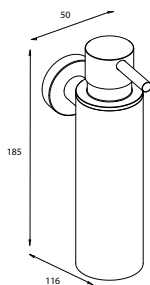

Tumbler and holder

holder removable
97 x 70 x 105 mm

CW4902 chrome

Replacement holder

W49520 white

Soap dish

45 x 140 x 110 mm

CW4901 chrome

Liquid soap dispenser

185 x 50 x 116 mm

CW4981 chrome

Pump head

chrome plated brass

W49530 chrome *

Liquid soap dispenser

free standing
187 x 70 x 90 mm

CW4980 chrome

Pump head

chrome plated brass

W49530 chrome *

Towel ring

150 x 210 x 80 mm

CW4931 chrome

* Not available on stock

Measurements: height x width x depth

Towel holder
with liquid soap dispenser
170 x 110 x 340 mm

CW4974 chrome *

Replacement glass bottle
without pump head

W49540 chrome *

Towel holder
with liquid soap dispenser
185 x 185 x 340 mm