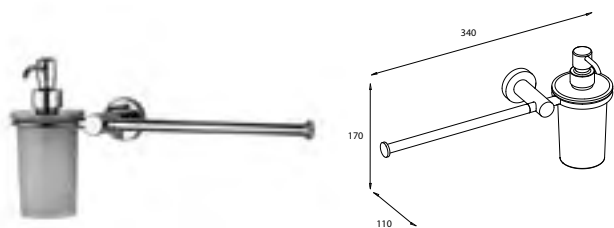

Liquid soap dispenser

185 x 50 x 116 mm

CW4981 chrome

Pump head

chrome plated brass

W49530 chrome *

Liquid soap dispenser

free standing
187 x 70 x 90 mm

CW4980 chrome

Pump head

chrome plated brass

W49530 chrome *

Towel ring

150 x 210 x 80 mm

CW4931 chrome

* Not available on stock

Measurements: height x width x depth

Towel holder
with liquid soap dispenser
170 x 110 x 340 mm

CW4974 chrome *

Replacement glass bottle
without pump head

W49540 chrome *

Towel holder
with liquid soap dispenser
185 x 185 x 340 mm

CW4975 chrome

Pump head
chrome plated brass

W49530 chrome *

Towel holder
extendable
45 x 45 x 250-380 mm

CW4915 chrome

Double towel holder
extendable
45 x 45 x 280-415 mm

CW4914 chrome

Double towel holder
45 x 45 x 340 mm