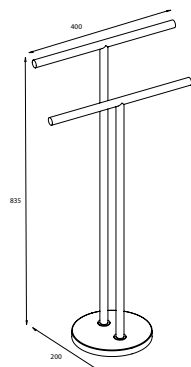

Toilet roll holder
right
110 x 183 x 80 mm
W4908D chrome

* Not available on stock

Measurements: height x width x depth

Toilet roll holder
left
110 x 183 x 80 mm

W4908S chrome

Toilet roll holder
double
45 x 305 x 80 mm

Replacement tumbler
W49520 white
—
Pump head
chrome plated brass
W49530 chrome *

Bar WC
with toilet brush set
and toilet roll holder
wall mount
605 x 205 x 180 mm
CW4923 chrome *

Replacement brush head
bristles, white
CB0157 white

Bar WC
with toilet brush set
and toilet roll holder
standing
750 x 260 x 200 mm
CW4935 chrome *

Replacement brush head
bristles, white
CB0157 white

Bar
with 2 towel holders
standing
830 x 235 x 320 mm
CW4936 chrome *

Bar
with 2 towel holders
standing
835 x 400 x 200 mm
CW4938 chrome *

* Not available on stock

Measurements: height x width x depth

Cloth-hanger
130 x 410 x 80 mm

CW4995 chrome *

Key holder locker
250 x 250 x 55 mm