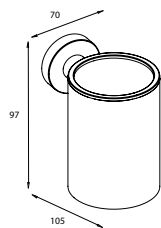

Tumbler and holder

holder removable
97 x 70 x 105 mm

CW4902 chrome

Replacement holder

W49520 white

Soap dish

45 x 140 x 110 mm

CW4901 chrome

Liquid soap dispenser

185 x 50 x 116 mm

CW4981 chrome

Pump head

chrome plated brass

W49530 chrome *

Liquid soap dispenser

free standing
187 x 70 x 90 mm

CW4980 chrome

Pump head

chrome plated brass

W49530 chrome *

Towel ring

150 x 210 x 80 mm

CW4931 chrome

* Not available on stock

Measurements: height x width x depth

Towel holder
with liquid soap dispenser
170 x 110 x 340 mm

CW4974 chrome *

Replacement glass bottle
without pump head

W49540 chrome *

Towel holder
with liquid soap dispenser
185 x 185 x 340 mm