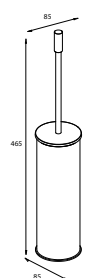

Toilet roll holder
right
110 x 183 x 80 mm
W4908D chrome

* Not available on stock

Measurements: height x width x depth

Toilet roll holder
left
110 x 183 x 80 mm

W4908S chrome

Toilet roll holder
double
45 x 305 x 80 mm

CW4990 chrome

Toilet brush set
bristles, white
metal handle
465 x 85 x 118 mm

CW4962 chrome *

Replacement toilet brush
bristles, white

W49580 chrome

Replacement toilet brush head
bristles, white

CB0157 white

Toilet brush set
bristles, white
metal handle
standing
with extra long handle
640 x 85 x 85 mm

CW4960 chrome

Replacement toilet brush
bristles, white

W495890 chrome

Replacement toilet brush head
Bristles, white

CB0157 white

Toilet brush set
bristles, white
metal handle standing
465 x 85 x 85 mm

CW4961 chrome

Replacement toilet brush
bristles, white

W49580 chrome

Replacement brush head
bristles, white

CB0157 white

Bar washstand
with liquid soap dispenser,
tooth brush holder and mirror
wall mount
735 x 210 x 135 mm
CW4924 chrome *