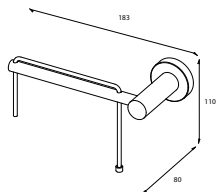

Measurements: height x width x depth

Towel holder
with liquid soap dispenser
170 x 110 x 340 mm

CW4974 chrome *

Replacement glass bottle
without pump head

W49540 chrome *

Towel holder
with liquid soap dispenser
185 x 185 x 340 mm

CW4913 chrome

Glass shelf 60 cm
incl. wall mount
35 x 600 x 125 mm
CW4916 chrome

Replacement wall mount
1 piece
W49PZ0 chrome *

Hook
45 x 45 x 40 mm
CW4917 chrome

Towel holder 33,5 cm
45 x 335 x 80 mm
CW4909 chrome

Towel holder 63,5 cm
45 x 635 x 80 mm
CW4911 chrome

Towel holder 48,5 cm
45 x 485 x 80 mm
CW4910 chrome *

Towel holder 83,5 cm
45 x 835 x 80 mm
CW4912 chrome *

Towel rack
45 x 495 x 265 mm
CW4987 chrome *

Toilet roll holder
right
110 x 183 x 80 mm
W4908D chrome

* Not available on stock

Measurements: height x width x depth

Toilet roll holder
left
110 x 183 x 80 mm

W4908S chrome

Toilet roll holder
double
45 x 305 x 80 mm