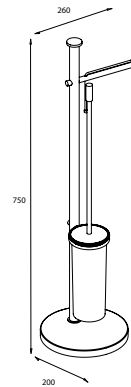

Toilet roll holder
right
110 x 183 x 80 mm
W4908D chrome

* Not available on stock

Measurements: height x width x depth

Toilet roll holder
left
110 x 183 x 80 mm

W4908S chrome

Toilet roll holder
double
45 x 305 x 80 mm

Toilet brush set
bristles, white
metal handle
standing
with extra long handle
640 x 85 x 85 mm

CW4960 chrome

Replacement toilet brush
bristles, white

W495890 chrome

Replacement toilet brush head
Bristles, white

CB0157 white

Toilet brush set
bristles, white
metal handle standing
465 x 85 x 85 mm

CW4961 chrome

Replacement toilet brush
bristles, white

W49580 chrome

Replacement brush head
bristles, white

CB0157 white

Bar washstand
with liquid soap dispenser,
tooth brush holder and mirror
wall mount
735 x 210 x 135 mm
CW4924 chrome *

Replacement tumbler
W49520 white
—
Pump head
chrome plated brass
W49530 chrome *

Bar WC
with toilet brush set
and toilet roll holder
wall mount
605 x 205 x 180 mm
CW4923 chrome *

Replacement brush head
bristles, white
CB0157 white