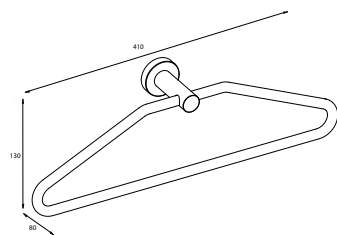

Toilet roll holder
right
110 x 183 x 80 mm
W4908D chrome

* Not available on stock

Measurements: height x width x depth

Toilet roll holder
left
110 x 183 x 80 mm

W4908S chrome

Toilet roll holder
double
45 x 305 x 80 mm

Replacement tumbler
W49520 white
—
Pump head
chrome plated brass
W49530 chrome *

Bar WC
with toilet brush set
and toilet roll holder
wall mount
605 x 205 x 180 mm
CW4923 chrome *

Replacement brush head
bristles, white
CB0157 white

Bar WC
with toilet brush set
and toilet roll holder
standing
750 x 260 x 200 mm
CW4935 chrome *

Replacement brush head
bristles, white
CB0157 white

Bar
with 2 towel holders
standing
830 x 235 x 320 mm
CW4936 chrome *

Bar
with 2 towel holders
standing
835 x 400 x 200 mm
CW4938 chrome *

* Not available on stock

Measurements: height x width x depth

Cloth-hanger
130 x 410 x 80 mm

CW4995 chrome *

Key holder locker
250 x 250 x 55 mm