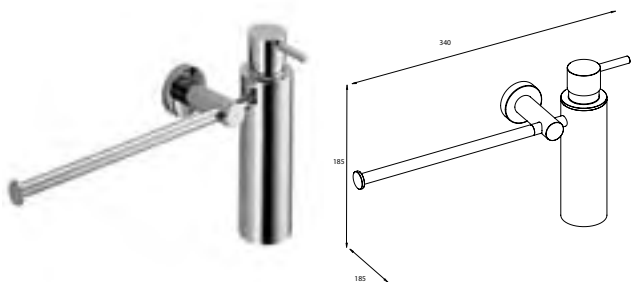

Liquid soap dispenser

185 x 50 x 116 mm

CW4981 chrome

Pump head

chrome plated brass

W49530 chrome *

Liquid soap dispenser

free standing
187 x 70 x 90 mm

CW4980 chrome

Pump head

chrome plated brass

W49530 chrome *

Towel ring

150 x 210 x 80 mm

CW4931 chrome

* Not available on stock

Measurements: height x width x depth

Towel holder
with liquid soap dispenser
170 x 110 x 340 mm

CW4974 chrome *

Replacement glass bottle
without pump head

W49540 chrome *

Towel holder
with liquid soap dispenser
185 x 185 x 340 mm

CW4975 chrome

Pump head
chrome plated brass

W49530 chrome *

Towel holder
extendable
45 x 45 x 250-380 mm

CW4915 chrome

Double towel holder
extendable
45 x 45 x 280-415 mm

CW4914 chrome

Double towel holder
45 x 45 x 340 mm