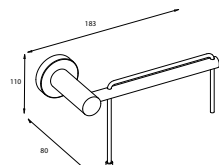

Measurements: height x width x depth

Towel holder
with liquid soap dispenser
170 x 110 x 340 mm

CW4974 chrome *

Replacement glass bottle
without pump head

W49540 chrome *

Towel holder
with liquid soap dispenser
185 x 185 x 340 mm

CW4975 chrome

Pump head
chrome plated brass

W49530 chrome *

Towel holder
extendable
45 x 45 x 250-380 mm

CW4915 chrome

Double towel holder
extendable
45 x 45 x 280-415 mm

CW4914 chrome

Double towel holder
45 x 45 x 340 mm

CW4913 chrome

Glass shelf 60 cm
incl. wall mount
35 x 600 x 125 mm
CW4916 chrome

Replacement wall mount
1 piece
W49PZ0 chrome *

Hook
45 x 45 x 40 mm
CW4917 chrome

Towel holder 33,5 cm
45 x 335 x 80 mm
CW4909 chrome

Toilet roll holder
right
110 x 183 x 80 mm
W4908D chrome

* Not available on stock

Measurements: height x width x depth

Toilet roll holder
left
110 x 183 x 80 mm

W4908S chrome

Toilet roll holder
double
45 x 305 x 80 mm