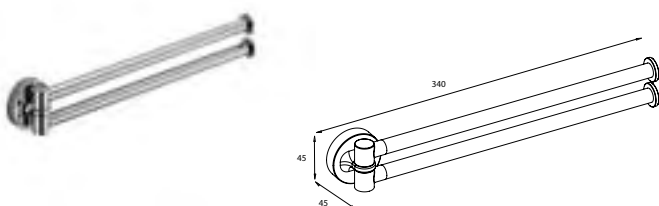

CW4980 chrome

Pump head

chrome plated brass

W49530 chrome *

Towel ring

150 x 210 x 80 mm

CW4931 chrome

* Not available on stock

Measurements: height x width x depth

Towel holder
with liquid soap dispenser
170 x 110 x 340 mm

CW4974 chrome *

Replacement glass bottle
without pump head

W49540 chrome *

Towel holder
with liquid soap dispenser
185 x 185 x 340 mm

CW4975 chrome

Pump head
chrome plated brass

W49530 chrome *

Towel holder
extendable
45 x 45 x 250-380 mm

CW4915 chrome

Double towel holder
extendable
45 x 45 x 280-415 mm

CW4914 chrome

Double towel holder
45 x 45 x 340 mm

CW4913 chrome

Glass shelf 60 cm
incl. wall mount
35 x 600 x 125 mm
CW4916 chrome

Replacement wall mount
1 piece
W49PZ0 chrome *

Hook
45 x 45 x 40 mm
CW4917 chrome

Towel holder 33,5 cm
45 x 335 x 80 mm
CW4909 chrome