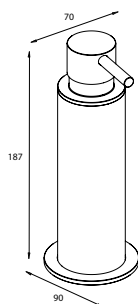

Tumbler and holder

holder removable
97 x 70 x 105 mm

CW4902 chrome

Replacement holder

W49520 white

Soap dish

45 x 140 x 110 mm

CW4901 chrome

Liquid soap dispenser

185 x 50 x 116 mm

CW4981 chrome

Pump head

chrome plated brass

W49530 chrome *

Liquid soap dispenser

free standing
187 x 70 x 90 mm

CW4980 chrome

Pump head

chrome plated brass

W49530 chrome *

Towel ring

150 x 210 x 80 mm

CW4931 chrome

* Not available on stock

Measurements: height x width x depth

Towel holder
with liquid soap dispenser
170 x 110 x 340 mm

CW4974 chrome *

Replacement glass bottle
without pump head

W49540 chrome *

Towel holder
with liquid soap dispenser
185 x 185 x 340 mm