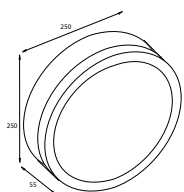

Key holder locker with mirror
250 x 250 x 55 mm

CB9957 chrome *