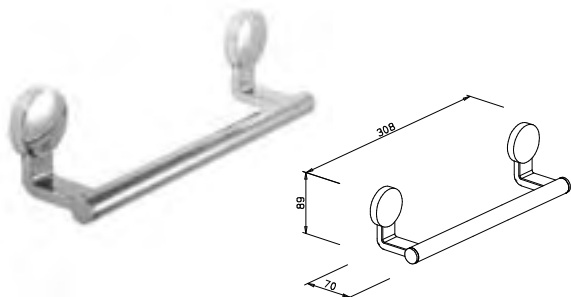

**120010** chrome

**Hook**

small  
chrome-plated brass  
13 x 13 x 32 mm

**800110** chrome

**Hook**

large  
chrome-plated brass  
13 x 13 x 55 mm

**800210** chrome

**Bath towel rail 62,5 cm**  
91 x 620 x 70 mm

**800910** chrome

**Bath towel rail 81,7 cm**  
91 x 817 x 70 mm

**819610** chrome

**Hand rail 30,8 cm**  
89 x 308 x 70 mm

**801110** chrome

**Toilet roll holder**  
extra sturdy  
with soft close-lid  
185 x 130 x 135 mm