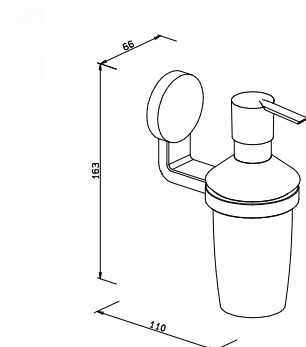

90 x 119 x 145 mm

**801710** chrome

**Replacement dish -glass-**

38 x 120 x 104 mm

**121301** clear

**121351** frosted

**Liquid soap dispenser**

glass bottle 165 ml  
pump head in  
chrome-plated brass  
200 x 66 x 109 mm

**802810** chrome

**Replacement pump head**

**124810** chrome

**Replacement bottle -glass-**

incl. pump head  
200 x 66 x 66 mm

**124610** chrome

**Replacement bottle 165 ml -glass-**

without pump head  
170 x 66 x 66 mm

**128001** frosted

**Liquid soap dispenser**

plastic bottle 225 ml  
pump head in  
chrome-plated ABS  
163 x 66 x 110 mm

**802910** chrome

**Replacement pump head**

**124710** chrome

**Replacement bottle -plastic-**

incl. pump head  
163 x 66 x 66 mm

**124101** chrome

**Towel ring**  
208 x 257 x 51 mm

**800810** chrome

**Double-bar towel holder**

109 x 50 x 467 mm

**801010** chrome

**Glass shelf 40 cm**