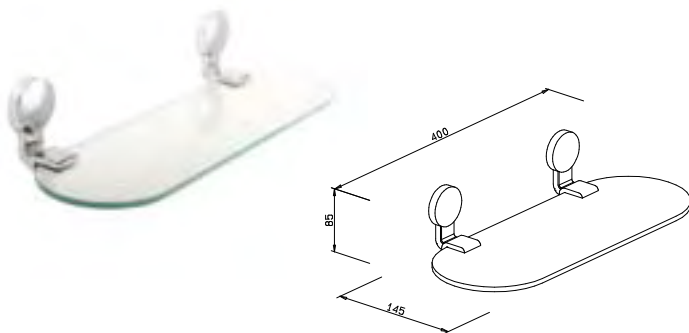

incl. pump head  
163 x 66 x 66 mm

**124101** chrome

**Towel ring**  
208 x 257 x 51 mm

**800810** chrome

**Double-bar towel holder**

109 x 50 x 467 mm

**801010** chrome

**Glass shelf 40 cm**