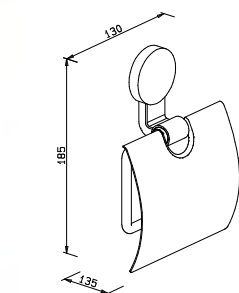

incl. pump head  
163 x 66 x 66 mm

**124101** chrome

**Towel ring**  
208 x 257 x 51 mm

**800810** chrome

**Double-bar towel holder**

109 x 50 x 467 mm

**801010** chrome

**Glass shelf 40 cm**

**120010** chrome

**Hook**

small  
chrome-plated brass  
13 x 13 x 32 mm

**800110** chrome

**Hook**

large  
chrome-plated brass  
13 x 13 x 55 mm

**800210** chrome

**Bath towel rail 62,5 cm**  
91 x 620 x 70 mm

**800910** chrome

**Bath towel rail 81,7 cm**  
91 x 817 x 70 mm

**819610** chrome

**Hand rail 30,8 cm**  
89 x 308 x 70 mm

**801110** chrome

**Toilet roll holder**  
extra sturdy  
with soft close-lid  
185 x 130 x 135 mm

**802210** chrome

**Spare toilet roll holder**  
for one toilet roll  
chrome-plated ABS  
35 x 35 x 112 mm

**840310** chrome

**Toilet brush set**  
glass bowl  
metal handle  
black,Neulen' bristles  
385 x 109 x 142 mm