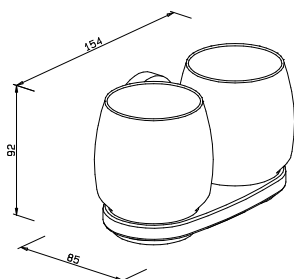

Punto Uno

**Tumbler and holder**

92 x 76 x 115 mm

**800410** chrome

**Glass tumbler**

92 x 76 x 76 mm

**601801** clear

**601851** frosted

**Twin tumblers and holder**

92 x 154 x 85 mm

**800510** chrome

**Glass tumbler**

92 x 76 x 76 mm

**601801** clear

**601851** frosted

**Soap dish and holder**

90 x 119 x 145 mm

**801710** chrome

**Replacement dish -glass-**

38 x 120 x 104 mm

**121301** clear

**121351** frosted

**Liquid soap dispenser**

glass bottle 165 ml  
pump head in  
chrome-plated brass  
200 x 66 x 109 mm

incl. pump head  
163 x 66 x 66 mm

**124101** chrome

**Towel ring**  
208 x 257 x 51 mm

**800810** chrome

**Double-bar towel holder**

109 x 50 x 467 mm

**801010** chrome

**Glass shelf 40 cm**