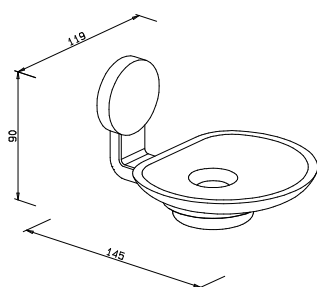

Punto Uno

**Tumbler and holder**

92 x 76 x 115 mm

**800410** chrome

**Glass tumbler**

92 x 76 x 76 mm

**601801** clear

**601851** frosted

**Twin tumblers and holder**

92 x 154 x 85 mm

**800510** chrome

**Glass tumbler**

92 x 76 x 76 mm

**601801** clear

**601851** frosted

**Soap dish and holder**

90 x 119 x 145 mm

**801710** chrome

**Replacement dish -glass-**

38 x 120 x 104 mm

**121301** clear

**121351** frosted

**Liquid soap dispenser**

glass bottle 165 ml  
pump head in  
chrome-plated brass  
200 x 66 x 109 mm

incl. pump head  
163 x 66 x 66 mm

**124101** chrome

**Towel ring**  
208 x 257 x 51 mm

**800810** chrome

**Double-bar towel holder**

109 x 50 x 467 mm

**801010** chrome

**Glass shelf 40 cm**