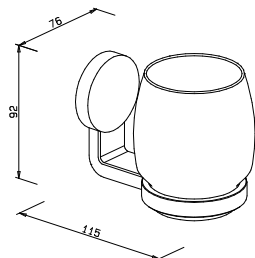

Punto Uno

**Tumbler and holder**

92 x 76 x 115 mm

**800410** chrome

**Glass tumbler**

92 x 76 x 76 mm

**601801** clear

**601851** frosted

90 x 119 x 145 mm

**801710** chrome

**Replacement dish -glass-**

38 x 120 x 104 mm

**121301** clear

**121351** frosted

**Liquid soap dispenser**

glass bottle 165 ml  
pump head in  
chrome-plated brass  
200 x 66 x 109 mm

**128001** frosted

**Liquid soap dispenser**

plastic bottle 225 ml  
pump head in  
chrome-plated ABS  
163 x 66 x 110 mm

**802910** chrome

**Replacement pump head**

**124710** chrome

**Replacement bottle -plastic-**

incl. pump head  
163 x 66 x 66 mm

**124101** chrome

**Towel ring**  
208 x 257 x 51 mm

**800810** chrome

**Double-bar towel holder**

109 x 50 x 467 mm

**801010** chrome

**Glass shelf 40 cm**