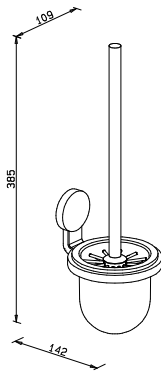

incl. pump head  
163 x 66 x 66 mm

**124101** chrome

**Towel ring**  
208 x 257 x 51 mm

**800810** chrome

**Double-bar towel holder**

109 x 50 x 467 mm

**801010** chrome

**Glass shelf 40 cm**

**120010** chrome

**Hook**

small  
chrome-plated brass  
13 x 13 x 32 mm

**800110** chrome

**Hook**

large  
chrome-plated brass  
13 x 13 x 55 mm

**800210** chrome

**Bath towel rail 62,5 cm**  
91 x 620 x 70 mm

**800910** chrome

**Bath towel rail 81,7 cm**  
91 x 817 x 70 mm

**819610** chrome

**Hand rail 30,8 cm**  
89 x 308 x 70 mm

**801110** chrome

**Toilet roll holder**  
extra sturdy  
with soft close-lid  
185 x 130 x 135 mm

**802210** chrome

**Spare toilet roll holder**  
for one toilet roll  
chrome-plated ABS  
35 x 35 x 112 mm

**840310** chrome

**Toilet brush set**  
glass bowl  
metal handle  
black,Neulen' bristles  
385 x 109 x 142 mm