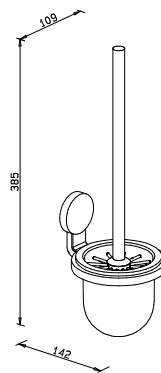

**800910** chrome

**Bath towel rail 81,7 cm**  
91 x 817 x 70 mm

**819610** chrome

**Hand rail 30,8 cm**  
89 x 308 x 70 mm

**801110** chrome

**Toilet roll holder**  
extra sturdy  
with soft close-lid  
185 x 130 x 135 mm

**802210** chrome

**Spare toilet roll holder**  
for one toilet roll  
chrome-plated ABS  
35 x 35 x 112 mm

**840310** chrome

**Toilet brush set**  
glass bowl  
metal handle  
black,Neulen' bristles  
385 x 109 x 142 mm

**802510** chrome

**Replacement bowl -glass-**  
102 x 102 x 102 mm

**117701** frosted

**Replacement toilet brush**  
black ,Neulen' bristles  
365 x 75 x 75 mm

**117110** chrome

**Replacement brush head**  
,Neulen' bristles  
150 x 75 x 75 mm

**071099** black

**071041** white

**Toilet brush set**  
plastic bowl  
metal handle  
with,Neulen' bristles, black  
385 x 109 x 142 mm

**802410** chrome

**Replacement bowl - plastic-**  
102 x 102 x 102 mm