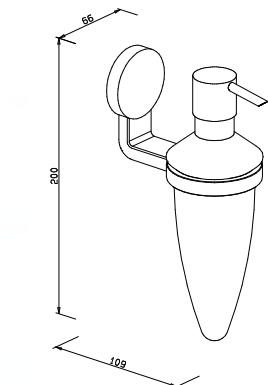

90 x 119 x 145 mm

**801710** chrome

**Replacement dish -glass-**

38 x 120 x 104 mm

**121301** clear

**121351** frosted

**Liquid soap dispenser**

glass bottle 165 ml  
pump head in  
chrome-plated brass  
200 x 66 x 109 mm

**802810** chrome

**Replacement pump head**

**124810** chrome

**Replacement bottle -glass-**

incl. pump head  
200 x 66 x 66 mm

**124610** chrome

**Replacement bottle 165 ml -glass-**

without pump head  
170 x 66 x 66 mm

**128001** frosted

**Liquid soap dispenser**

plastic bottle 225 ml  
pump head in  
chrome-plated ABS  
163 x 66 x 110 mm

**802910** chrome

**Replacement pump head**

**124710** chrome

**Replacement bottle -plastic-**

incl. pump head  
163 x 66 x 66 mm

**124101** chrome

**Towel ring**  
208 x 257 x 51 mm

**800810** chrome

**Double-bar towel holder**

109 x 50 x 467 mm

**801010** chrome

**Glass shelf 40 cm**