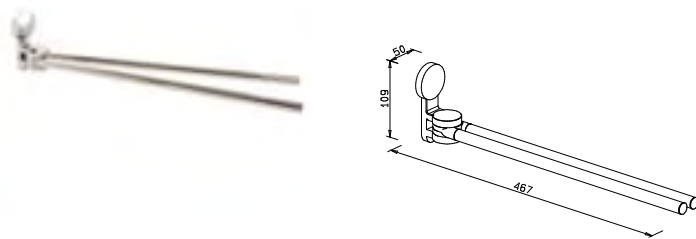

90 x 119 x 145 mm

**801710** chrome

**Replacement dish -glass-**

38 x 120 x 104 mm

**121301** clear

**121351** frosted

**Liquid soap dispenser**

glass bottle 165 ml  
pump head in  
chrome-plated brass  
200 x 66 x 109 mm

**802810** chrome

**Replacement pump head**

**124810** chrome

**Replacement bottle -glass-**

incl. pump head  
200 x 66 x 66 mm

**124610** chrome

**Replacement bottle 165 ml -glass-**

without pump head  
170 x 66 x 66 mm

**128001** frosted

**Liquid soap dispenser**

plastic bottle 225 ml  
pump head in  
chrome-plated ABS  
163 x 66 x 110 mm

**802910** chrome

**Replacement pump head**

**124710** chrome

**Replacement bottle -plastic-**

incl. pump head  
163 x 66 x 66 mm

**124101** chrome

**Towel ring**  
208 x 257 x 51 mm

**800810** chrome

**Double-bar towel holder**

109 x 50 x 467 mm

**801010** chrome

**Glass shelf 40 cm**