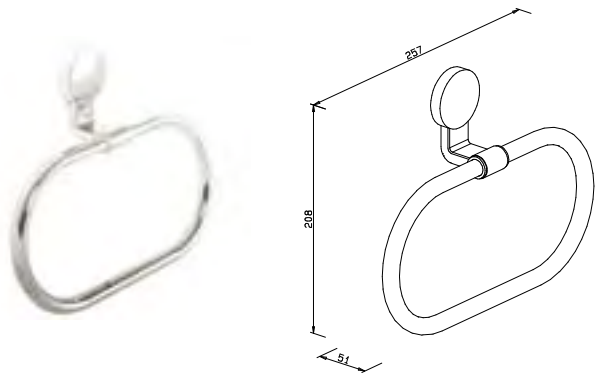

90 x 119 x 145 mm

**801710** chrome

**Replacement dish -glass-**

38 x 120 x 104 mm

**121301** clear

**121351** frosted

**Liquid soap dispenser**

glass bottle 165 ml  
pump head in  
chrome-plated brass  
200 x 66 x 109 mm

**802810** chrome

**Replacement pump head**

**124810** chrome

**Replacement bottle -glass-**

incl. pump head  
200 x 66 x 66 mm

**124610** chrome

**Replacement bottle 165 ml -glass-**

without pump head  
170 x 66 x 66 mm

**128001** frosted

**Liquid soap dispenser**

plastic bottle 225 ml  
pump head in  
chrome-plated ABS  
163 x 66 x 110 mm

**802910** chrome

**Replacement pump head**

**124710** chrome

**Replacement bottle -plastic-**

incl. pump head  
163 x 66 x 66 mm

**124101** chrome

**Towel ring**  
208 x 257 x 51 mm

**800810** chrome

**Double-bar towel holder**

109 x 50 x 467 mm

**801010** chrome

**Glass shelf 40 cm**