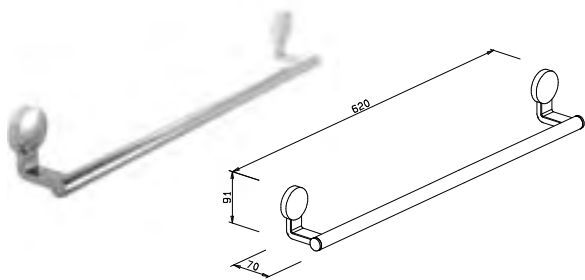

incl. pump head  
163 x 66 x 66 mm

**124101** chrome

**Towel ring**  
208 x 257 x 51 mm

**800810** chrome

**Double-bar towel holder**

109 x 50 x 467 mm

**801010** chrome

**Glass shelf 40 cm**

incl. wall mount  
thickness 6 mm  
84 x 400 x 145 mm

**801510** chrome

**Glass shelf 60 cm**

incl. wall mount  
thickness 6 mm  
85 x 600 x 150 mm

**801210** chrome

**Replacement wall mount**

1 piece  
75 x 50 x 50 mm

**120010** chrome

**Hook**

small  
chrome-plated brass  
13 x 13 x 32 mm

**800110** chrome

**Hook**

large  
chrome-plated brass  
13 x 13 x 55 mm

**800210** chrome

**Bath towel rail 62,5 cm**  
91 x 620 x 70 mm

**800910** chrome

**Bath towel rail 81,7 cm**  
91 x 817 x 70 mm

**819610** chrome

**Hand rail 30,8 cm**  
89 x 308 x 70 mm

**801110** chrome

**Toilet roll holder**  
extra sturdy  
with soft close-lid  
185 x 130 x 135 mm