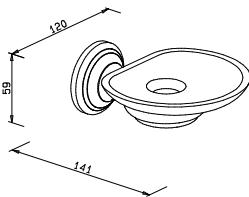

Glass tumbler

92 x 76 x 76 mm

- 601851** frosted

Twin tumblers and holder

frosted glass
113 x 154 x 104 mm

- 826510** chrome
- 826511** chrome/matt
- 826509** chrome/gold

Glass tumbler

92 x 76 x 76 mm

- 601851** frosted

Soap dish and holder

frosted glass
59 x 120 x 141 mm

- 827710** chrome
- 827711** chrome/matt
- 827709** chrome/gold

Replacement dish -glass-

38 x 120 x 104 mm

- 121351** frosted

Liquid soap dispenser

glassbottle 165 ml
chrome-plated brass
pump head
chrome / chrome matt
200 x 67 x 105 mm

- 828810** chrome
- 828811** chrome/matt
- 828809** chrome/gold

Replacement bottle -glass-

incl. pump head
200 x 66 x 66 mm

- 124610** chrome
- 124611** chrome/matt

Replacement bottle -glass-

without pump head
170 x 66 x 66 mm

- 128001** frosted

Replacement pump head

- 124810** chrome
- 124811** chrome/matt

Towel ring

165 x 260 x 75 mm