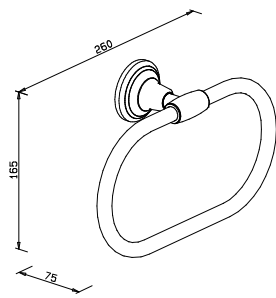

- 601851** frosted

Soap dish and holder

frosted glass
59 x 120 x 141 mm

- 827710** chrome
- 827711** chrome/matt
- 827709** chrome/gold

Replacement dish -glass-

38 x 120 x 104 mm

- 121351** frosted

Liquid soap dispenser

glassbottle 165 ml
chrome-plated brass
pump head
chrome / chrome matt
200 x 67 x 105 mm

- 828810** chrome
- 828811** chrome/matt
- 828809** chrome/gold

Replacement bottle -glass-

incl. pump head
200 x 66 x 66 mm

- 124610** chrome
- 124611** chrome/matt

Replacement bottle -glass-

without pump head
170 x 66 x 66 mm

- 128001** frosted

Replacement pump head

- 124810** chrome
- 124811** chrome/matt

Towel ring

165 x 260 x 75 mm

826810 chrome

826811 chrome/matt

826809 chrome/gold

Double-bar towel holder

70 x 70 x 470 mm

827010 chrome

827011 chrome/matt

827009 chrome/gold