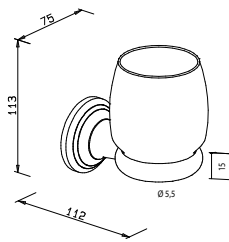

Tumbler and holder

frosted glass
113 x 75 x 112 mm

- **826410** chrome
- **826411** chrome/matt
- **826409** chrome/gold

Glass tumbler

92 x 76 x 76 mm

- **601851** frosted