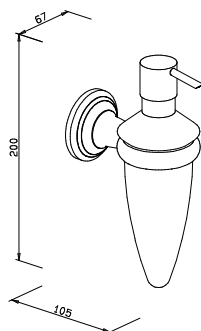

Glass tumbler

92 x 76 x 76 mm

- 601851** frosted

Twin tumblers and holder

frosted glass
113 x 154 x 104 mm

- 826510** chrome
- 826511** chrome/matt
- 826509** chrome/gold

Glass tumbler

92 x 76 x 76 mm

- 601851** frosted

Soap dish and holder

frosted glass
59 x 120 x 141 mm

- 827710** chrome
- 827711** chrome/matt
- 827709** chrome/gold

Replacement dish -glass-

38 x 120 x 104 mm

- 121351** frosted

Liquid soap dispenser

glassbottle 165 ml
chrome-plated brass
pump head
chrome / chrome matt
200 x 67 x 105 mm

- 828810** chrome
- 828811** chrome/matt
- 828809** chrome/gold

Replacement bottle -glass-

incl. pump head
200 x 66 x 66 mm

- 124610** chrome
- 124611** chrome/matt

Replacement bottle -glass-

without pump head
170 x 66 x 66 mm

- 128001** frosted

Replacement pump head

- 124810** chrome
- 124811** chrome/matt

Towel ring

165 x 260 x 75 mm