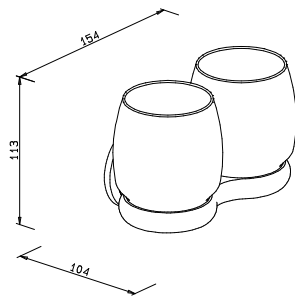

YOU CAN CHOOSE!

The decorative ring

Classic chrome

Elegant matt chrome

or luxurious gold.

Tumbler and holder

frosted glass
113 x 75 x 112 mm

- 826410** chrome
- 826411** chrome/matt
- 826409** chrome/gold

Glass tumbler

92 x 76 x 76 mm

- 601851** frosted

Twin tumblers and holder

frosted glass
113 x 154 x 104 mm

- 826510** chrome
- 826511** chrome/matt
- 826509** chrome/gold

Glass tumbler

92 x 76 x 76 mm

- 601851** frosted

Soap dish and holder

frosted glass
59 x 120 x 141 mm

- 827710** chrome
- 827711** chrome/matt
- 827709** chrome/gold

Replacement dish -glass-

38 x 120 x 104 mm

- 121351** frosted

Liquid soap dispenser

glassbottle 165 ml
chrome-plated brass
pump head
chrome / chrome matt
200 x 67 x 105 mm

- 828810** chrome
- 828811** chrome/matt
- 828809** chrome/gold

Replacement bottle -glass-

incl. pump head
200 x 66 x 66 mm