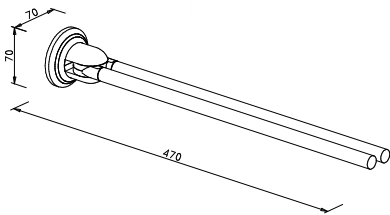

Double-bar towel holder

70 x 70 x 470 mm

827010 chrome

827011 chrome/matt

827009 chrome/gold