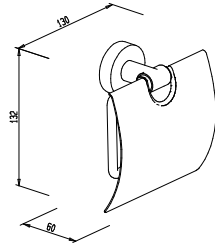

48 x 350 x 106 mm

778710 chrome

778780 nickel-plated

Measurements: height x width x depth

Toilet brush set

glass bowl
metal handle
black,Neulen' bristles
390 x 93 x 132 mm

779310 chrome
779380 nickel-plated

- 1 adapter per power kit
- for 4 products
- 80 x 25 x 15 mm

129941

Cover for gluing points

48 x 48 x 1 mm

120310 chrome

If you're gluing on glass, you can apply a stainless steel facing onto the opposite side to cover the adapter.

Glass tumbler

95 x 80 x 80 mm

777401 clear

**Hand rail
with soap basket**
for right and left mounting
only to screw
256 x 428 x 120 mm

779410 chrome
779480 nickel-plated

Toilet roll holder
with lid
132 x 130 x 60 mm

778910 chrome
778980 nickel-plated

Toilet roll holder
without lid
48 x 156 x 73 mm

779010 chrome
779080 nickel-plated

Spare toilet roll holder
for 1 toilet roll
156 x 60 x 93 mm

779210 chrome
779280 nickel-plated