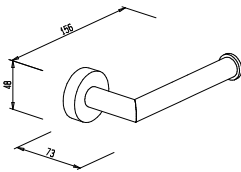

48 x 350 x 106 mm

778710 chrome

778780 nickel-plated

Measurements: height x width x depth

Toilet brush set

glass bowl
metal handle
black,Neulen' bristles
390 x 93 x 132 mm

779310 chrome
779380 nickel-plated

- 1 adapter per power kit
- for 4 products
- 80 x 25 x 15 mm

129941

Cover for gluing points

48 x 48 x 1 mm

120310 chrome

If you're gluing on glass, you can apply a stainless steel facing onto the opposite side to cover the adapter.

Glass tumbler

95 x 80 x 80 mm

777401 clear

**Hand rail
with soap basket**
for right and left mounting
only to screw
256 x 428 x 120 mm

779410 chrome
779480 nickel-plated

Toilet roll holder
with lid
132 x 130 x 60 mm

778910 chrome
778980 nickel-plated

Toilet roll holder
without lid
48 x 156 x 73 mm

779010 chrome
779080 nickel-plated

Spare toilet roll holder
for 1 toilet roll
156 x 60 x 93 mm

779210 chrome
779280 nickel-plated