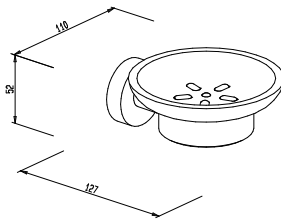

YOU CHOOSE!

Glue or screw?

- No need to drill holes
- Easy to remove without marks

Tumbler and holder

96 x 70 x 107 mm

778210 chrome

778280 nickel-plated

Glass tumbler

100 x 70 x 70 mm

121651 frosted

Soap dish and holder

52 x 110 x 127 mm

778310 chrome

778380 nickel-plated

Replacement dish -glass-

39 x 108 x 108 mm

Replacement bottle -glass-

without pump head
120 x 70 x 70 mm

119851 frosted

Liquid soap dispenser

chrome-plated brass
pump head 200 ml
200 x 105 x 53 mm

777810 chrome

Replacement pump head

120810 chrome

48 x 350 x 106 mm

778710 chrome

778780 nickel-plated

Measurements: height x width x depth

Toilet brush set

glass bowl
metal handle
black,Neulen' bristles
390 x 93 x 132 mm

779310 chrome
779380 nickel-plated