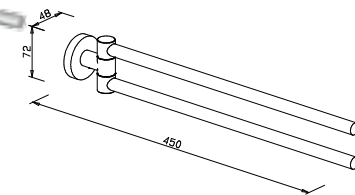

Replacement bottle -glass-

without pump head
120 x 70 x 70 mm

119851 frosted

Liquid soap dispenser

chrome-plated brass
pump head 200 ml
200 x 105 x 53 mm

777810 chrome

Replacement pump head

120810 chrome

Replacement bottle -brass

120910 chrome

Towel ring
208 x 190 x 53 mm
778410 chrome
778480 nickel-plated

Bath towel rail
50 x 50 x 400 mm
778610 chrome
778680 nickel-plated

Double-bar towel holder
72 x 48 x 450 mm
779610 chrome
779680 nickel-plated

Hook
48 x 48 x 53 mm
778010 chrome
778080 nickel-plated

Quadruple hook
48 x 290 x 53 mm
778110 chrome
778180 nickel-plated

Bottle opener

78 x 18 x 36 mm

777710 chrome

Bath towel rail 35 cm

50 x 350 x 75 mm

777910 chrome

48 x 350 x 106 mm

778710 chrome

778780 nickel-plated

Measurements: height x width x depth

Toilet brush set

glass bowl
metal handle
black,Neulen' bristles
390 x 93 x 132 mm

779310 chrome
779380 nickel-plated