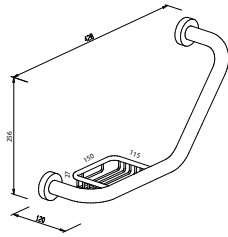

48 x 350 x 106 mm

778710 chrome

778780 nickel-plated

Measurements: height x width x depth

Toilet brush set

glass bowl
metal handle
black,Neulen' bristles
390 x 93 x 132 mm

779310 chrome
779380 nickel-plated

070999 black
070941 white

Power Set

Power-adhesive kit

- no need to drill holes
- easy to remove without marks
- max. 100 kg vertical load
- for all items except for hand rail, hook and spare Toilet roll holder

- 1 adapter per power kit
- for 4 products
- 80 x 25 x 15 mm

129941

Cover for gluing points

48 x 48 x 1 mm

120310 chrome

If you're gluing on glass, you can apply a stainless steel facing onto the opposite side to cover the adapter.

Glass tumbler

95 x 80 x 80 mm

777401 clear

**Hand rail
with soap basket**
for right and left mounting
only to screw
256 x 428 x 120 mm

779410 chrome
779480 nickel-plated

Toilet roll holder
with lid
132 x 130 x 60 mm