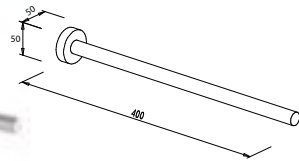

Bath towel rail
50 x 50 x 400 mm
778610 chrome
778680 nickel-plated