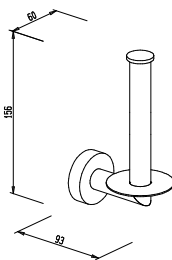

Hook
48 x 48 x 53 mm
778010 chrome
778080 nickel-plated

Quadruple hook
48 x 290 x 53 mm
778110 chrome
778180 nickel-plated

Bottle opener

78 x 18 x 36 mm

777710 chrome

Bath towel rail 35 cm

50 x 350 x 75 mm

777910 chrome

48 x 350 x 106 mm

778710 chrome

778780 nickel-plated

Measurements: height x width x depth

Toilet brush set

glass bowl
metal handle
black,Neulen' bristles
390 x 93 x 132 mm

779310 chrome
779380 nickel-plated

Glass tumbler

95 x 80 x 80 mm

777401 clear

**Hand rail
with soap basket**
for right and left mounting
only to screw
256 x 428 x 120 mm

779410 chrome
779480 nickel-plated

Toilet roll holder
with lid
132 x 130 x 60 mm

778910 chrome
778980 nickel-plated

Toilet roll holder
without lid
48 x 156 x 73 mm

779010 chrome
779080 nickel-plated

Spare toilet roll holder
for 1 toilet roll
156 x 60 x 93 mm

779210 chrome
779280 nickel-plated