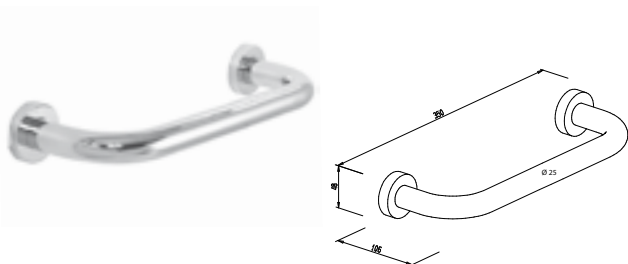

Hook
48 x 48 x 53 mm
778010 chrome
778080 nickel-plated

Quadruple hook
48 x 290 x 53 mm
778110 chrome
778180 nickel-plated

Bottle opener

78 x 18 x 36 mm

777710 chrome

Bath towel rail 35 cm

50 x 350 x 75 mm

777910 chrome

777980 nickel-plated

Bath towel rail 65 cm

50 x 650 x 75 mm

778510 chrome

778580 nickel-plated

Double towel rail 65 cm

50 x 650 x 130 mm

779510 chrome

779580 nickel-plated

Towel rack 65 cm

160 x 650 x 230 mm

779110 chrome

779180 nickel-plated

Hand rail 35 cm

max load: 120 kg

only to screw

48 x 350 x 106 mm

778710 chrome

778780 nickel-plated

Measurements: height x width x depth

Toilet brush set

glass bowl
metal handle
black,Neulen' bristles
390 x 93 x 132 mm

779310 chrome
779380 nickel-plated