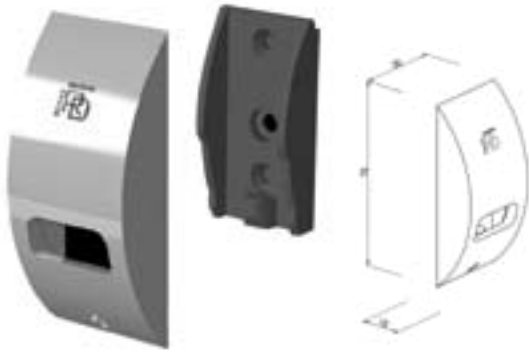

Simple and clear forms

Heavy load bearing

Hand rail

Liquid soap dispenser
778810 chrome

Quadruple hook
778110 chrome

VARUNA

*Sophisticated, stylish and practical--
smooth lines, form and function combine in perfect harmony--
Practical, easy to fix with glue or screw option*

Replacement bottle -glass-

without pump head
120 x 70 x 70 mm

119851 frosted

Liquid soap dispenser

chrome-plated brass
pump head 200 ml
200 x 105 x 53 mm

777810 chrome

Replacement pump head

120810 chrome

Replacement bottle -brass

120910 chrome

Towel ring
208 x 190 x 53 mm
778410 chrome
778480 nickel-plated

Bath towel rail
50 x 50 x 400 mm
778610 chrome
778680 nickel-plated

Double-bar towel holder
72 x 48 x 450 mm
779610 chrome
779680 nickel-plated

Hook
48 x 48 x 53 mm
778010 chrome
778080 nickel-plated

Quadruple hook
48 x 290 x 53 mm
778110 chrome
778180 nickel-plated

Bottle opener

78 x 18 x 36 mm

777710 chrome

Bath towel rail 35 cm

50 x 350 x 75 mm

777910 chrome