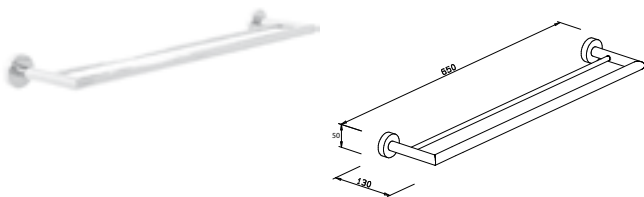

Replacement bottle -glass-

without pump head
120 x 70 x 70 mm

119851 frosted

Liquid soap dispenser

chrome-plated brass
pump head 200 ml
200 x 105 x 53 mm

777810 chrome

Replacement pump head

120810 chrome

Replacement bottle -brass

120910 chrome

Towel ring
208 x 190 x 53 mm
778410 chrome
778480 nickel-plated

Bath towel rail
50 x 50 x 400 mm
778610 chrome
778680 nickel-plated

Double-bar towel holder
72 x 48 x 450 mm
779610 chrome
779680 nickel-plated

Hook
48 x 48 x 53 mm
778010 chrome
778080 nickel-plated

Quadruple hook
48 x 290 x 53 mm
778110 chrome
778180 nickel-plated

Bottle opener

78 x 18 x 36 mm

777710 chrome

Bath towel rail 35 cm

50 x 350 x 75 mm

777910 chrome

777980 nickel-plated

Bath towel rail 65 cm

50 x 650 x 75 mm

778510 chrome

778580 nickel-plated

Double towel rail 65 cm

50 x 650 x 130 mm

779510 chrome