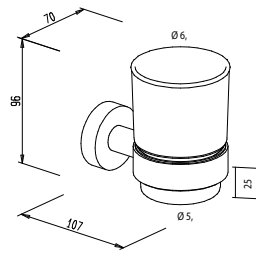

Tumbler and holder

96 x 70 x 107 mm

778210 chrome

778280 nickel-plated

Glass tumbler

100 x 70 x 70 mm

121651 frosted