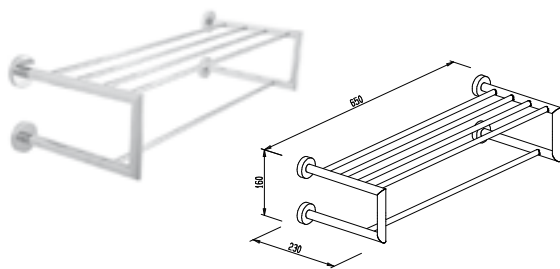

Towel rack 65 cm

160 x 650 x 230 mm

779110 chrome

779180 nickel-plated