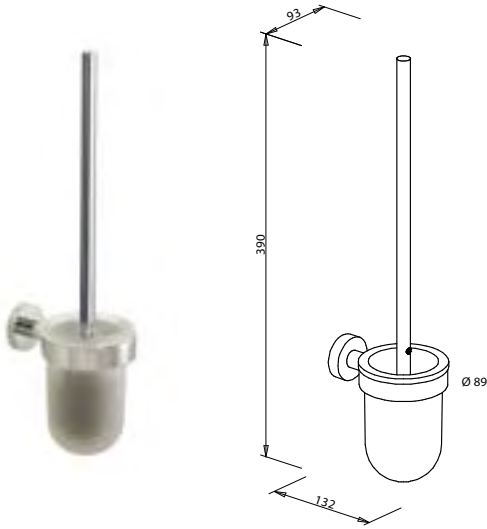

Hook
48 x 48 x 53 mm
778010 chrome
778080 nickel-plated

Quadruple hook
48 x 290 x 53 mm
778110 chrome
778180 nickel-plated

Bottle opener

78 x 18 x 36 mm

777710 chrome

Bath towel rail 35 cm

50 x 350 x 75 mm

777910 chrome

777980 nickel-plated

Bath towel rail 65 cm

50 x 650 x 75 mm

778510 chrome

778580 nickel-plated

Double towel rail 65 cm

50 x 650 x 130 mm

779510 chrome

779580 nickel-plated

Towel rack 65 cm

160 x 650 x 230 mm

779110 chrome

779180 nickel-plated

Hand rail 35 cm

max load: 120 kg

only to screw

48 x 350 x 106 mm

778710 chrome

778780 nickel-plated

Measurements: height x width x depth

Toilet brush set

glass bowl
metal handle
black,Neulen' bristles
390 x 93 x 132 mm

779310 chrome
779380 nickel-plated