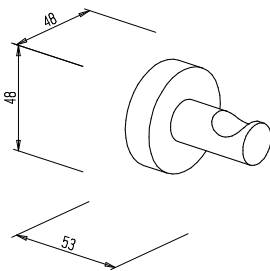

Replacement bottle -glass-

without pump head
120 x 70 x 70 mm

119851 frosted

Liquid soap dispenser

chrome-plated brass
pump head 200 ml
200 x 105 x 53 mm

777810 chrome

Replacement pump head

120810 chrome

Replacement bottle -brass

120910 chrome

Towel ring
208 x 190 x 53 mm
778410 chrome
778480 nickel-plated

Bath towel rail
50 x 50 x 400 mm
778610 chrome
778680 nickel-plated

Double-bar towel holder
72 x 48 x 450 mm
779610 chrome
779680 nickel-plated

Hook
48 x 48 x 53 mm
778010 chrome
778080 nickel-plated

Quadruple hook
48 x 290 x 53 mm
778110 chrome
778180 nickel-plated

Bottle opener

78 x 18 x 36 mm

777710 chrome

Bath towel rail 35 cm

50 x 350 x 75 mm

777910 chrome

48 x 350 x 106 mm

778710 chrome

778780 nickel-plated

Measurements: height x width x depth

Toilet brush set

glass bowl
metal handle
black,Neulen' bristles
390 x 93 x 132 mm

779310 chrome
779380 nickel-plated