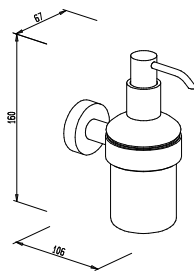

100 x 70 x 70 mm

121651 frosted

Soap dish and holder

52 x 110 x 127 mm

778310 chrome

778380 nickel-plated

Replacement dish -glass-

39 x 108 x 108 mm

121751 frosted

Liquid soap dispenser

glass bottle 200 ml
chrome-plated brass
pump head
160 x 106 x 67 mm

778810 chrome

778880 nickel-plated

Replacement pump head

119710 chrome

119780 nickel-plated

Replacement bottle -glass-

without pump head
120 x 70 x 70 mm

119851 frosted

Liquid soap dispenser

chrome-plated brass
pump head 200 ml
200 x 105 x 53 mm

777810 chrome

Replacement pump head

120810 chrome

48 x 350 x 106 mm

778710 chrome

778780 nickel-plated

Measurements: height x width x depth

Toilet brush set

glass bowl
metal handle
black,Neulen' bristles
390 x 93 x 132 mm

779310 chrome
779380 nickel-plated