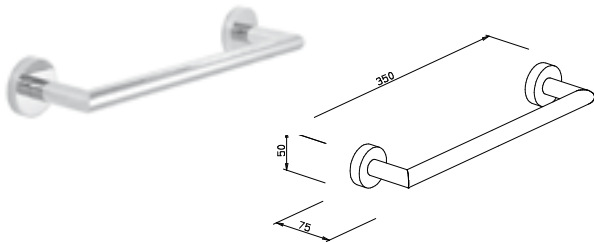

Simple and clear forms

Heavy load bearing

Hand rail

Liquid soap dispenser
778810 chrome

Quadruple hook
778110 chrome

VARUNA

*Sophisticated, stylish and practical--
smooth lines, form and function combine in perfect harmony--
Practical, easy to fix with glue or screw option*

Replacement bottle -brass

120910 chrome

Towel ring
208 x 190 x 53 mm
778410 chrome
778480 nickel-plated

Bath towel rail
50 x 50 x 400 mm
778610 chrome
778680 nickel-plated

Double-bar towel holder
72 x 48 x 450 mm
779610 chrome
779680 nickel-plated

Hook
48 x 48 x 53 mm
778010 chrome
778080 nickel-plated

Quadruple hook
48 x 290 x 53 mm
778110 chrome
778180 nickel-plated

Bottle opener

78 x 18 x 36 mm

777710 chrome

Bath towel rail 35 cm

50 x 350 x 75 mm

777910 chrome

777980 nickel-plated

Bath towel rail 65 cm

50 x 650 x 75 mm

778510 chrome

778580 nickel-plated

Double towel rail 65 cm

50 x 650 x 130 mm

779510 chrome