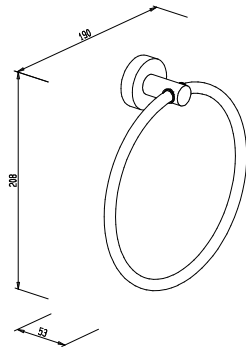

Towel ring
208 x 190 x 53 mm
778410 chrome
778480 nickel-plated