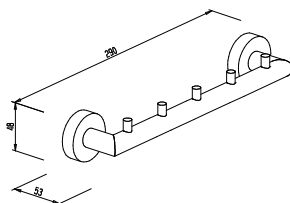

Replacement bottle -glass-

without pump head
120 x 70 x 70 mm

119851 frosted

Liquid soap dispenser

chrome-plated brass
pump head 200 ml
200 x 105 x 53 mm

777810 chrome

Replacement pump head

120810 chrome

Replacement bottle -brass

120910 chrome

Towel ring
208 x 190 x 53 mm
778410 chrome
778480 nickel-plated

Bath towel rail
50 x 50 x 400 mm
778610 chrome
778680 nickel-plated

Double-bar towel holder
72 x 48 x 450 mm
779610 chrome
779680 nickel-plated

Hook
48 x 48 x 53 mm
778010 chrome
778080 nickel-plated

Quadruple hook
48 x 290 x 53 mm
778110 chrome
778180 nickel-plated

Bottle opener

78 x 18 x 36 mm

777710 chrome

Bath towel rail 35 cm

50 x 350 x 75 mm

777910 chrome

48 x 350 x 106 mm

778710 chrome

778780 nickel-plated

Measurements: height x width x depth

Toilet brush set

glass bowl
metal handle
black,Neulen' bristles
390 x 93 x 132 mm

779310 chrome
779380 nickel-plated