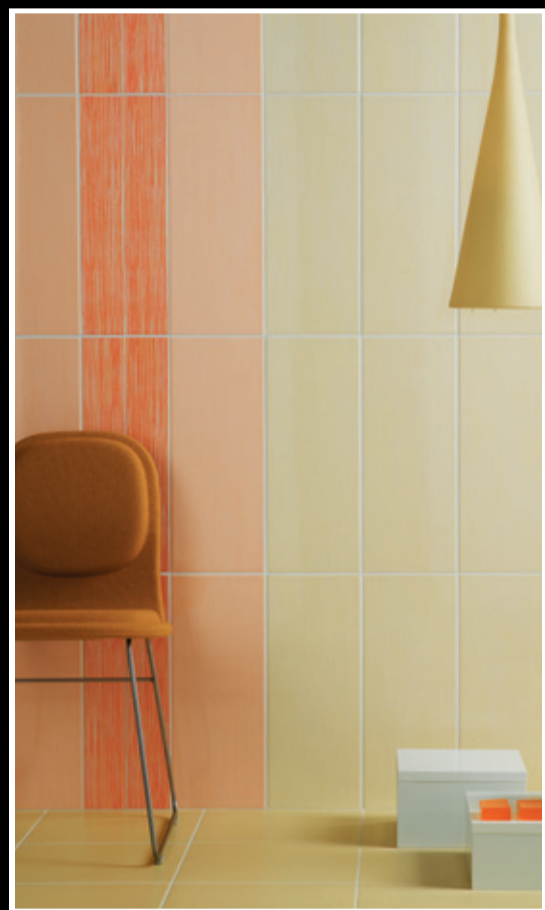

Decori abbinabili ai fondi / Decors that can be matched with the bases FIFTY YELLOW / FIFTY WHITE

M5 G5 4x50
M5 GH 20x50

Decori abbinabili ai fondi / Decors that can be matched with the bases FIFTY AZURE / FIFTY GREEN / FIFTY WHITE