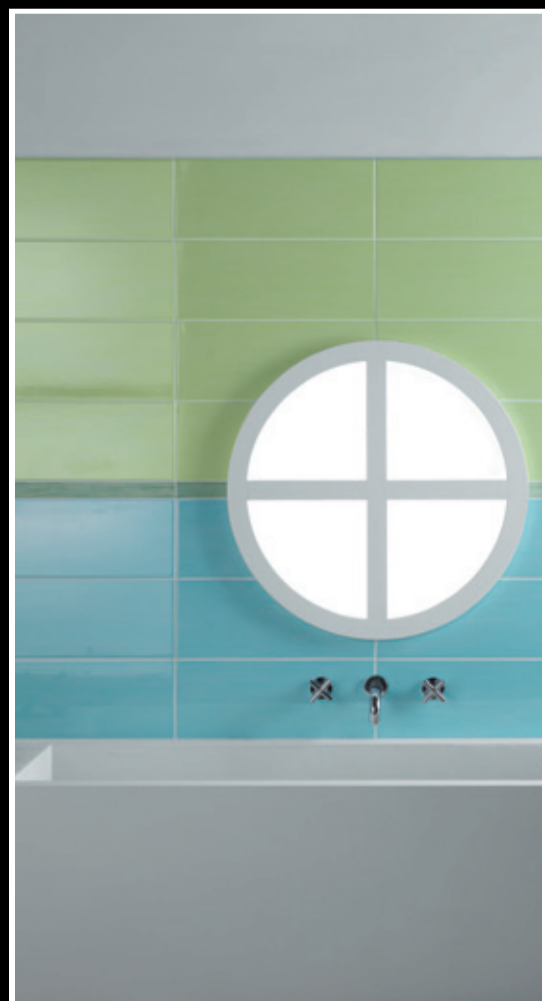

M5 L4 4x50
M5 GK 20x50
M5 L1 9x50
M5 GL 20x50