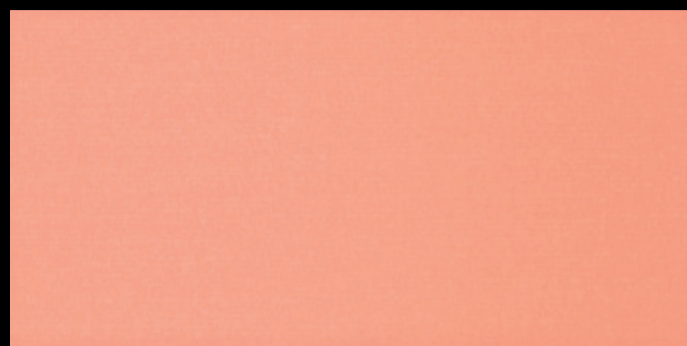

Monocottura Pasta Bianca / White Body Single-fired Tiles

MJ KH RAINBOW WHITE 18x36

MJ KL RAINBOW PINK 18x36

MJ KJ RAINBOW YELLOW 18x36

MJ KM RAINBOW VIOLET 18x36

MJ KK RAINBOW GREEN 18x36

MJ KN RAINBOW BLUE 18x36