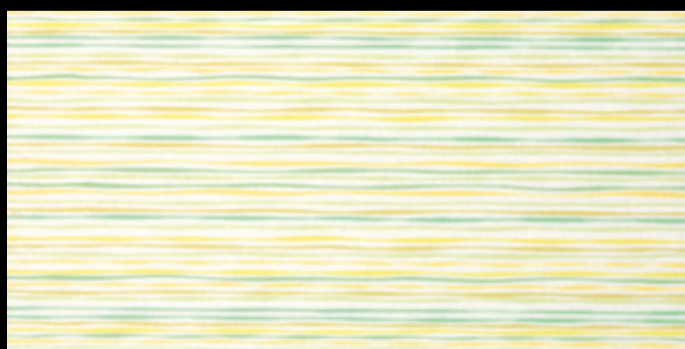

Monocottura Pasta Bianca / White Body Single-fired Tiles

Decori / Decorations

Decori abbinabili ai fondi / Decors that can be matched with the bases
RAINBOW WHITE / RAINBOW YELLOW / RAINBOW GREEN / RAINBOW PINK / RAINBOW VIOLET / RAINBOW BLUE

Decori (2 soggetti diversi) abbinabili ai fondi / Decors (2 different subjects) matchable with the bases
RAINBOW WHITE / RAINBOW YELLOW / RAINBOW GREEN / RAINBOW PINK / RAINBOW VIOLET / RAINBOW BLUE

Decori abbinabili ai fondi / Decors that can be matched with the bases
RAINBOW WHITE / RAINBOW PINK / RAINBOW VIOLET

Decori abbinabili ai fondi / Decors that can be matched with the bases
RAINBOW WHITE / RAINBOW BLUE / RAINBOW YELLOW

Decori abbinabili ai fondi / Decors that can be matched with the bases
RAINBOW WHITE / RAINBOW YELLOW / RAINBOW GREEN

M5 ZU 18x36

Abbinabile al fondo / Matchable with base RAINBOW PINK

Abbinabile al fondo / Matchable with base RAINBOW VIOLET

Abbinabile al fondo / Matchable with base RAINBOW GREEN

Abbinabile al fondo / Matchable with base RAINBOW YELLOW

Abbinabile al fondo / Matchable with base RAINBOW BLUE