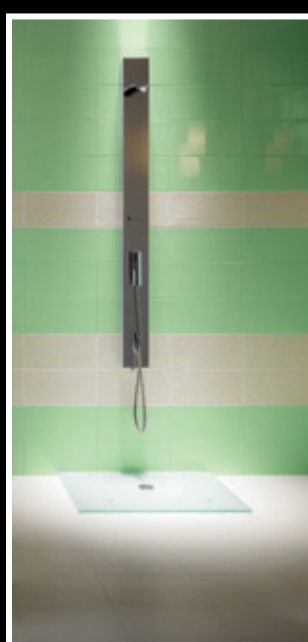

M5 Z8 RAINBOW PINK PAV. 33,3x33,3