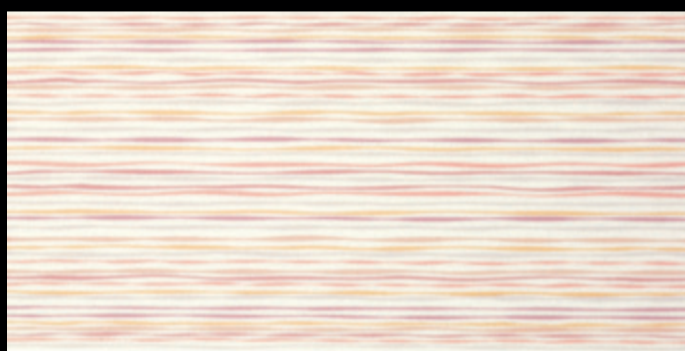

Monocottura Pasta Bianca / White Body Single-fired Tiles

Decori / Decorations

Decori abbinabili ai fondi / Decors that can be matched with the bases
RAINBOW WHITE / RAINBOW YELLOW / RAINBOW GREEN / RAINBOW PINK / RAINBOW VIOLET / RAINBOW BLUE

Decori (2 soggetti diversi) abbinabili ai fondi / Decors (2 different subjects) matchable with the bases
RAINBOW WHITE / RAINBOW YELLOW / RAINBOW GREEN / RAINBOW PINK / RAINBOW VIOLET / RAINBOW BLUE

Decori abbinabili ai fondi / Decors that can be matched with the bases
RAINBOW WHITE / RAINBOW PINK / RAINBOW VIOLET

M5 ZT 18x36

Decori abbinabili ai fondi / Decors that can be matched with the bases
RAINBOW WHITE / RAINBOW BLUE / RAINBOW YELLOW

Decori abbinabili ai fondi / Decors that can be matched with the bases
RAINBOW WHITE / RAINBOW YELLOW / RAINBOW GREEN

Abbinabile al fondo / Matchable with base RAINBOW PINK

Abbinabile al fondo / Matchable with base RAINBOW VIOLET

Abbinabile al fondo / Matchable with base RAINBOW GREEN

Abbinabile al fondo / Matchable with base RAINBOW YELLOW

Abbinabile al fondo / Matchable with base RAINBOW BLUE